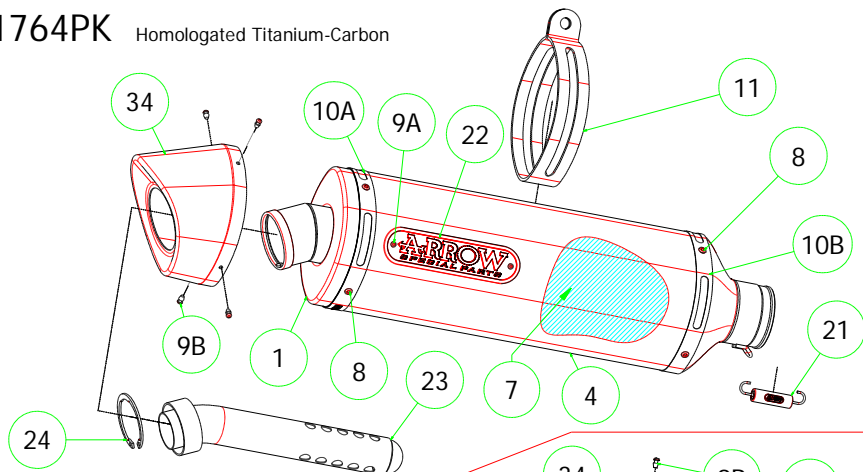

71765PK Homologated Titanium-Carbon

Honda CBF 1000 '10 / CBF 1000 ST '10

71764PK Homologated Titanium-Carbon