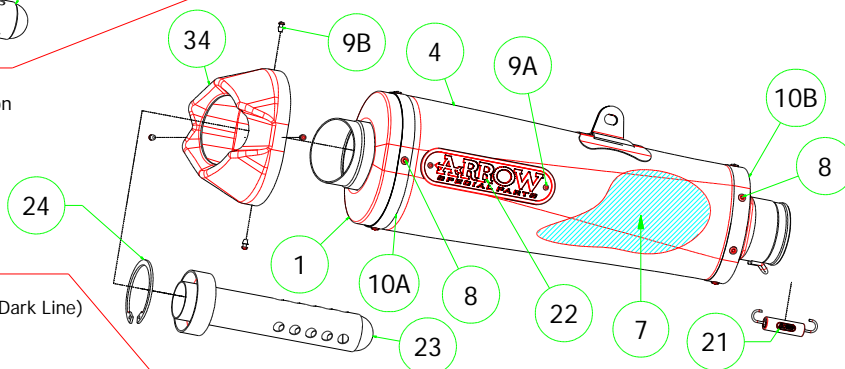

71764AON Homologated Alluminium (Dark Line)

71423KZ Raccordo Catalizzato / Catalyzed Mid-Pipe