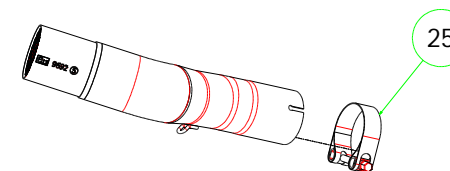

Honda CBF 1000 '10 / CBF 1000 ST '10

71764PK Homologated Titanium-Carbon

71423MI Raccordo / Mid-Pipe

71765PK Homologated Titanium-Carbon

71423KZ Raccordo Catalizzato / Catalyzed Mid-Pipe

71764AON Homologated Alluminium (Dark Line)