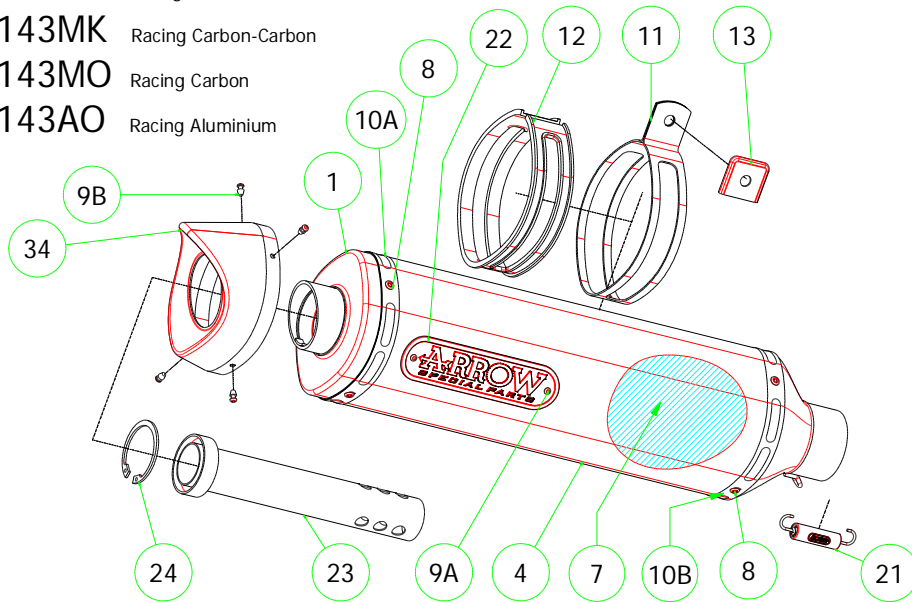

Suzuki SVF Gladius 650 '09

- 71143PK Racing Titanium-Carbon
- 71143PO Racing Titanium
- 71143MK Racing Carbon-Carbon
- 71143MO Racing Carbon
- 71143AO Racing Aluminium