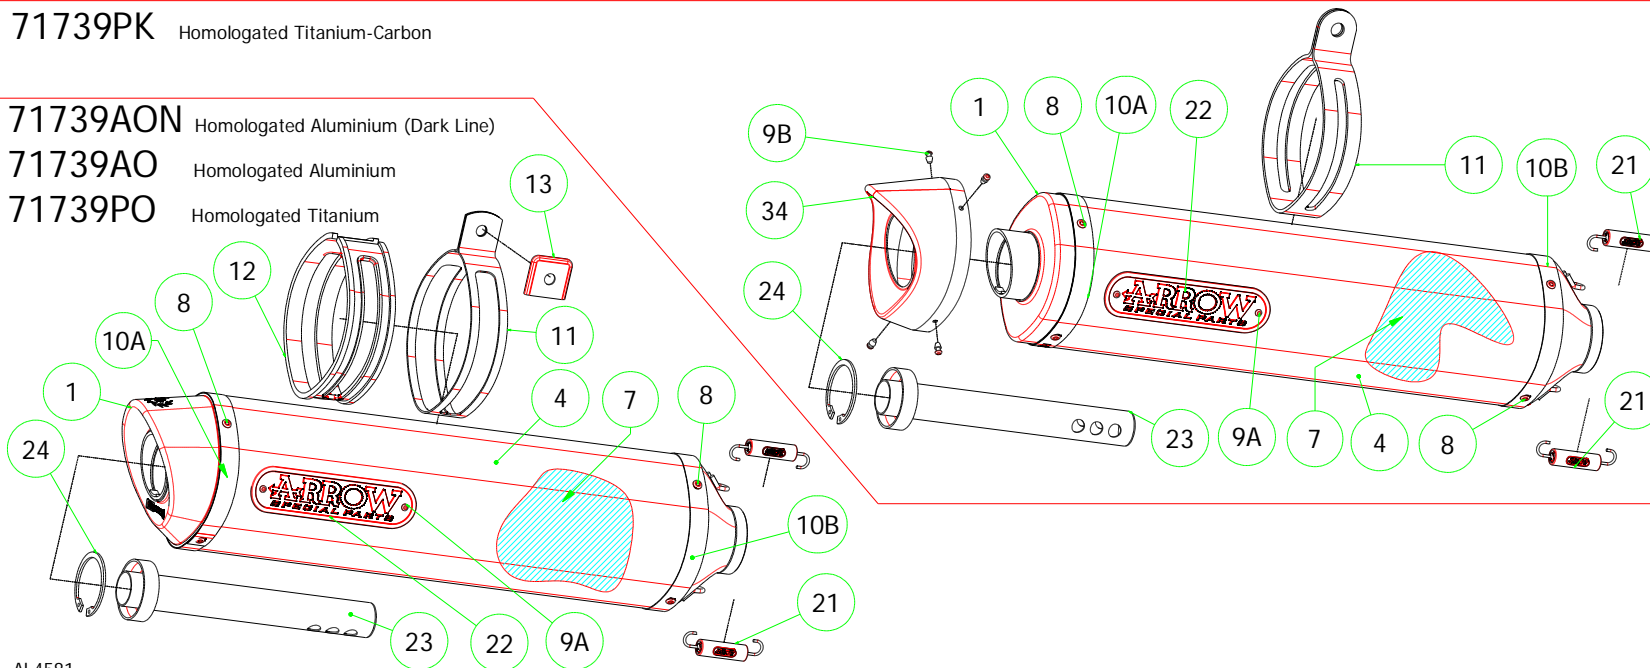

71739PK Homologated Titanium-Carbon

71739AON Homologated Aluminium (Dark Line)

71739AO Homologated Aluminium

71739PO Homologated Titanium