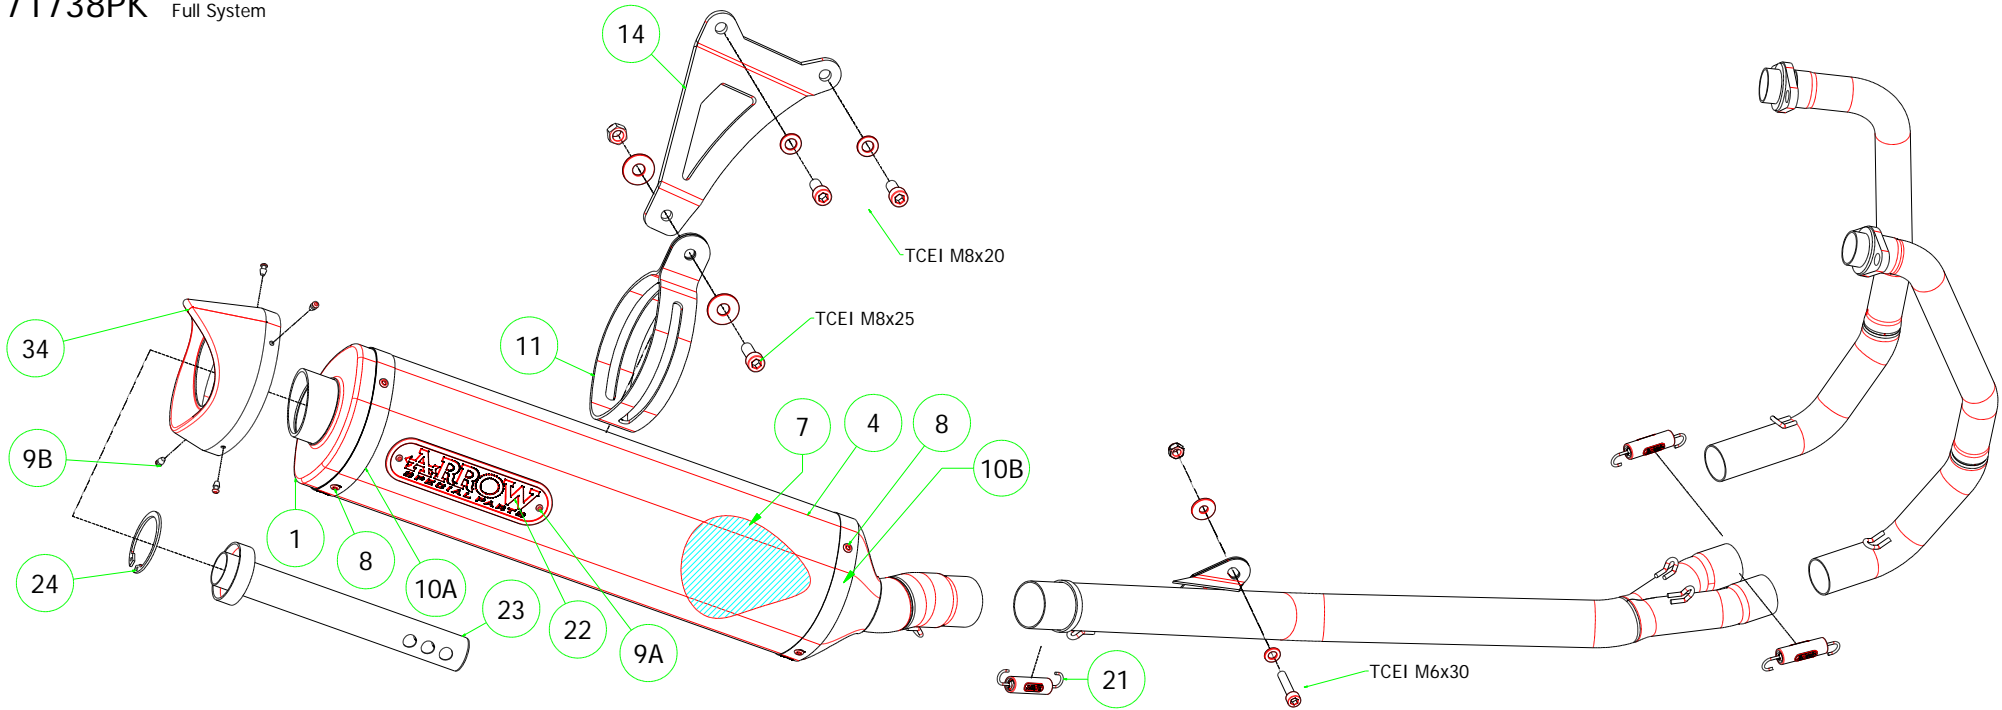

Kawasaki ZX 250 R '09

71738PK Full System