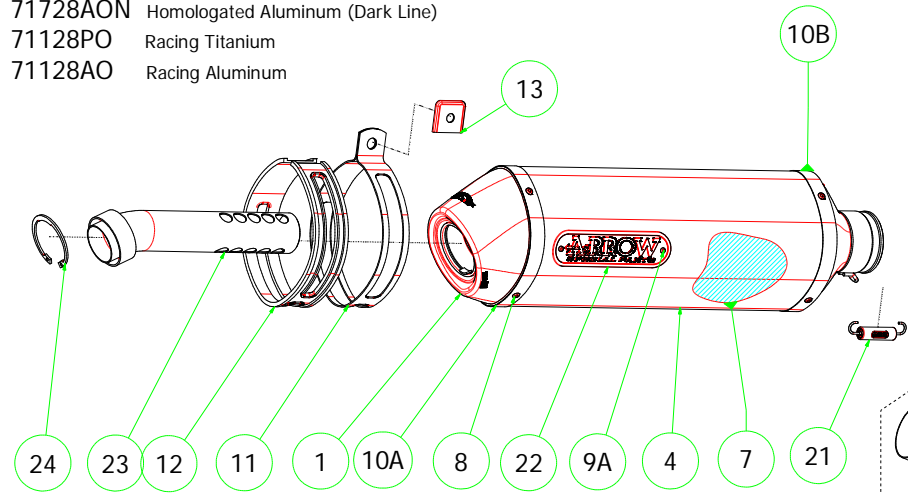

Kawasaki ZX-10R '08-09

- 71728PO Homologated Titanium
- 71728AO Homologated Aluminum
- 71728AON Homologated Aluminum (Dark Line)
- 71128PO Racing Titanium
- 71128AO Racing Aluminum

71385MI Mid Pipe