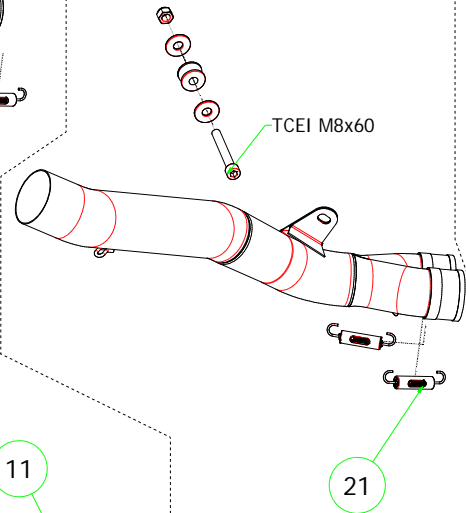

Kawasaki ZX-10R '08-09

- 71728PO Homologated Titanium
- 71728AO Homologated Aluminum
- 71728AON Homologated Aluminum (Dark Line)
- 71128PO Racing Titanium
- 71128AO Racing Aluminum

71385MI Mid Pipe

71384MI Collectors