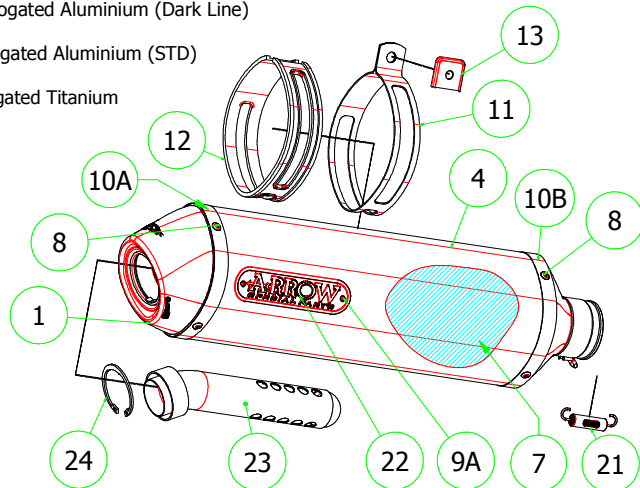

Suzuki GSF 1250 Bandit / Bandit S '07-12 / GSX 1250 FA '09-12

71725AON Homologated Aluminium (Dark Line)

71725AO Homologated Aluminium (STD)

71725PO Homologated Titanium

71372MI Raccordo / Mid Pipe