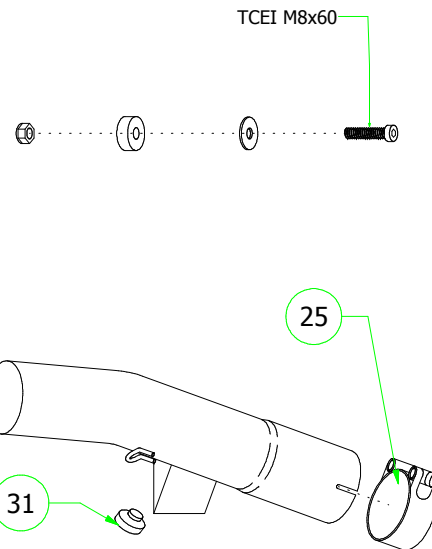

Suzuki GSF 1250 Bandit / Bandit S '07-12 / GSX 1250 FA '09-12

71725AON Homologated Aluminium (Dark Line)

71725AO Homologated Aluminium (STD)

71725PO Homologated Titanium

71372MI Raccordo / Mid Pipe

71374MI Collettori / Collectors

71725AKN Homologated Aluminium-Carbon (Dark)

71725AK Homologated Aluminium-Carbon

71725PKK Homologated Titanium-Carbon (NEW)

71725PK Homologated Titanium-Carbon

* = 9A for PK, PKK, AK / 9B for AKN

71656RKI Homologated Nichrom-Carbon