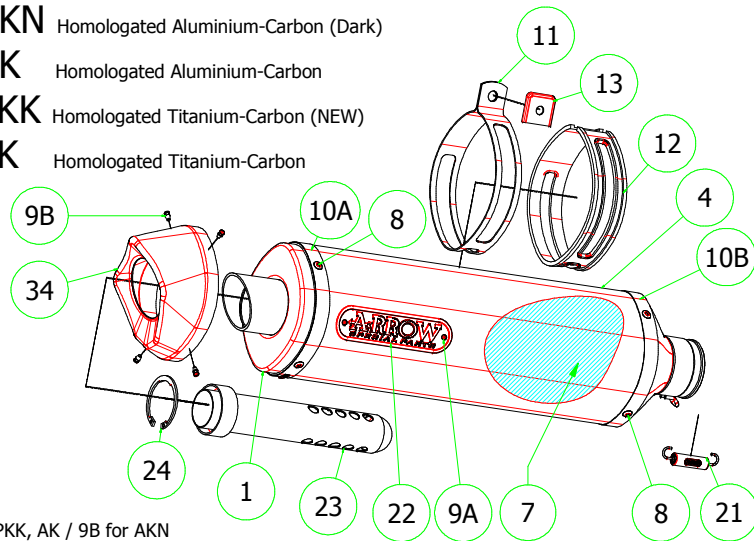

71725AKN Homologated Aluminium-Carbon (Dark)

71725AK Homologated Aluminium-Carbon

71725PKK Homologated Titanium-Carbon (NEW)

71725PK Homologated Titanium-Carbon