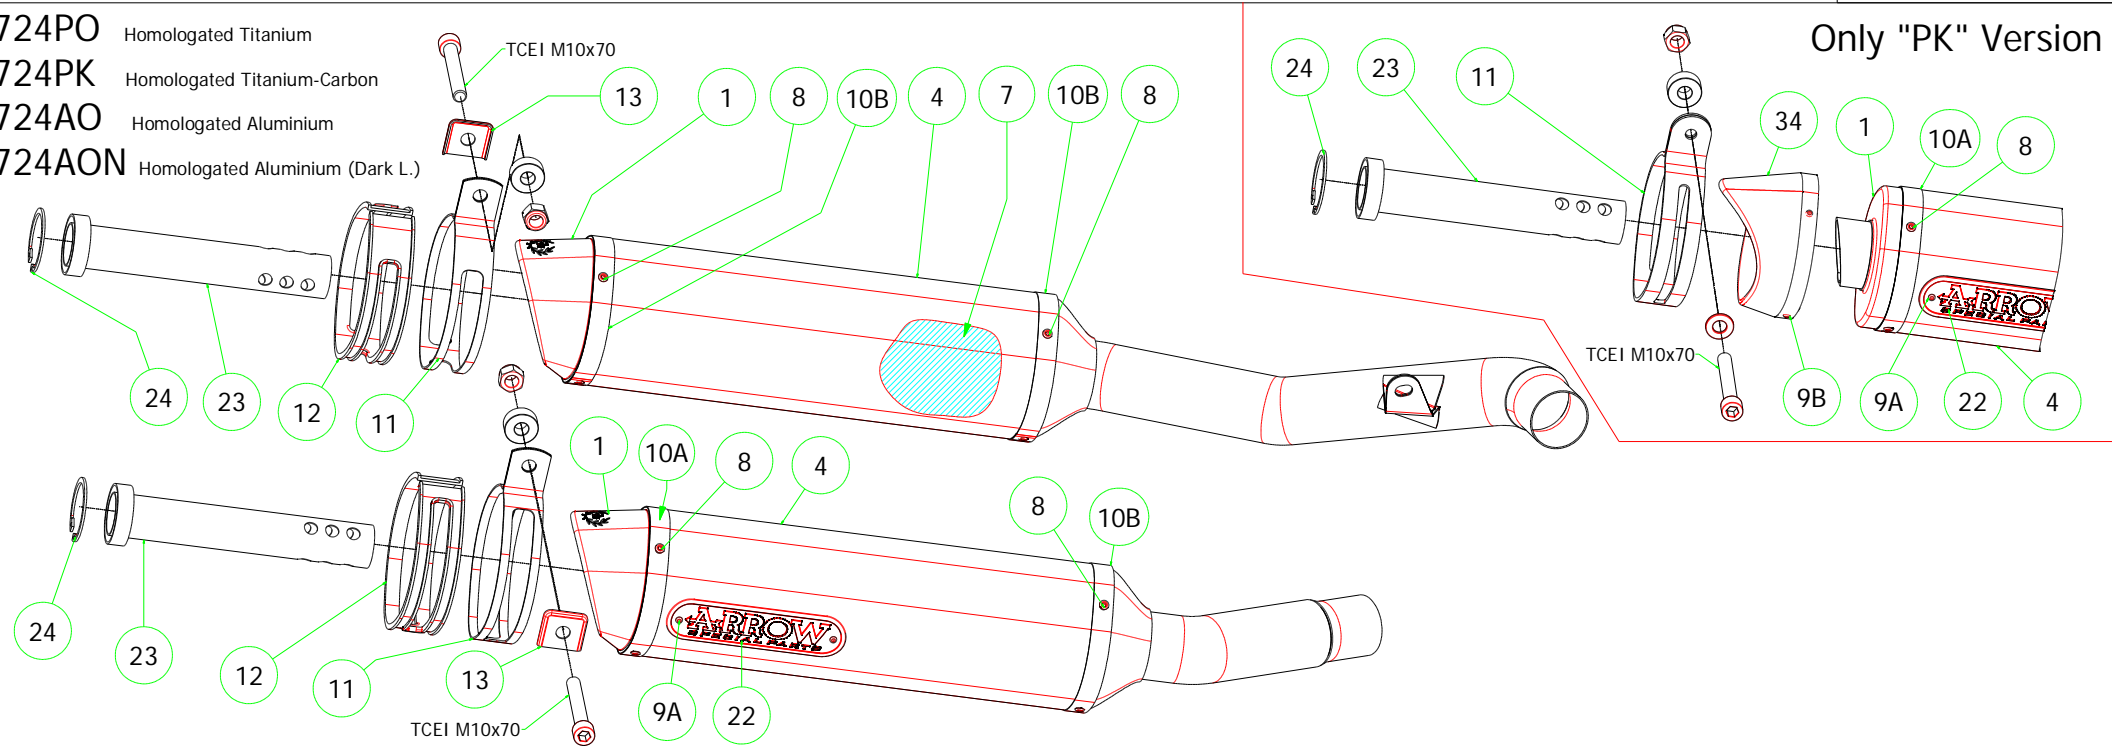

Kawasaki Z-1000 '07/09

- 71724PO Homologated Titanium
- 71724PK Homologated Titanium-Carbon
- 71724AO Homologated Aluminium
- 71724AON Homologated Aluminium (Dark L.)

- 71645PRI Homologated Pro-Racing "Carbon"
- 71646PRI Homologated Pro-Racing