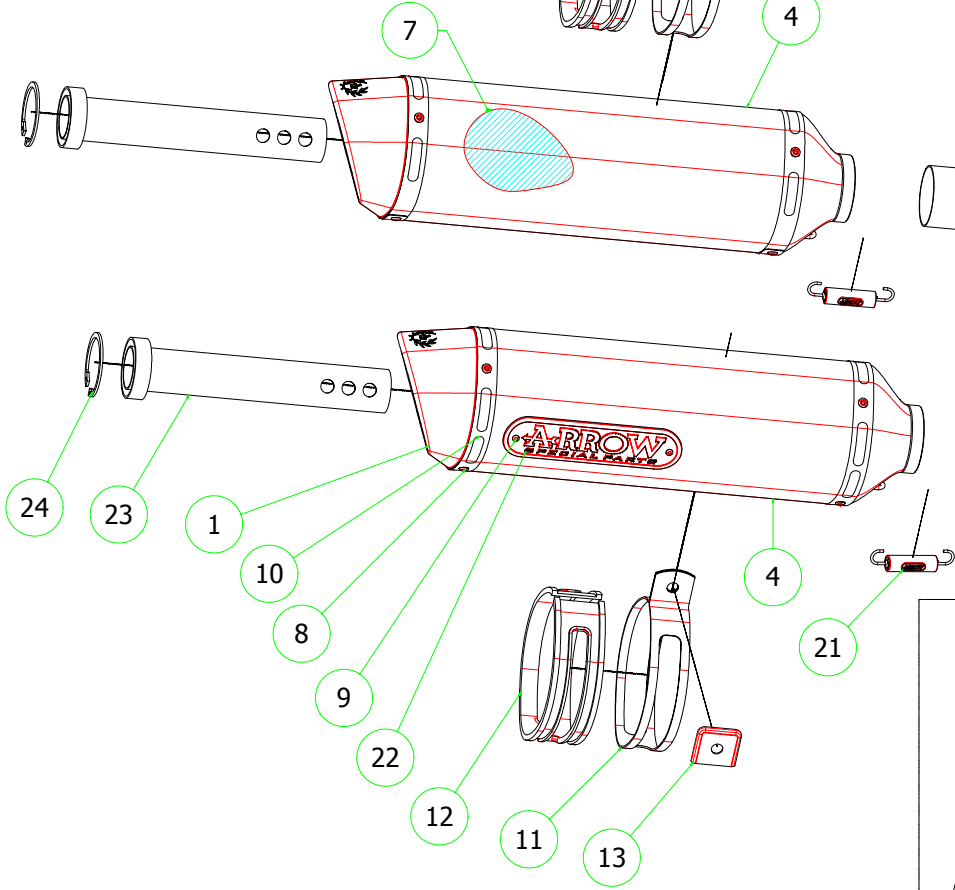

Suzuki GSX-R 1000 i.e. '07-08

- 71721PO Homologated Titanium
- 71121PO Racing Titanium
- 71721MO Homologated Carbon
- 71121MO Racing Carbon
- 71721AO Homologated Aluminium
- 71721AON Homologated Aluminium (Dark Line)
- 71121AO Racing Aluminium