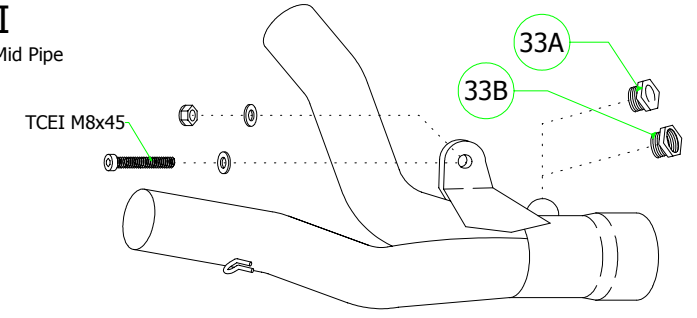

71365MI
Stock Collector Mid Pipe