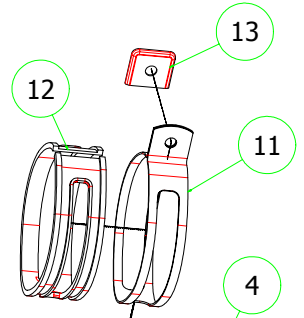

Suzuki GSX-R 1000 i.e. '07-08

- 71721PO Homologated Titanium
- 71121PO Racing Titanium
- 71721MO Homologated Carbon
- 71121MO Racing Carbon
- 71721AO Homologated Aluminium
- 71721AON Homologated Aluminium (Dark Line)
- 71121AO Racing Aluminium