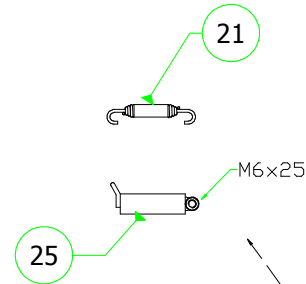

# Honda CBR 600 RR '07-08

- 71712AKN Homologated Aluminium-Carbon (Dark Line)
- 71712AK Homologated Aluminium-Carbon
- 71712PK Homologated Titanium - Carbon
- 71712MK Homologated Carbon - Carbon

## 71354MI Raccordo / Mid Pipe

Questi particolari permettono l'installazione con i collettori originali / These parts allow fitting the stock collectors