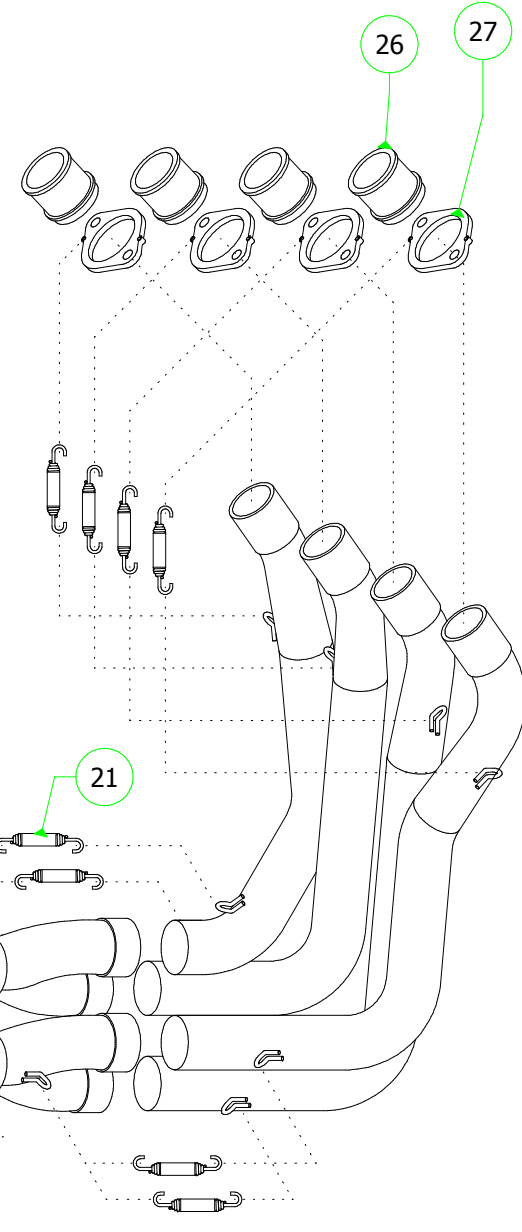

Honda CBR 600 RR '07-08

- 71712AKN Homologated Aluminium-Carbon (Dark Line)
- 71712AK Homologated Aluminium-Carbon
- 71712PK Homologated Titanium - Carbon
- 71712MK Homologated Carbon - Carbon

71354MI Raccordo / Mid Pipe

Questi particolari permettono l'installazione con i collettori originali / These parts allow fitting the stock collectors

71355MI Collettori / Collectors

- 71712AON Homologated Aluminium (Dark Line)
- 71712PO Homologated Titanium
- 71712MO Homologated Carbon
- 71712AO Homologated Aluminium