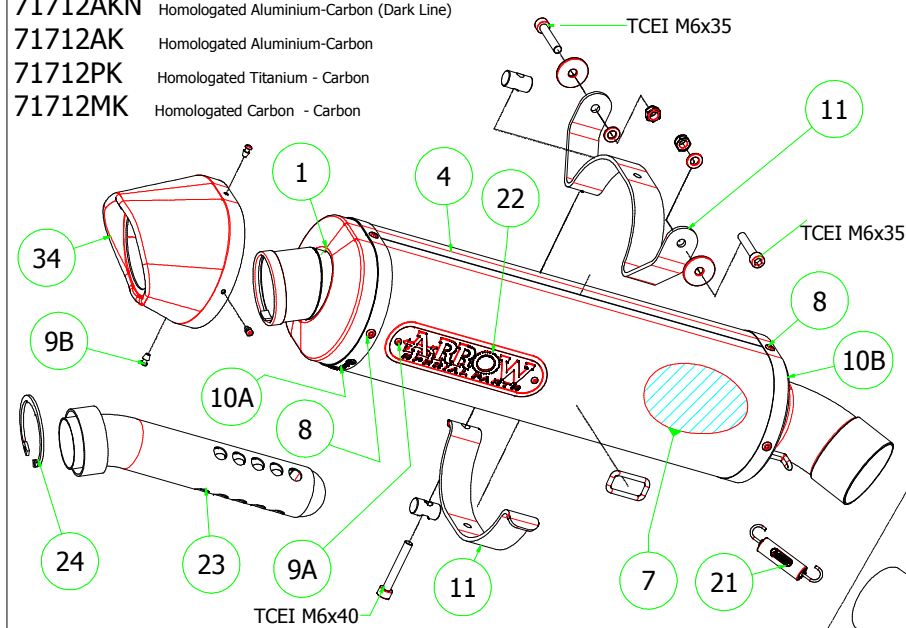

# Honda CBR 600 RR '07-08

- 71712AKN Homologated Aluminium-Carbon (Dark Line)
- 71712AK Homologated Aluminium-Carbon
- 71712PK Homologated Titanium - Carbon
- 71712MK Homologated Carbon - Carbon

## 71354MI Raccordo / Mid Pipe

Questi particolari permettono l'installazione con i collettori originali / These parts allow fitting the stock collectors