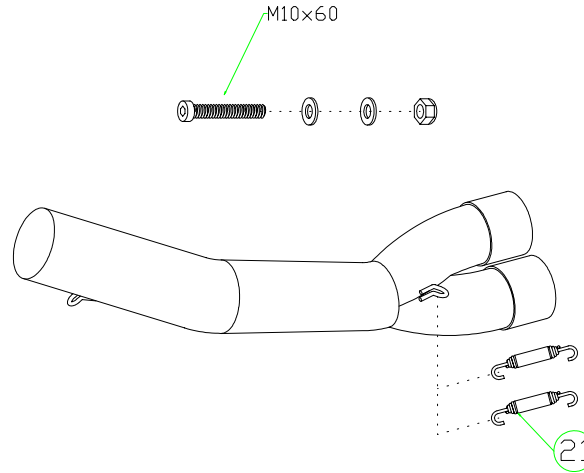

Kawasaki Z 1000 '03/06

71138PR Titanium Pro-Racing
71138PRI Nichrom Pro-Racing

71350MI Raccordo Pro-Racing
Pro-Racing Mid Pipe

71348MI Collettori
Collectors

71709P□ Homologated Titanium (Short)
71109P□ Racing Titanium (Short)
71709M□ Homologated Carbon (Short)
71109M□ Racing Carbon (Short)
71709A□ Homologated Aluminium (Short)
71109A□ Racing Aluminium (Short)

71349MI Raccordo Race-Tech
Race-Tech Mid Pipe