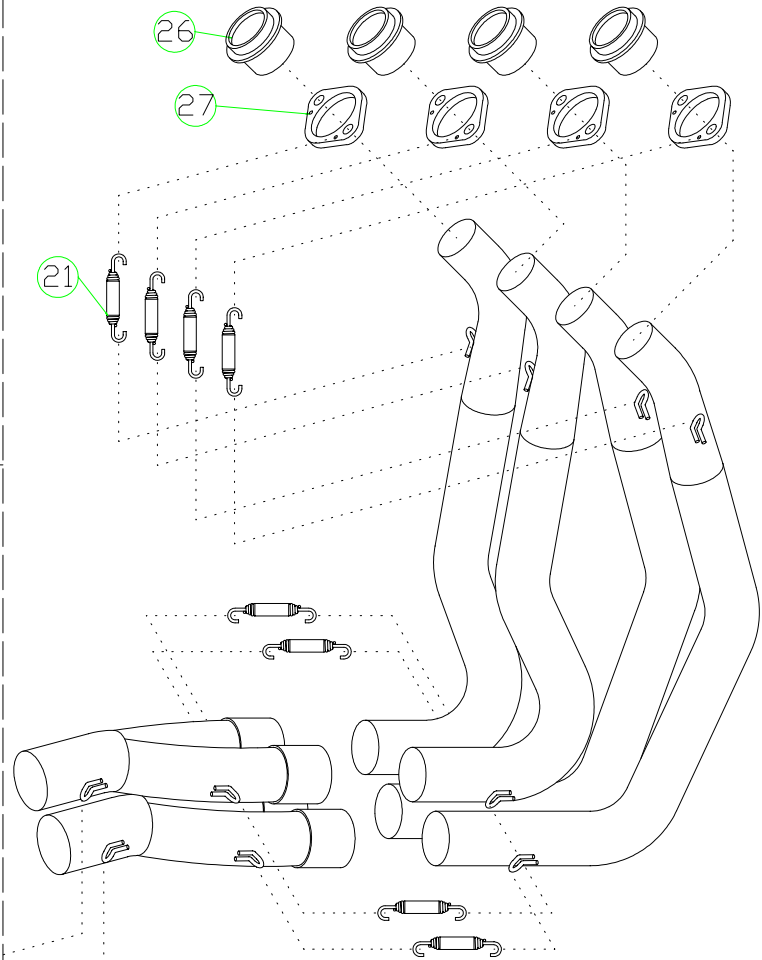

Kawasaki Z 1000 '03/06

71138PR Titanium Pro-Racing
71138PRI Nichrom Pro-Racing

71350MI Raccordo Pro-Racing
Pro-Racing Mid Pipe

71348MI Collettori
Collectors

71709P□ Homologated Titanium (Short)
71109P□ Racing Titanium (Short)
71709M□ Homologated Carbon (Short)
71109M□ Racing Carbon (Short)
71709A□ Homologated Aluminium (Short)
71109A□ Racing Aluminium (Short)

71349MI Raccordo Race-Tech
Race-Tech Mid Pipe