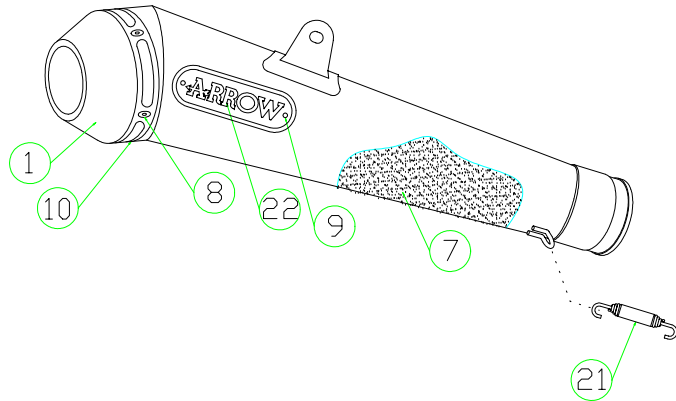

Kawasaki Z 1000 '03/06

71138PR Titanium Pro-Racing
71138PRI Nichrom Pro-Racing

71350MI Raccordo Pro-Racing
Pro-Racing Mid Pipe

71348MI Collettori
Collectors

71709P□ Homologated Titanium (Short)
71109P□ Racing Titanium (Short)
71709M□ Homologated Carbon (Short)
71109M□ Racing Carbon (Short)
71709A□ Homologated Aluminium (Short)
71109A□ Racing Aluminium (Short)

71349MI Raccordo Race-Tech
Race-Tech Mid Pipe