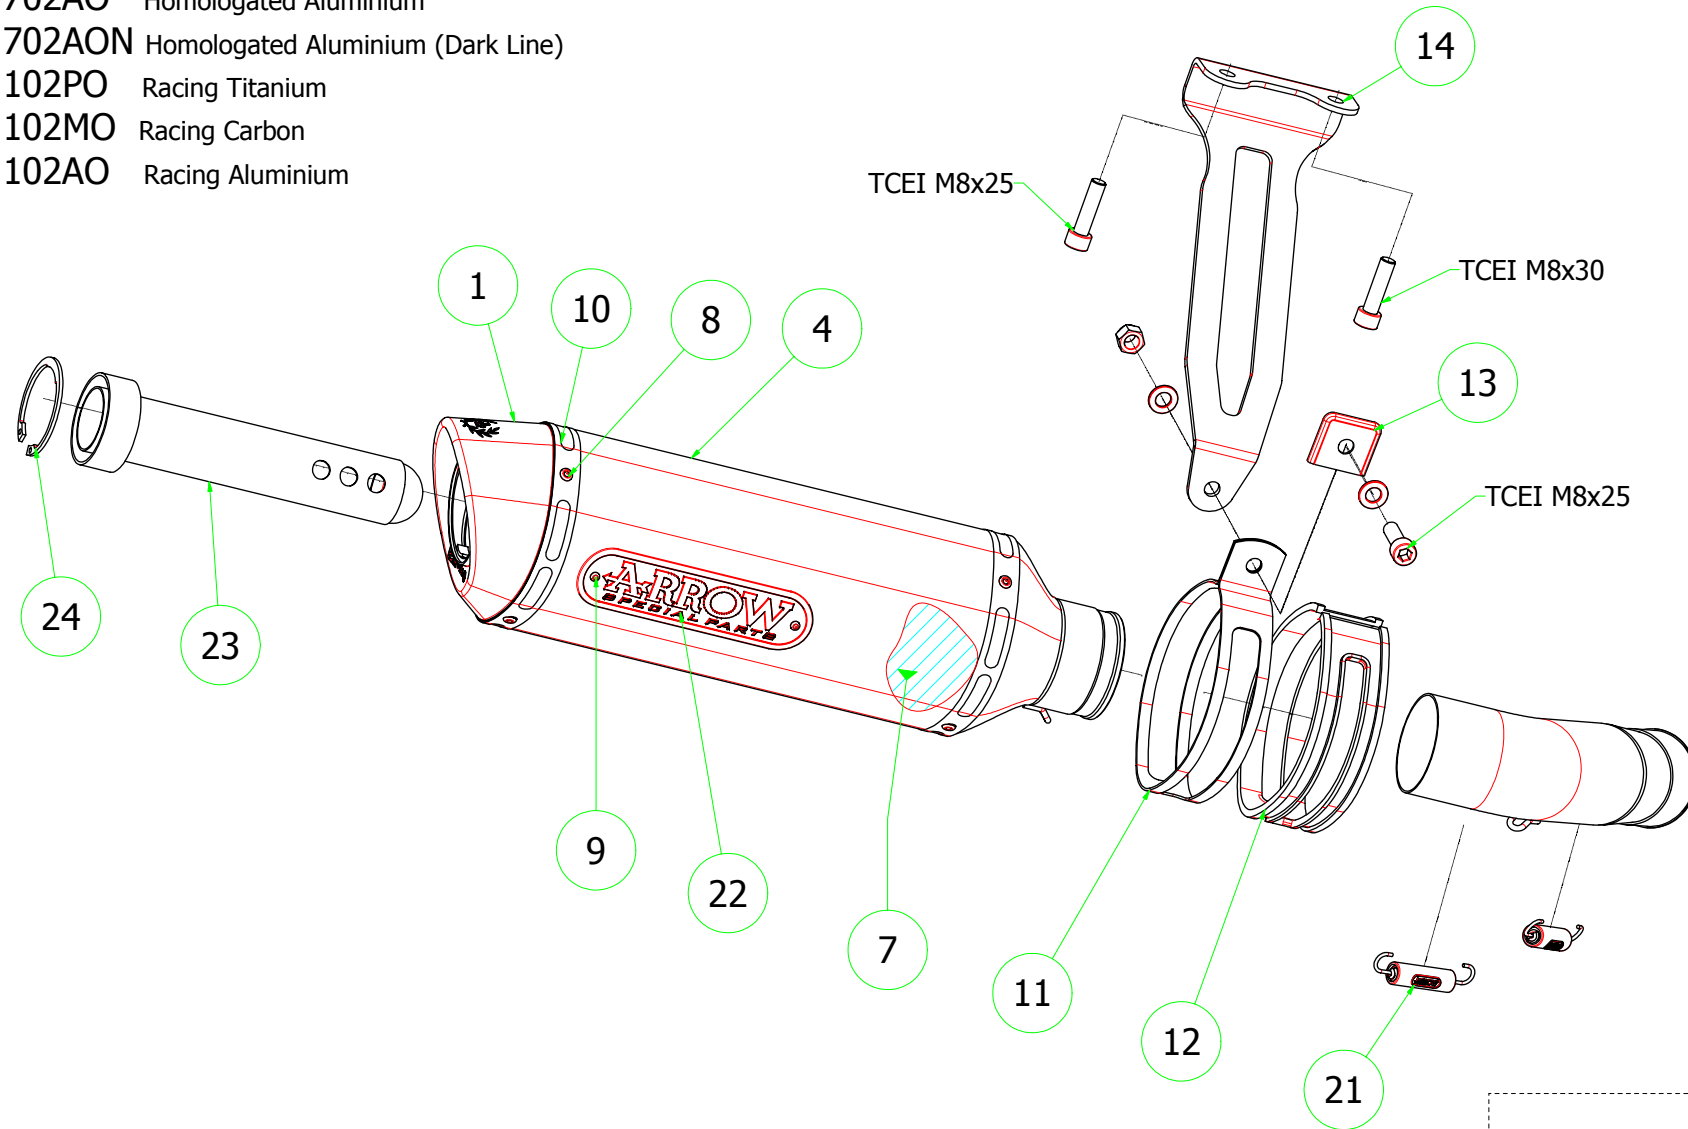

Suzuki GSX-R 600-750 i.e. '06-07

- 71702PO Homologated Titanium
- 71702MO Homologated Carbon
- 71702AO Homologated Aluminium
- 71702AON Homologated Aluminium (Dark Line)
- 71102PO Racing Titanium
- 71102MO Racing Carbon
- 71102AO Racing Aluminium

71333MI Slip-On Mid Pipe

71334MI Collectors