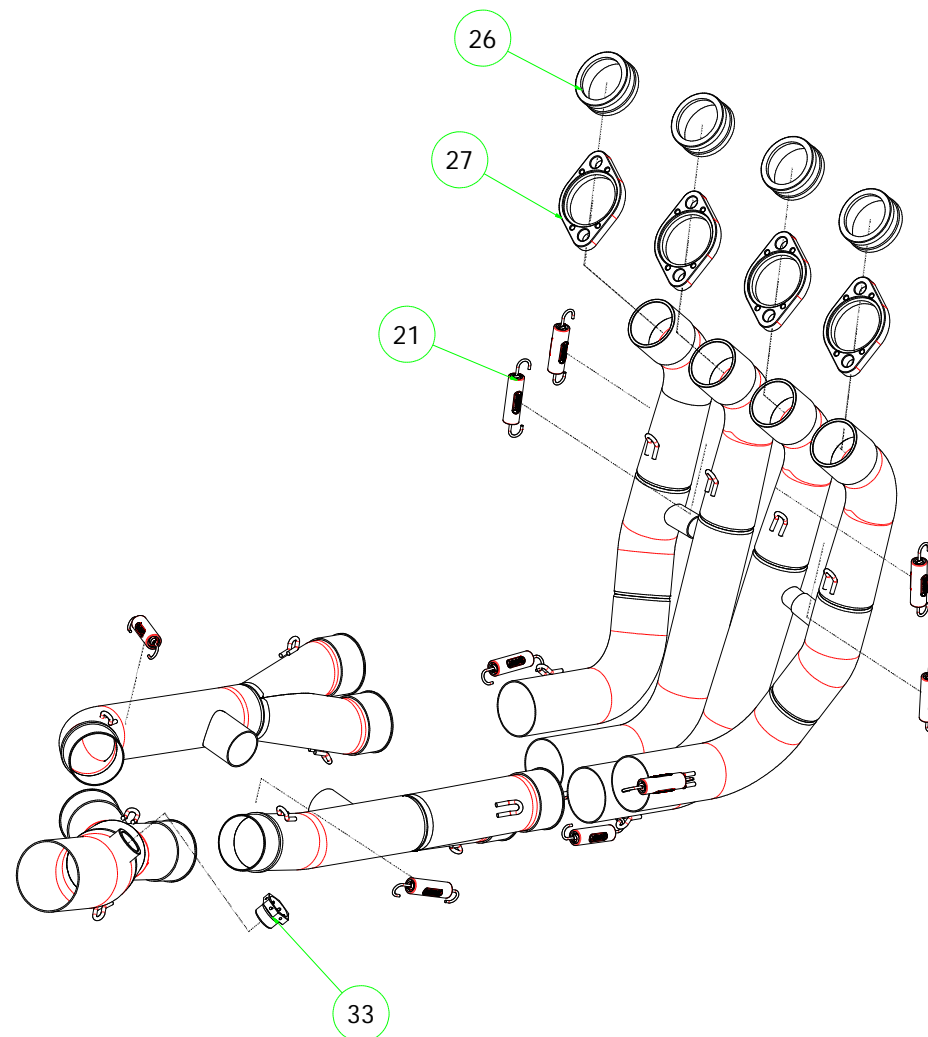

Yamaha YZF R6 '06-07

- 71701PK Homologated Titanium-Carbon
- 71101PK Racing Titanium-Carbon

- 71332MI Collectors (V.1)
- 71346MI Collectors (V.2)

- 71701AON Homologated Aluminium (Dark Line)
- 71701PO Homologated Titanium
- 71701AO Homologated Aluminium
- 71101PO Racing Titanium
- 71101AO Racing Aluminium

- 71633PR Homologated Titanium
- 71133PR Racing Titanium