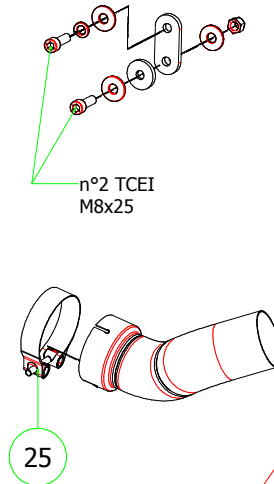

71466MI
Mid-Pipe (Arrow + Original)