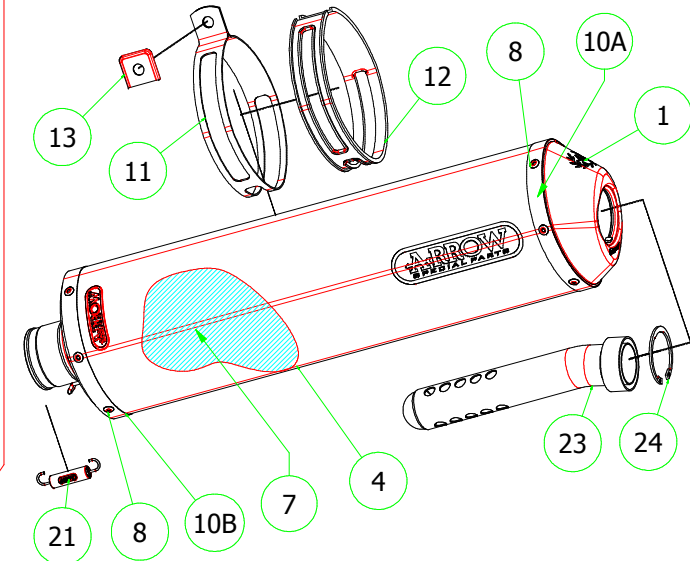

71689PO Homologated Titanium
71689AO Homologated Aluminium