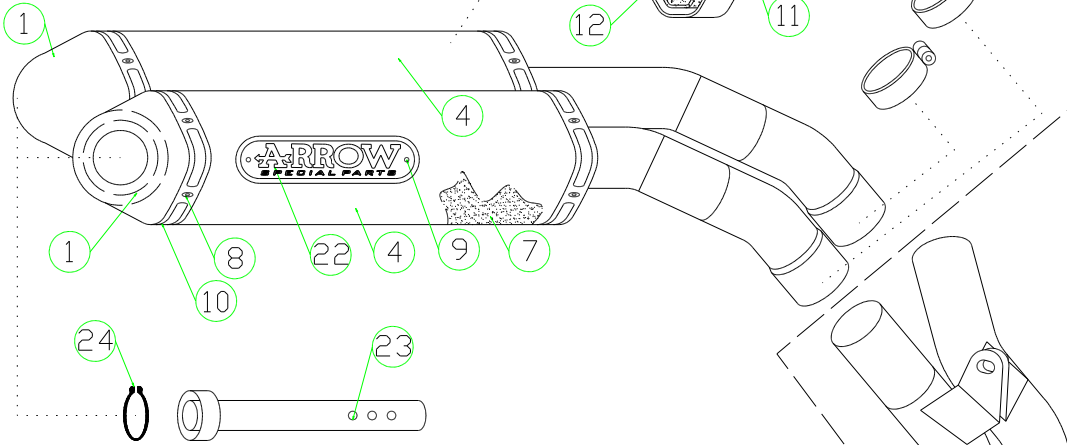

Yamaha YZF R1 '04-06

- 71087P □ Racing Titanium
- 71087A □ Racing Aluminium
- 71687P □ Homologated Titanium
- 71687A □ Homologated Aluminium

- 71287MI Raccordo Mid Pipe

- 71288MI Collettori Collectors