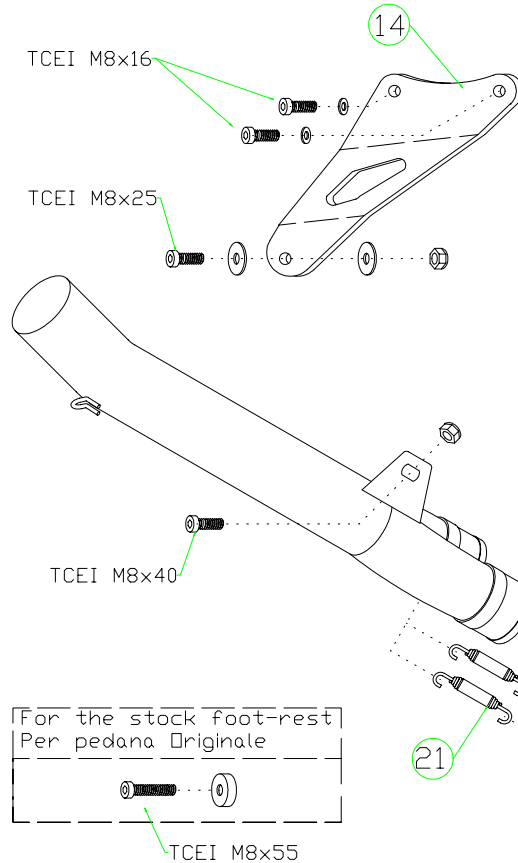

Kawasaki ZX-10R '04-05

- 71085P□ Racing Titanium
- 71085M□ Racing Carbon
- 71085A□ Racing Aluminium
- 71685P□ Homologated Titanium
- 71685M□ Homologated Carbon
- 71685A□ Homologated Aluminium

71276MI
Raccordo Basso per coll. originali
Low Mid Pipe for stock collectors

71277MI
Raccordo
Mid Pipe

71278MI
Collettori
Collectors