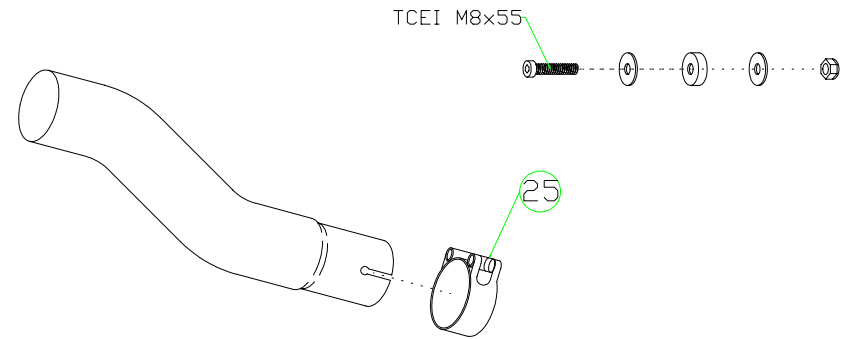

Kawasaki ZX-10R '04-05

- 71085P□ Racing Titanium
- 71085M□ Racing Carbon
- 71085A□ Racing Aluminium
- 71685P□ Homologated Titanium
- 71685M□ Homologated Carbon
- 71685A□ Homologated Aluminium

71276MI
Raccordo Basso per coll. originali
Low Mid Pipe for stock collectors

71277MI
Raccordo
Mid Pipe

71278MI
Collettori
Collectors