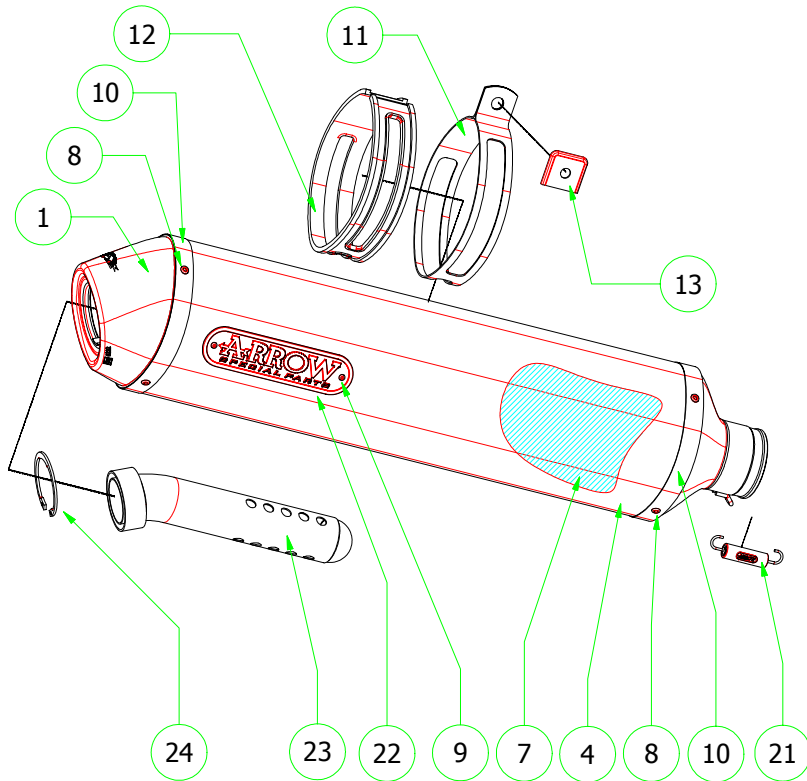

Kawasaki ZX-10R '04-05

- 71085P□ Racing Titanium
- 71085M□ Racing Carbon
- 71085A□ Racing Aluminium
- 71685P□ Homologated Titanium
- 71685M□ Homologated Carbon
- 71685A□ Homologated Aluminium

71276MI
Raccordo Basso per coll. originali
Low Mid Pipe for stock collectors

71277MI
Raccordo
Mid Pipe

71278MI
Collettori
Collectors