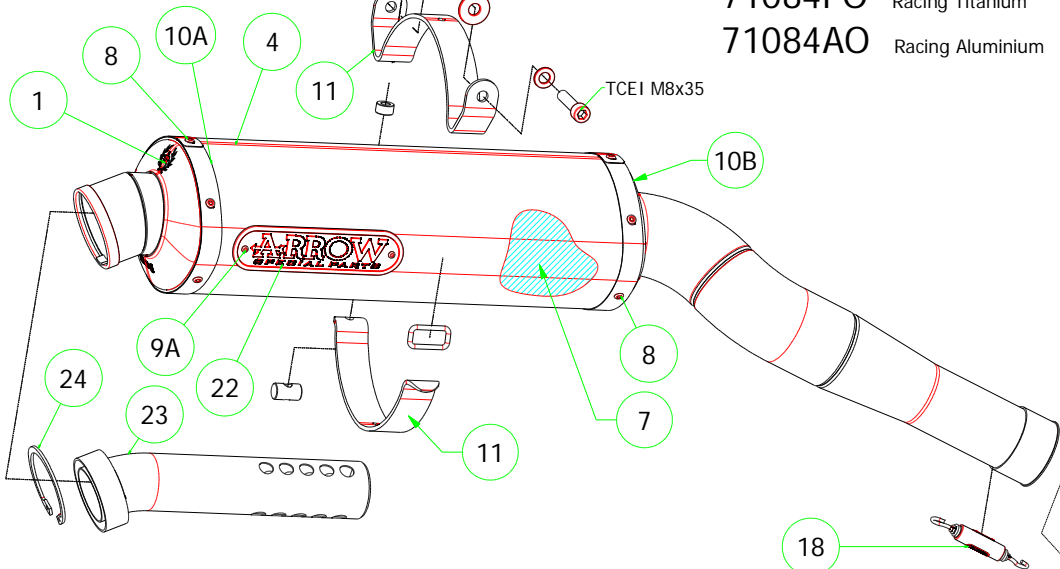

- 71684PO Homologated Titanium
- 71684AO Homologated Aluminium
- 71084PO Racing Titanium
- 71084AO Racing Aluminium