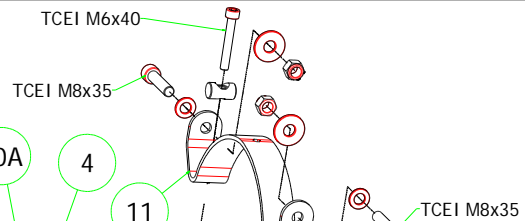

Honda CBR 1000 RR '04-07

- 71684PO Homologated Titanium
- 71684AO Homologated Aluminium
- 71084PO Racing Titanium
- 71084AO Racing Aluminium

71335MI Raccordo / Mid Pipe

71336MI Collettori / Collectors

- 71684PK Homologated Titanium-Carbon
- 71084PK Racing Titanium-Carbon