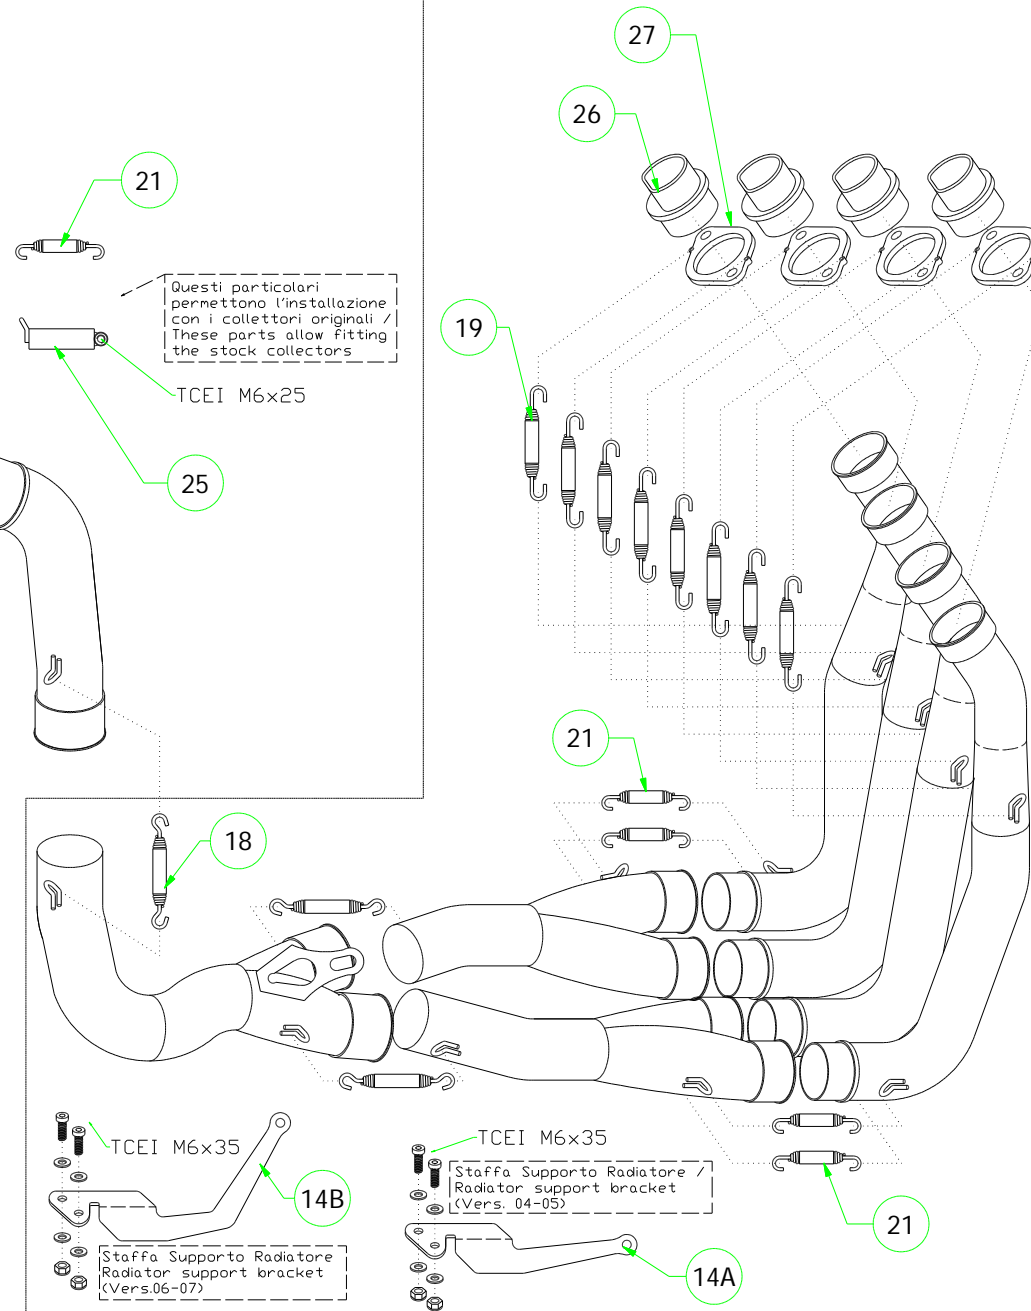

Honda CBR 1000 RR '04-07

- 71684PO Homologated Titanium
- 71684AO Homologated Aluminium
- 71084PO Racing Titanium
- 71084AO Racing Aluminium

71335MI Raccordo / Mid Pipe

71336MI Collettori / Collectors

- 71684PK Homologated Titanium-Carbon
- 71084PK Racing Titanium-Carbon