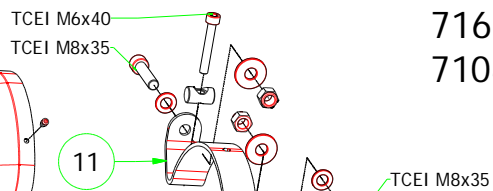

Honda CBR 1000 RR '04-07

- 71684PO Homologated Titanium
- 71684AO Homologated Aluminium
- 71084PO Racing Titanium
- 71084AO Racing Aluminium

71335MI Raccordo / Mid Pipe

71336MI Collettori / Collectors

- 71684PK Homologated Titanium-Carbon
- 71084PK Racing Titanium-Carbon