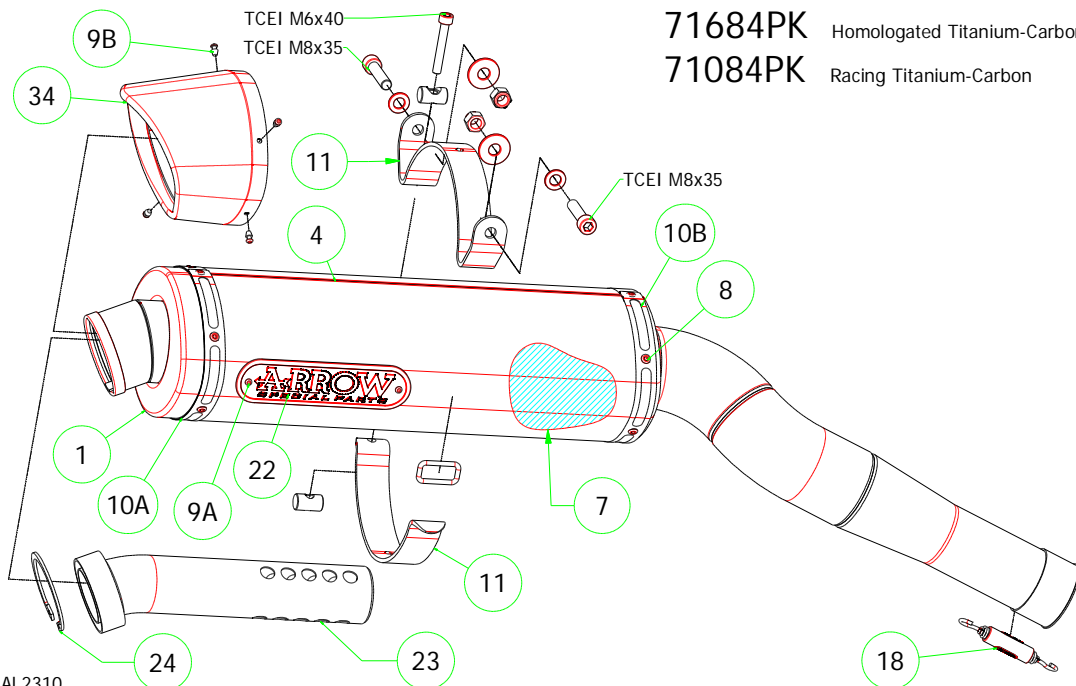

Honda CBR 1000 RR '04-07

- 71684PO Homologated Titanium
- 71684AO Homologated Aluminium
- 71084PO Racing Titanium
- 71084AO Racing Aluminium

71335MI Raccordo / Mid Pipe

71336MI Collettori / Collectors

- 71684PK Homologated Titanium-Carbon
- 71084PK Racing Titanium-Carbon