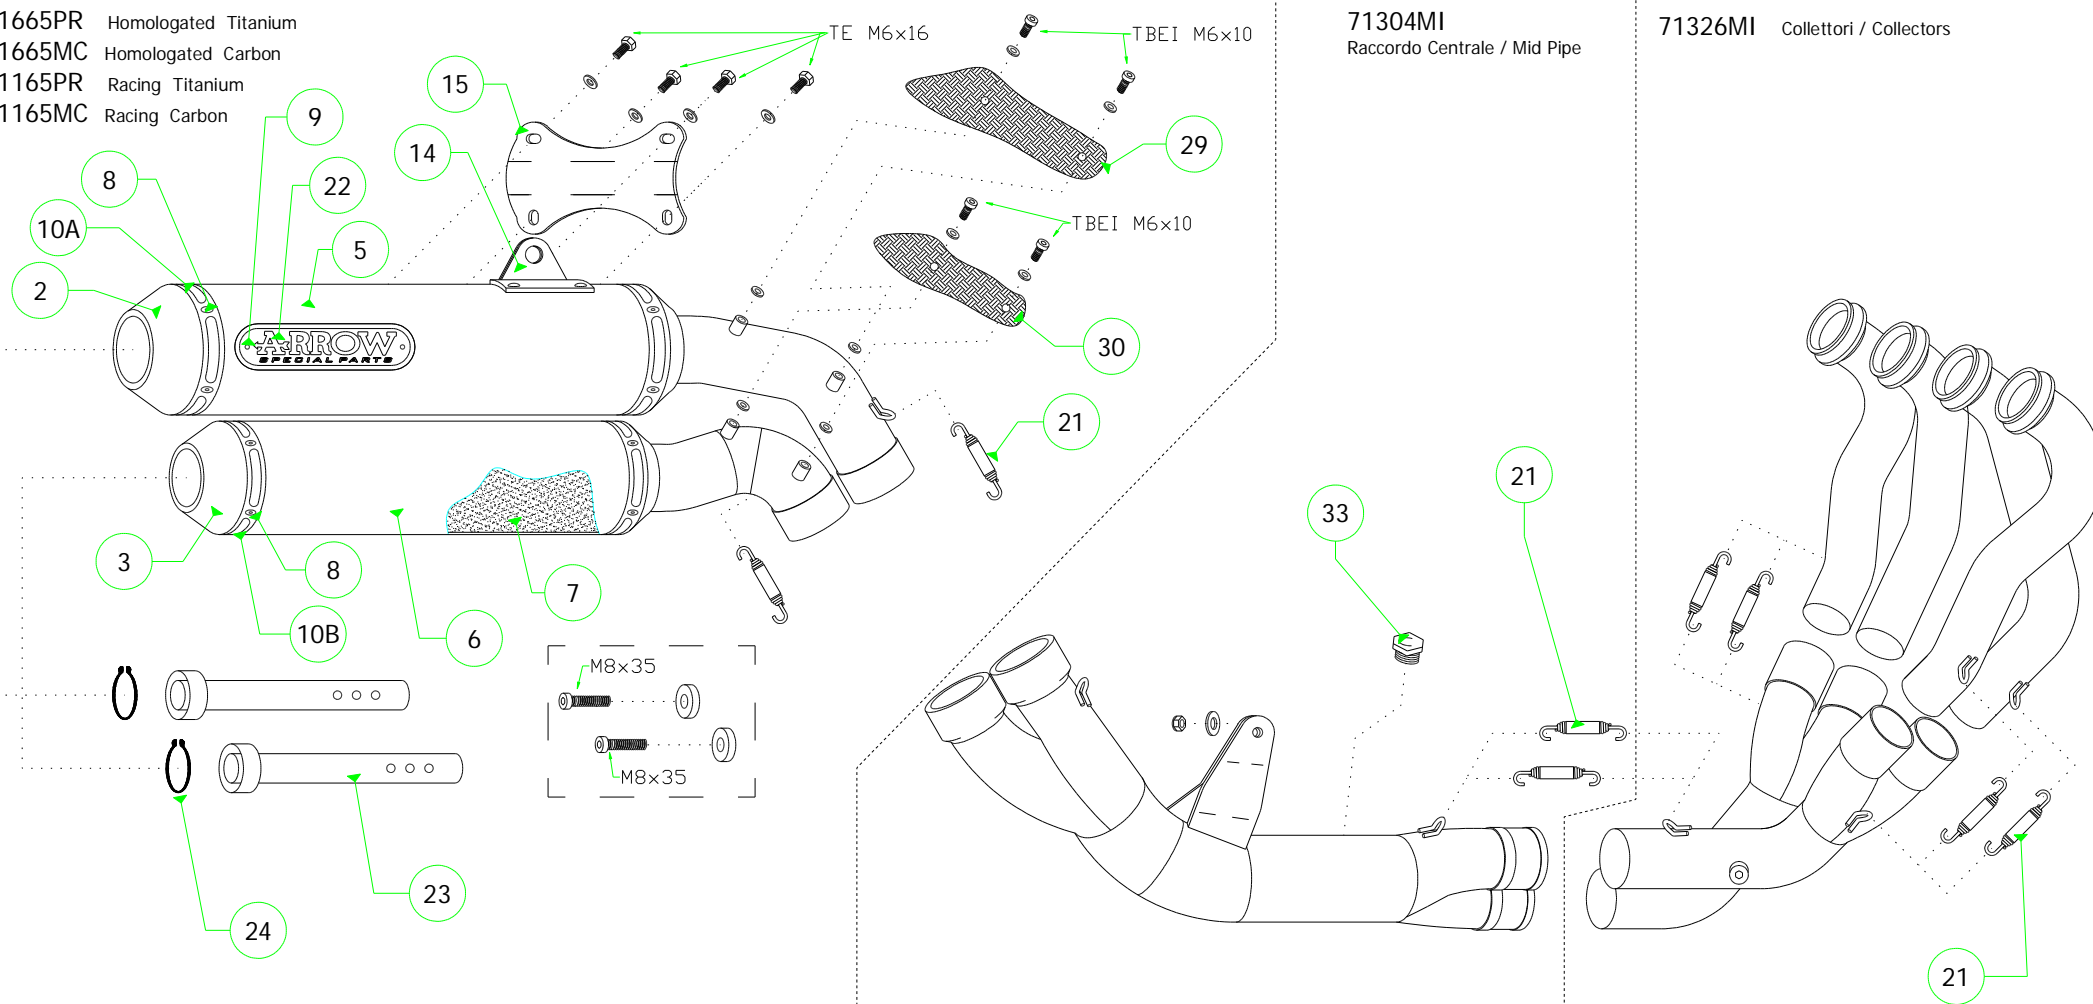

MV Agusta Brutale 750 '03/06 - 910 '05/08

- 71665PR Homologated Titanium
- 71665MC Homologated Carbon
- 71165PR Racing Titanium
- 71165MC Racing Carbon

71304MI
Raccordo Centrale / Mid Pipe

71326MI Collettori / Collectors