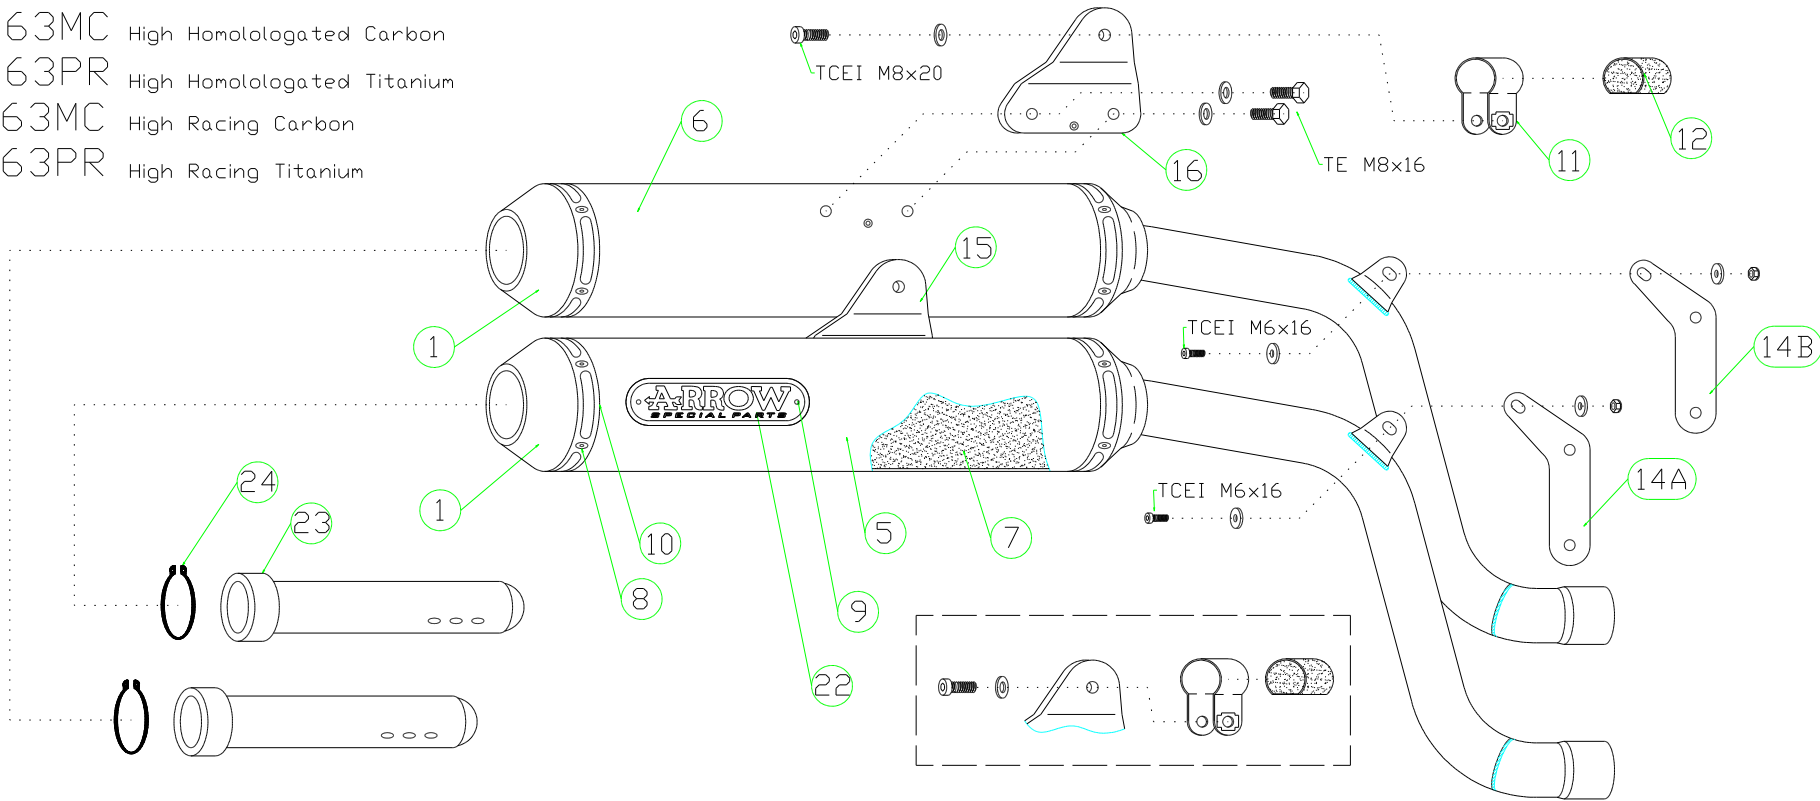

# Ducati Monster 620 '02/06 - 695 '06 - 800 '03/05 - 1000 '03/05

- 71663MC High Homologated Carbon
- 71663PR High Homologated Titanium
- 71063MC High Racing Carbon
- 71063PR High Racing Titanium

- 71638P□ Homologated Titanium (Slip-On)
- 71638M□ Homologated Carbon (Slip-On)
- 71638A□ Homologated Aluminium (Slip-On)
- 71038P□ Racing Titanium (Slip-On)
- 71038M□ Racing Carbon (Slip-On)
- 71038A□ Racing Aluminium (Slip-On)