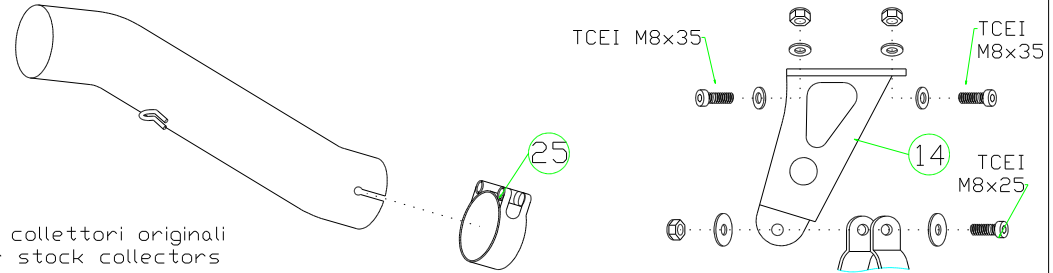

# Yamaha YZF 600 R6 '03/04

- 71061P □ Racing Titanium
- 71061M □ Racing Carbon
- 71661P □ Homologated Titanium
- 71661M □ Homologated Carbon
- 71661A □ Homologated Aluminium

**71245MI**  
Raccordo Alto x collettori originali  
High Mid Pipe for stock collectors

**71244MI**  
Raccordo Basso x collettori originali  
Low Mid Pipe for stock collectors

**71243MI**  
Raccordo Basso Arrow  
Arrow Low Mid Pipe

**71242MI**  
Raccordo Alto Arrow  
Arrow High Mid Pipe

**71241MI**  
Collettori  
Collectors