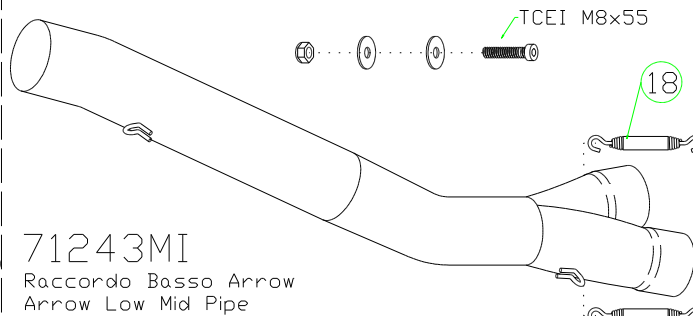

# Yamaha YZF 600 R6 '03/04

- 71061P □ Racing Titanium
- 71061M □ Racing Carbon
- 71661P □ Homologated Titanium
- 71661M □ Homologated Carbon
- 71661A □ Homologated Aluminium

**71245MI**  
Raccordo Alto x collettori originali  
High Mid Pipe for stock collectors

**71244MI**  
Raccordo Basso x collettori originali  
Low Mid Pipe for stock collectors

**71243MI**  
Raccordo Basso Arrow  
Arrow Low Mid Pipe

**71242MI**  
Raccordo Alto Arrow  
Arrow High Mid Pipe

**71241MI**  
Collettori  
Collectors