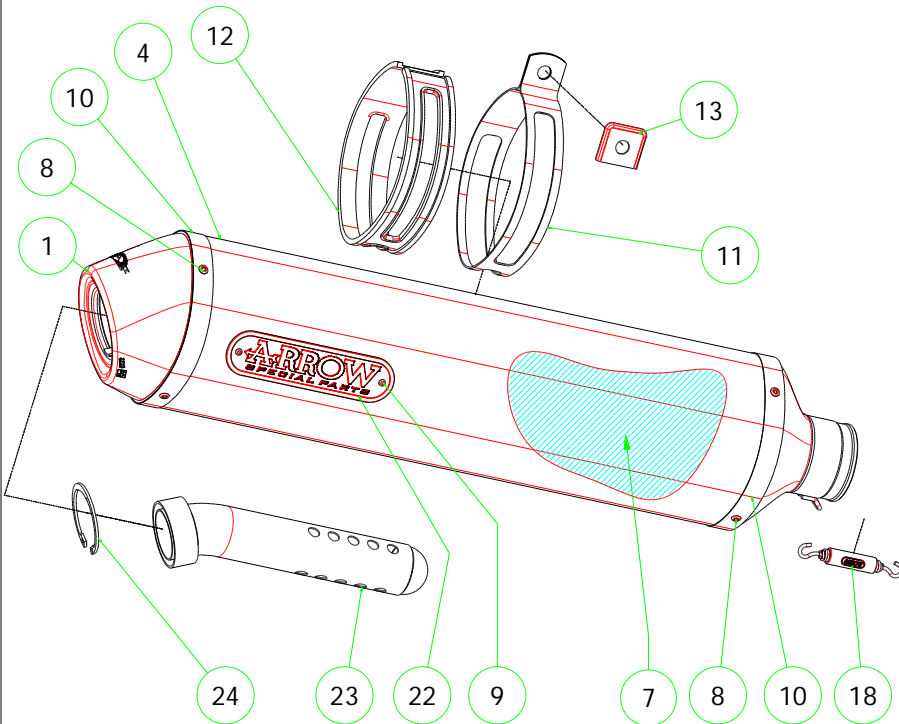

# Yamaha YZF 600 R6 '03/04

- 71061P □ Racing Titanium
- 71061M □ Racing Carbon
- 71661P □ Homologated Titanium
- 71661M □ Homologated Carbon
- 71661A □ Homologated Aluminium

**71245MI**  
Raccordo Alto x collettori originali  
High Mid Pipe for stock collectors

**71244MI**  
Raccordo Basso x collettori originali  
Low Mid Pipe for stock collectors

**71243MI**  
Raccordo Basso Arrow  
Arrow Low Mid Pipe

**71242MI**  
Raccordo Alto Arrow  
Arrow High Mid Pipe

**71241MI**  
Collettori  
Collectors