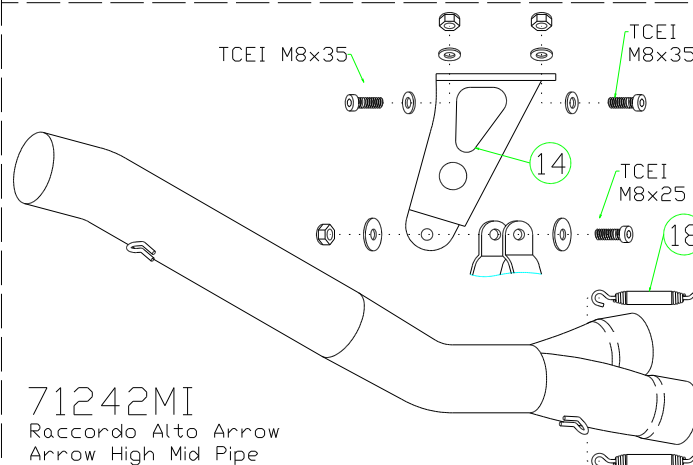

# Yamaha YZF 600 R6 '03/04

- 71061P □ Racing Titanium
- 71061M □ Racing Carbon
- 71661P □ Homologated Titanium
- 71661M □ Homologated Carbon
- 71661A □ Homologated Aluminium

**71245MI**  
Raccordo Alto x collettori originali  
High Mid Pipe for stock collectors

**71244MI**  
Raccordo Basso x collettori originali  
Low Mid Pipe for stock collectors

**71243MI**  
Raccordo Basso Arrow  
Arrow Low Mid Pipe

**71242MI**  
Raccordo Alto Arrow  
Arrow High Mid Pipe

**71241MI**  
Collettori  
Collectors