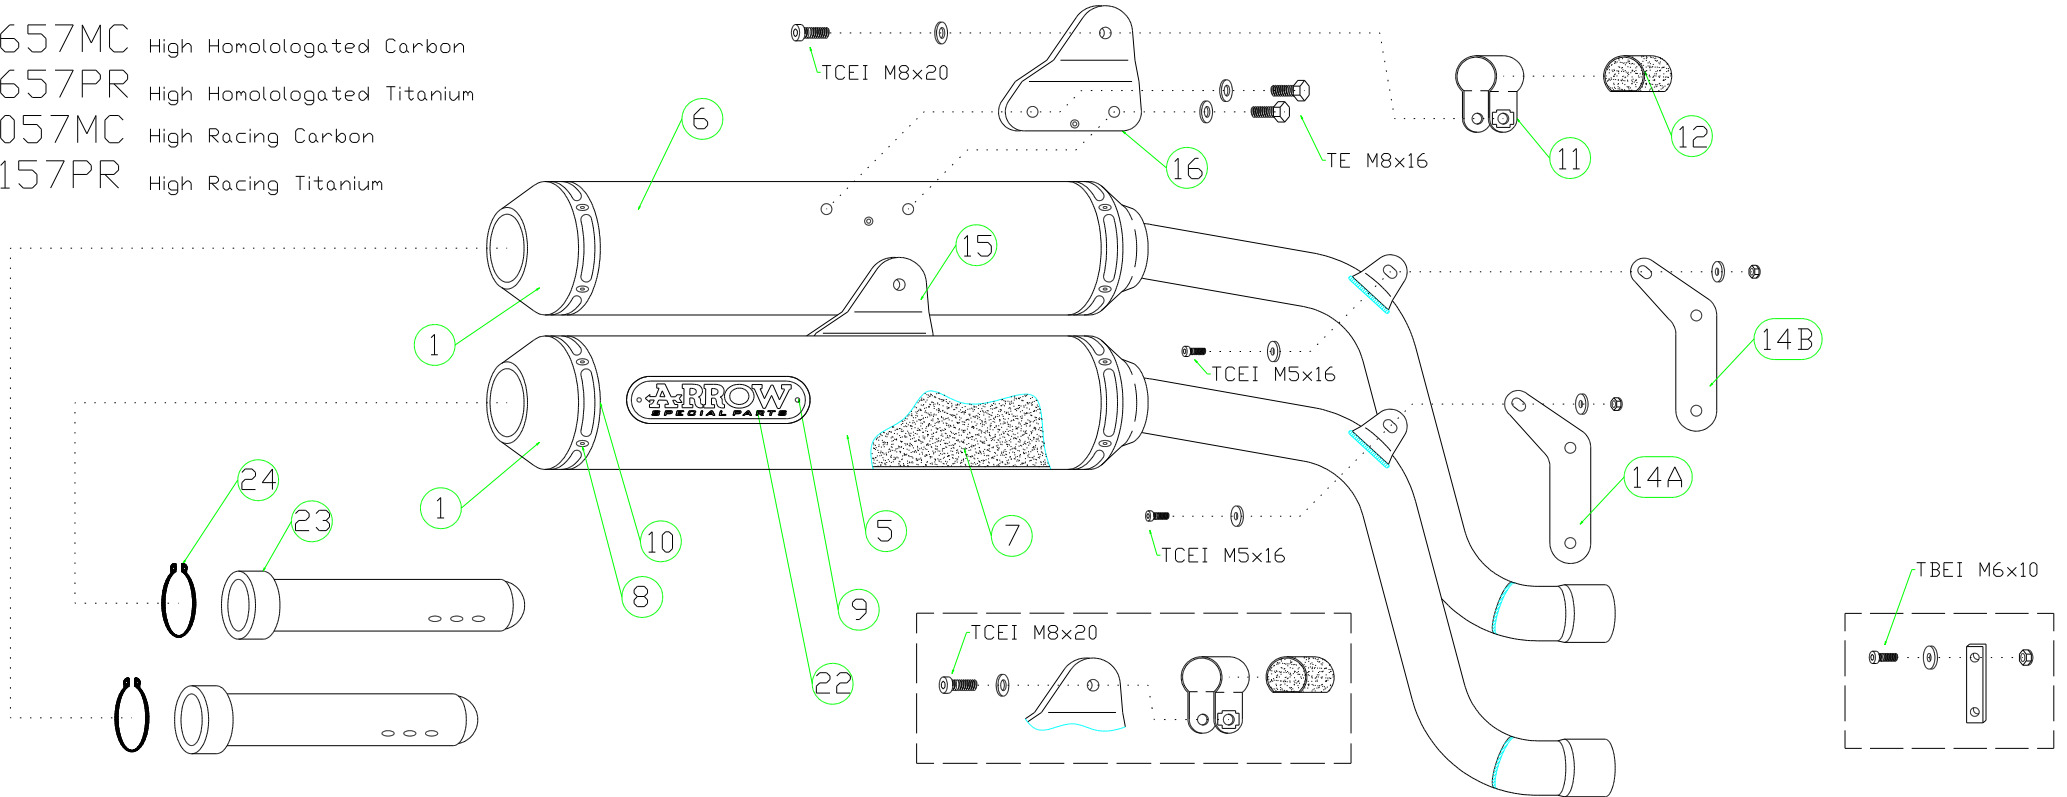

Ducati Monster 600-750 '94-00 / 900 '94-99

- 71657MC High Homologated Carbon
- 71657PR High Homologated Titanium
- 71057MC High Racing Carbon
- 71157PR High Racing Titanium

- 71638P□ Homologated Titanium (Slip-On)
- 71638M□ Homologated Carbon (Slip-On)
- 71638A□ Homologated Aluminium (Slip-On)
- 71038P□ Racing Titanium (Slip-On)
- 71038M□ Racing Carbon (Slip-On)
- 71038A□ Racing Aluminium (Slip-On)