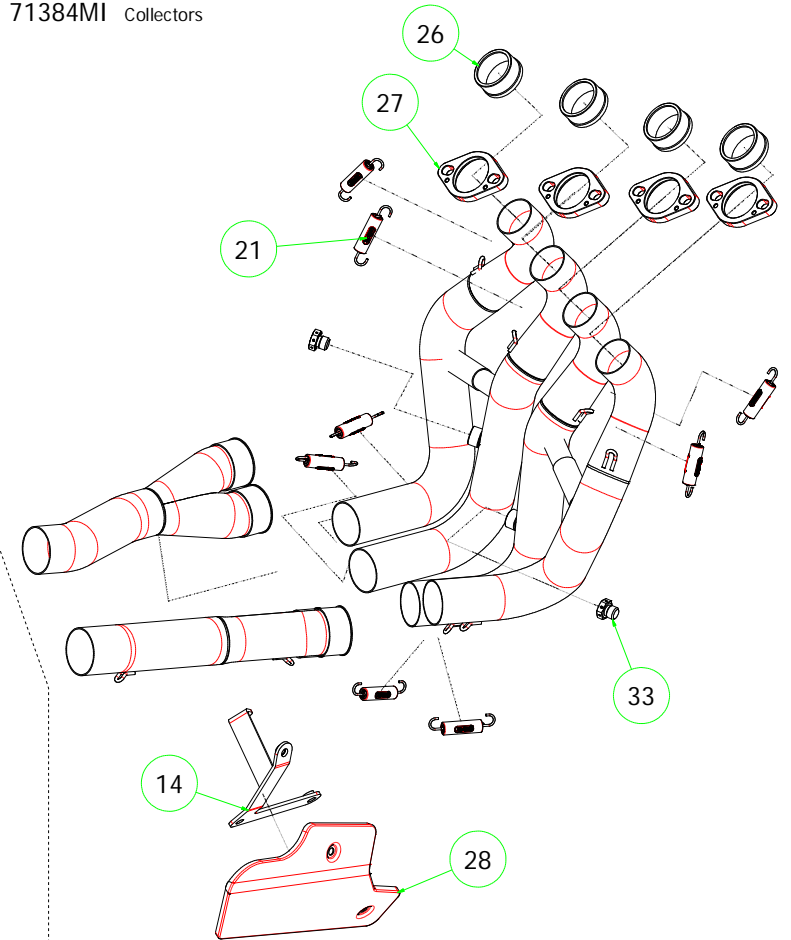

Kawasaki ZX-10R '08-09

71650PRI Homologated "Pro-Racing"
71150PRI Racing "Pro-Racing"

71386MI Mid Pipe

71384MI Collectors

71650RKI Homologated "Pro-Racing"
71150RKI Racing "Pro-Racing"

PARTI DI RICAMBIO / SPARE PARTS