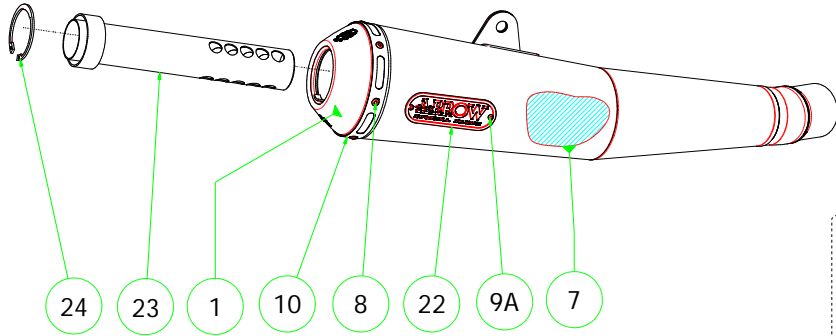

Kawasaki ZX-10R '08-09

71650PRI Homologated "Pro-Racing"
71150PRI Racing "Pro-Racing"

71386MI Mid Pipe

71384MI Collectors

71650RKI Homologated "Pro-Racing"
71150RKI Racing "Pro-Racing"

PARTI DI RICAMBIO / SPARE PARTS