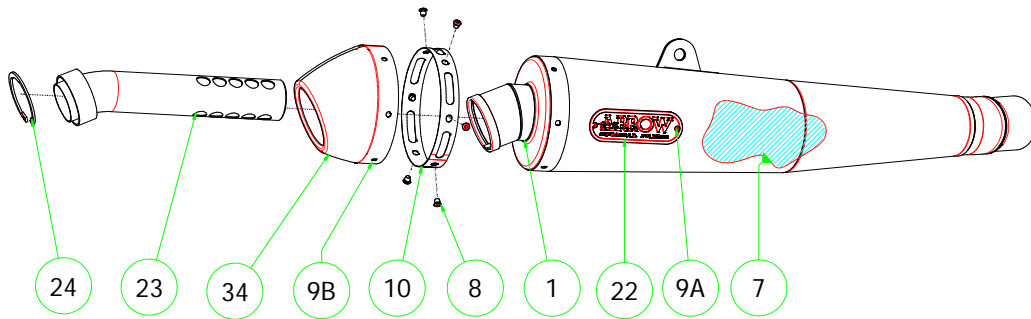

Kawasaki ZX-10R '08-09

71650PRI Homologated "Pro-Racing"
71150PRI Racing "Pro-Racing"

71386MI Mid Pipe

71384MI Collectors

71650RKI Homologated "Pro-Racing"
71150RKI Racing "Pro-Racing"

PARTI DI RICAMBIO / SPARE PARTS