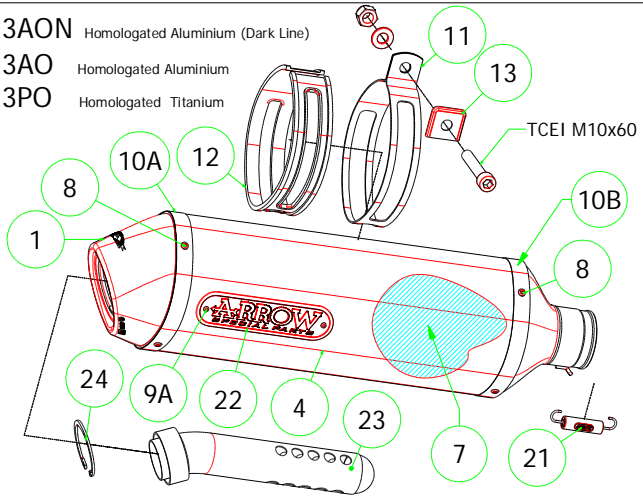

Kawasaki Z 750 '07-11 / Z 750 R '11

- 71723AON Homologated Aluminium (Dark Line)
- 71723AO Homologated Aluminium
- 71723PO Homologated Titanium