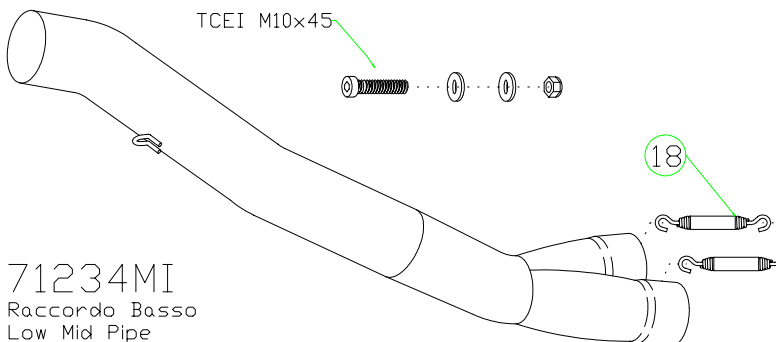

Yamaha YZF 1000 R1 '02/03

- 71028P□ Racing Titanium
- 71028M□ Racing Carbon
- 71628P□ Homologated Titanium
- 71628M□ Homologated Carbon
- 71628A□ Homologated Aluminium

71231MI
Raccordo Basso x coll. originali
Low Mid Pipe for stock collectors

71234MI
Raccordo Basso
Low Mid Pipe

71235MI
Raccordo Alto Titano
Titanium High Mid Pipe

71233MI
Raccordo Alto
High Mid Pipe

71232MI
Collettori
Collectors