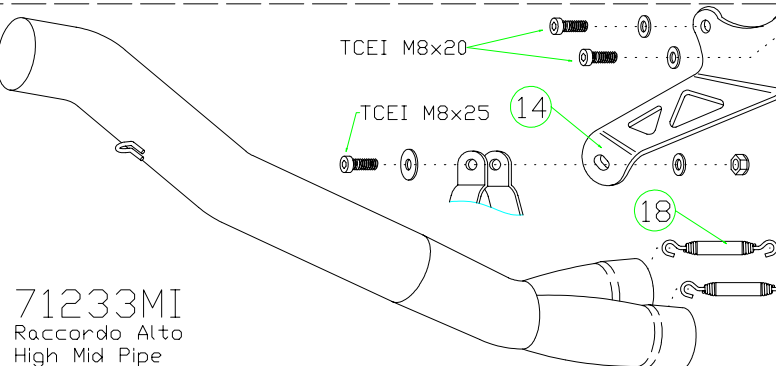

Yamaha YZF 1000 R1 '02/03

- 71028P□ Racing Titanium
- 71028M□ Racing Carbon
- 71628P□ Homologated Titanium
- 71628M□ Homologated Carbon
- 71628A□ Homologated Aluminium

71231MI
Raccordo Basso x coll. originali
Low Mid Pipe for stock collectors

71234MI
Raccordo Basso
Low Mid Pipe

71235MI
Raccordo Alto Titano
Titanium High Mid Pipe

71233MI
Raccordo Alto
High Mid Pipe

71232MI
Collettori
Collectors