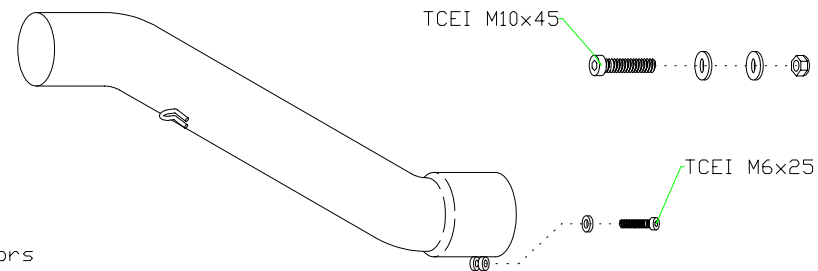

Yamaha YZF 1000 R1 '02/03

- 71028P□ Racing Titanium
- 71028M□ Racing Carbon
- 71628P□ Homologated Titanium
- 71628M□ Homologated Carbon
- 71628A□ Homologated Aluminium

71231MI
Raccordo Basso x coll. originali
Low Mid Pipe for stock collectors

71234MI
Raccordo Basso
Low Mid Pipe

71235MI
Raccordo Alto Titano
Titanium High Mid Pipe

71233MI
Raccordo Alto
High Mid Pipe

71232MI
Collettori
Collectors