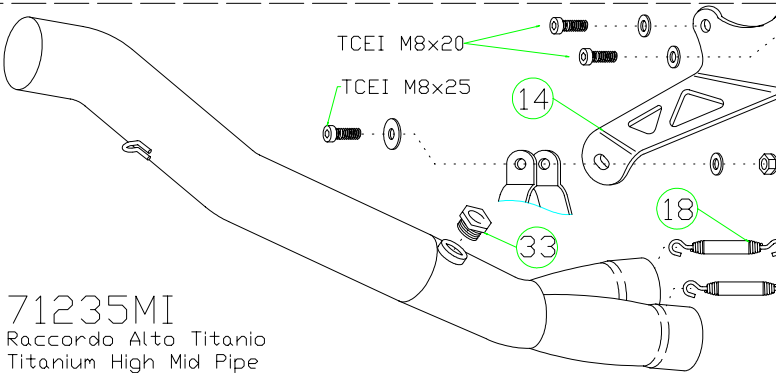

Yamaha YZF 1000 R1 '02/03

- 71028P□ Racing Titanium
- 71028M□ Racing Carbon
- 71628P□ Homologated Titanium
- 71628M□ Homologated Carbon
- 71628A□ Homologated Aluminium

71231MI
Raccordo Basso x coll. originali
Low Mid Pipe for stock collectors

71234MI
Raccordo Basso
Low Mid Pipe

71235MI
Raccordo Alto Titano
Titanium High Mid Pipe

71233MI
Raccordo Alto
High Mid Pipe

71232MI
Collettori
Collectors