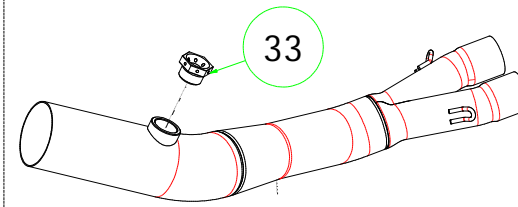

- 71705PK Homologated Titanium-Carbon