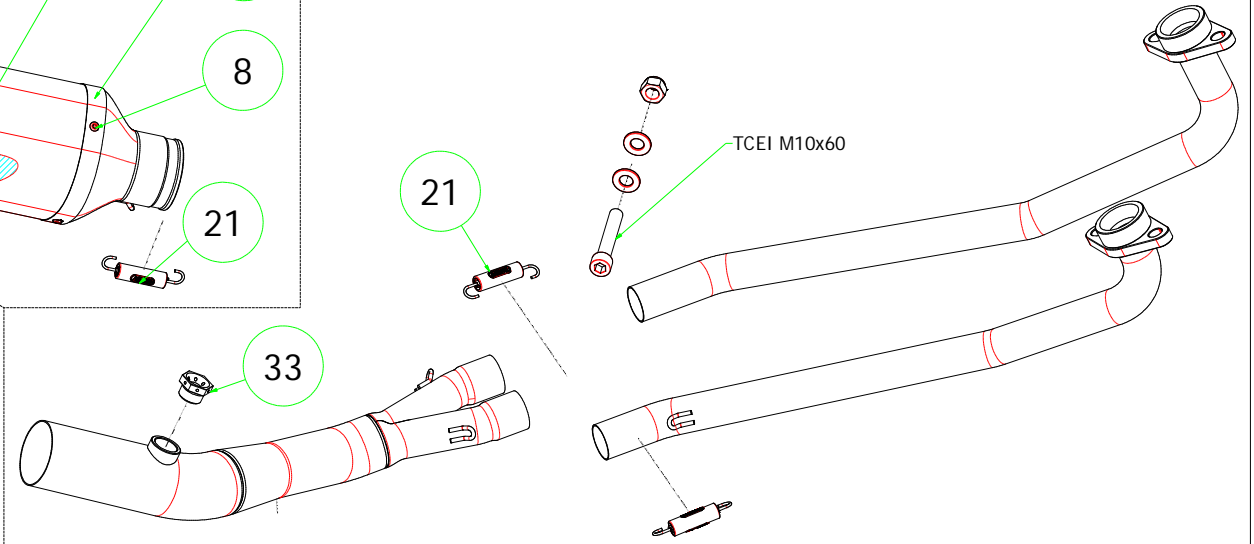

Yamaha YP T-Max 500 '01-07

- 71705PO Homologated Titanium
- 71705AO Homologated Aluminium
- 71705AON Homologated Aluminium (Dark L.)

- 71342MI Collectors

- 71705PK Homologated Titanium-Carbon

- 71623PO Homologated Titanium
- 71623AO Homologated Aluminium

- 71267MI Collectors