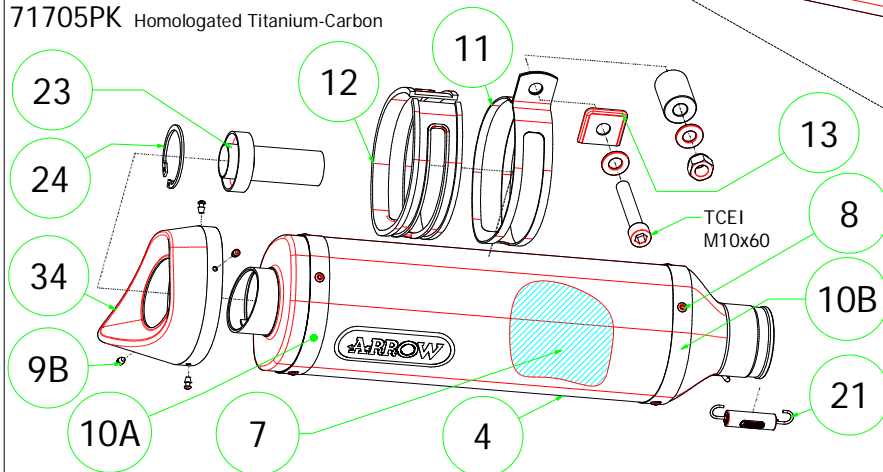

- 71705PK Homologated Titanium-Carbon