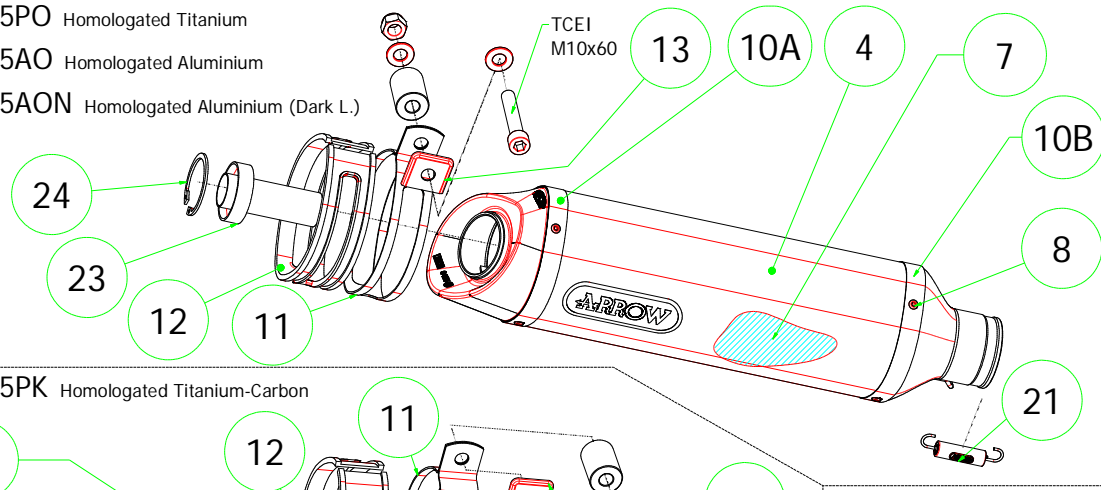

Yamaha YP T-Max 500 '01-07

- 71705PO Homologated Titanium
- 71705AO Homologated Aluminium
- 71705AON Homologated Aluminium (Dark L.)

- 71342MI Collectors