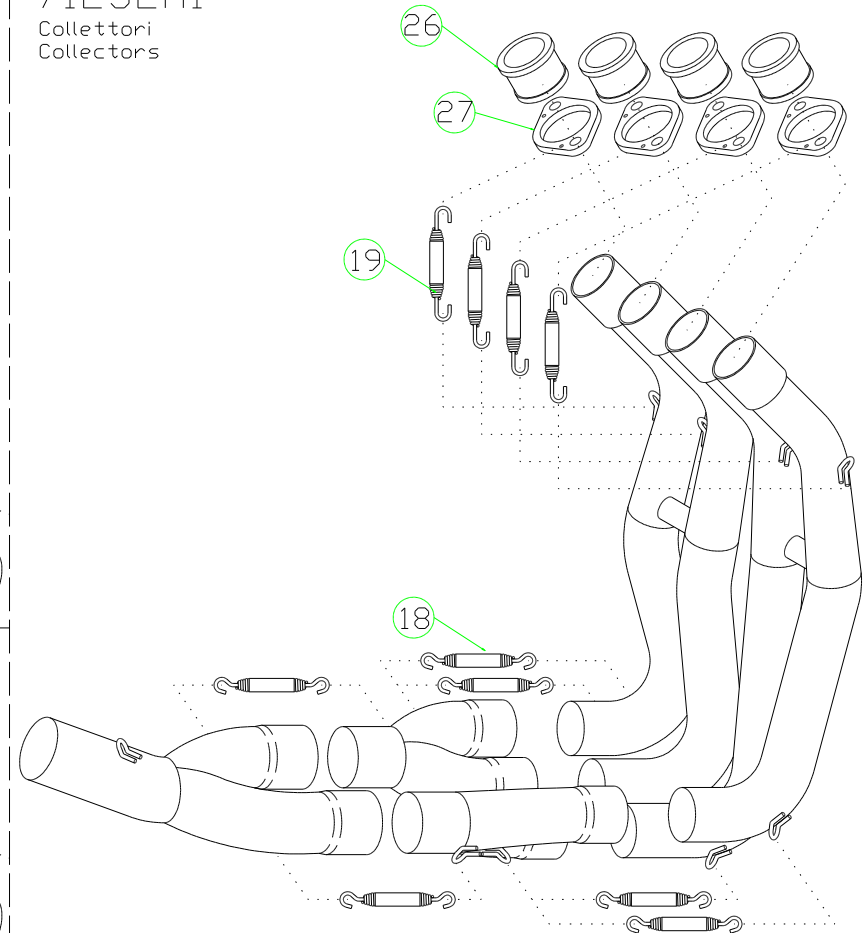

Yamaha FZS 1000 '01/05

- 71616PO Homologated Titanium
- 71616AO Homologated Aluminium
- 71616MO Homologated Carbon
- 71016PO Racing Titanium
- 71016MO Racing Carbon

71220MI
Raccordo Basso x coll. originali
Low Mid Pipe for stock collectors

71218MI
Raccordo Alto
High Mid Pipe

71232MI
Collettori
Collectors

71219MI
Raccordo Basso
Low Mid Pipe