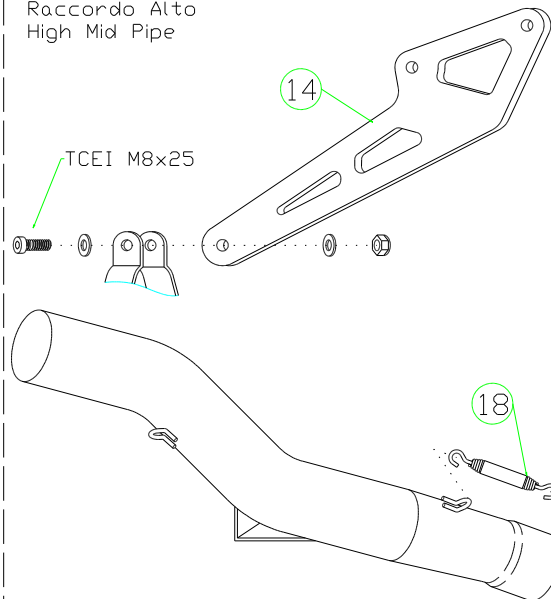

Yamaha FZS 1000 '01/05

- 71616PO Homologated Titanium
- 71616AO Homologated Aluminium
- 71616MO Homologated Carbon
- 71016PO Racing Titanium
- 71016MO Racing Carbon

71220MI
Raccordo Basso x coll. originali
Low Mid Pipe for stock collectors

71218MI
Raccordo Alto
High Mid Pipe

71232MI
Collettori
Collectors

71219MI
Raccordo Basso
Low Mid Pipe