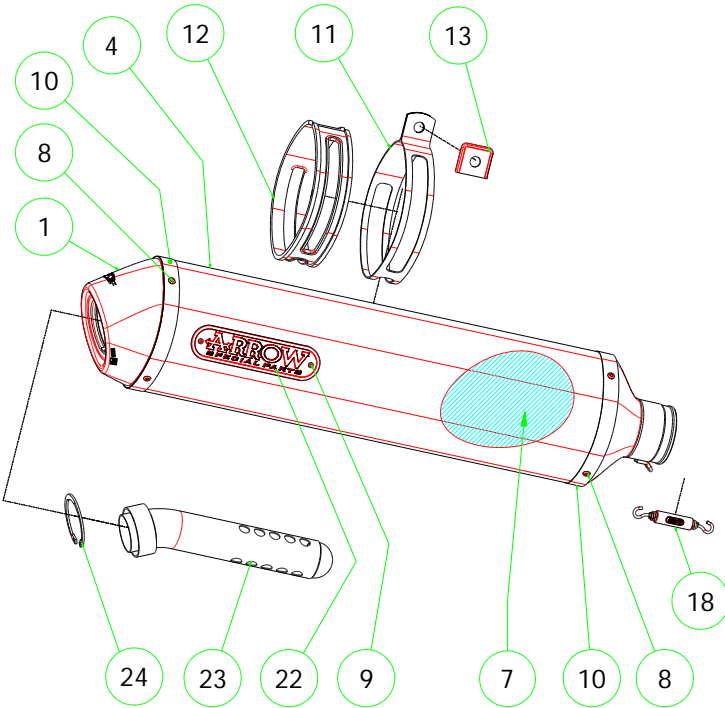

Yamaha FZS 1000 '01/05

- 71616PO Homologated Titanium
- 71616AO Homologated Aluminium
- 71616MO Homologated Carbon
- 71016PO Racing Titanium
- 71016MO Racing Carbon

71220MI
Raccordo Basso x coll. originali
Low Mid Pipe for stock collectors

71218MI
Raccordo Alto
High Mid Pipe

71232MI
Collettori
Collectors

71219MI
Raccordo Basso
Low Mid Pipe