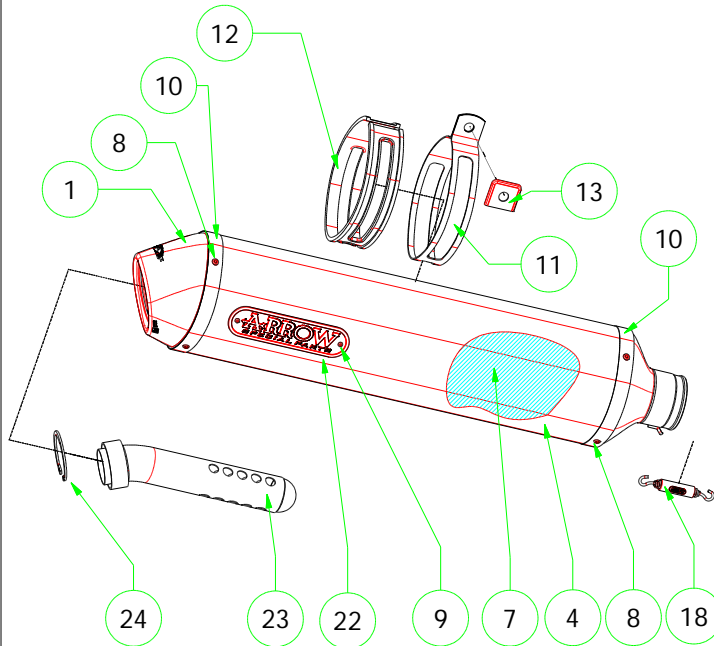

Yamaha YZF 1000 R1 '98/01

- 71004P□ Racing Titanium
- 71004M□ Racing Carbon
- 71604P□ Homologated Titanium
- 71604M□ Homologated Carbon
- 71604A□ Homologated Aluminium

71187MI
Raccordo Basso x coll. originali
Low Mid Pipe for stock collectors

71186MI
Raccordo Alto / Basso
High / Low Mid Pipe

71226MI
Collettori
Collectors