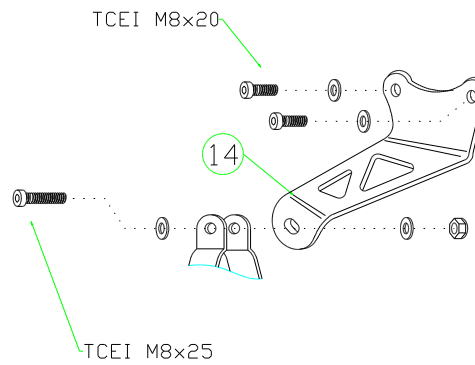

Yamaha YZF 1000 R1 '98/01

- 71004P□ Racing Titanium
- 71004M□ Racing Carbon
- 71604P□ Homologated Titanium
- 71604M□ Homologated Carbon
- 71604A□ Homologated Aluminium

71187MI
Raccordo Basso x coll. originali
Low Mid Pipe for stock collectors

71186MI
Raccordo Alto / Basso
High / Low Mid Pipe

71226MI
Collettori
Collectors