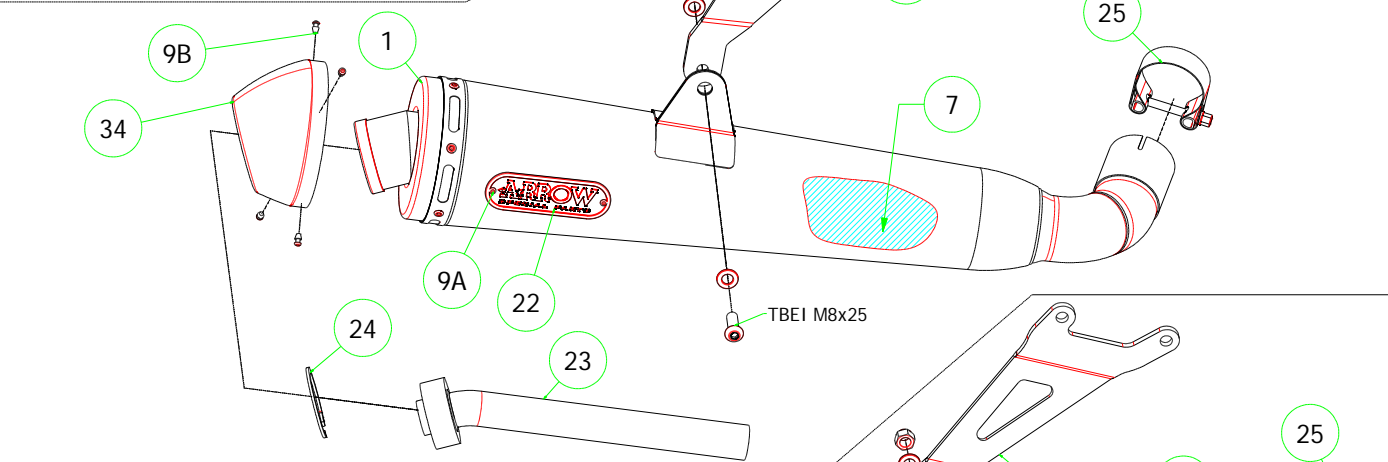

Honda CB 1000 R '08-10

71651PRI Homologated Pro-Racing
71151PRI Pro-Racing

71651RKI Homologated Pro-Racing
71151RKI Pro-Racing

71152PR Pro-Racing (STD)
71152PRK Pro-Racing (Carbon)

Only 71152PRK

71389MI Mid-Pipe

71422MI Collettori / Collectors