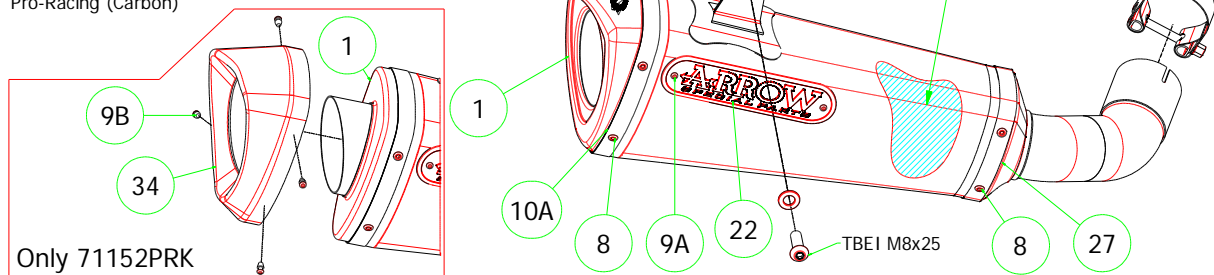

71152PR Pro-Racing (STD)
71152PRK Pro-Racing (Carbon)

Only 71152PRK

71389MI Mid-Pipe