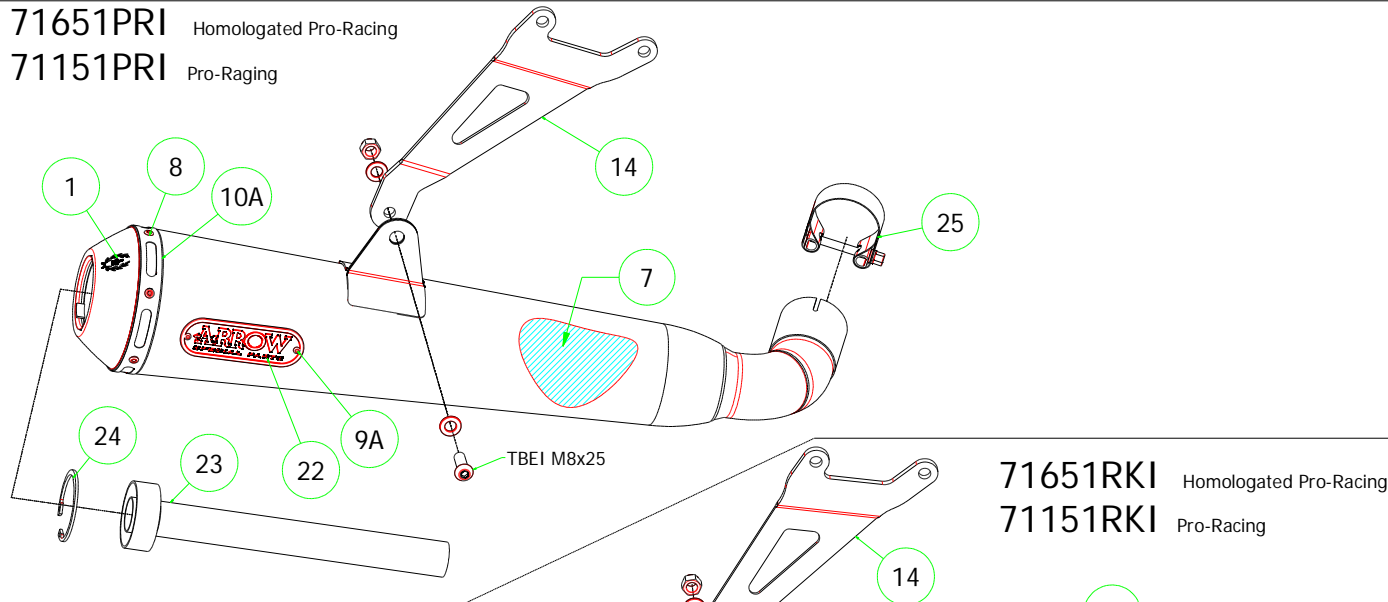

Honda CB 1000 R '08-10

71651PRI Homologated Pro-Racing
71151PRI Pro-Racing

71651RKI Homologated Pro-Racing
71151RKI Pro-Racing

71152PR Pro-Racing (STD)
71152PRK Pro-Racing (Carbon)

Only 71152PRK

71389MI Mid-Pipe