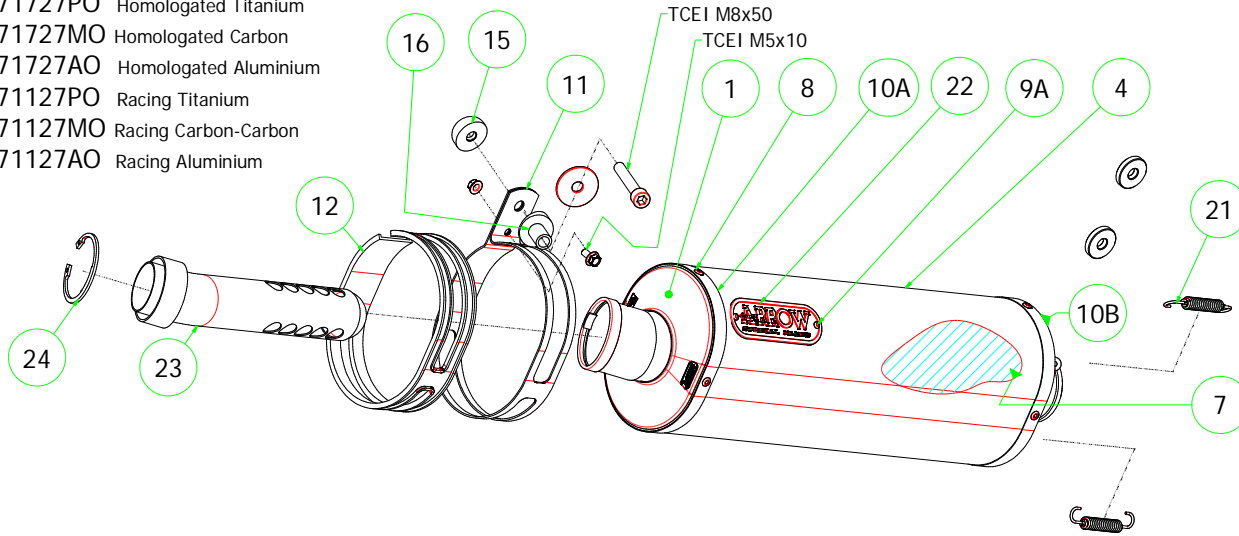

Honda CBR 1000 RR '08-09

- 71727PO Homologated Titanium
- 71727MO Homologated Carbon
- 71727AO Homologated Aluminium
- 71127PO Racing Titanium
- 71127MO Racing Carbon-Carbon
- 71127AO Racing Aluminium