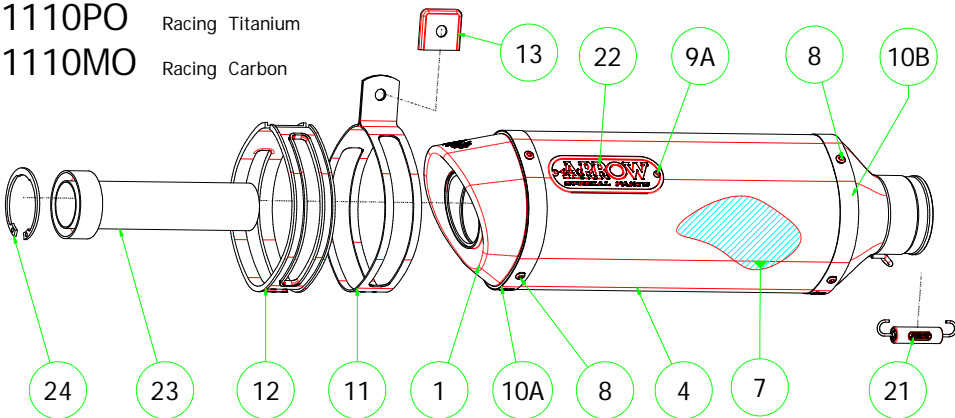

MV Agusta Brutale 920 - 990 R - 1090 RR

71110PK Racing Titanium-Carbon
71110MK Racing Carbon-Carbon

71110AON Racing Aluminium (Dark Line)
71110AO Racing Aluminium
71110PO Racing Titanium
71110MO Racing Carbon