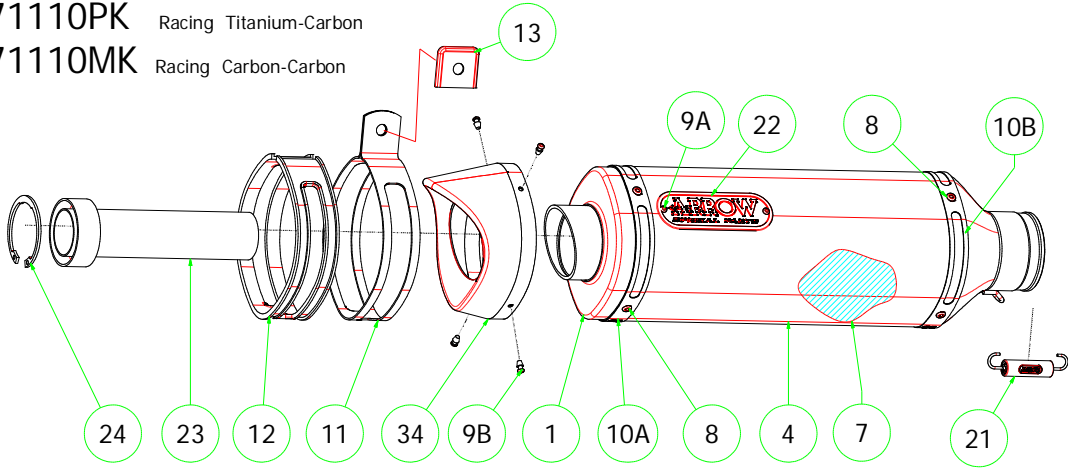

MV Agusta Brutale 920 - 990 R - 1090 RR

71110PK Racing Titanium-Carbon
71110MK Racing Carbon-Carbon

71110AON Racing Aluminium (Dark Line)
71110AO Racing Aluminium
71110PO Racing Titanium
71110MO Racing Carbon