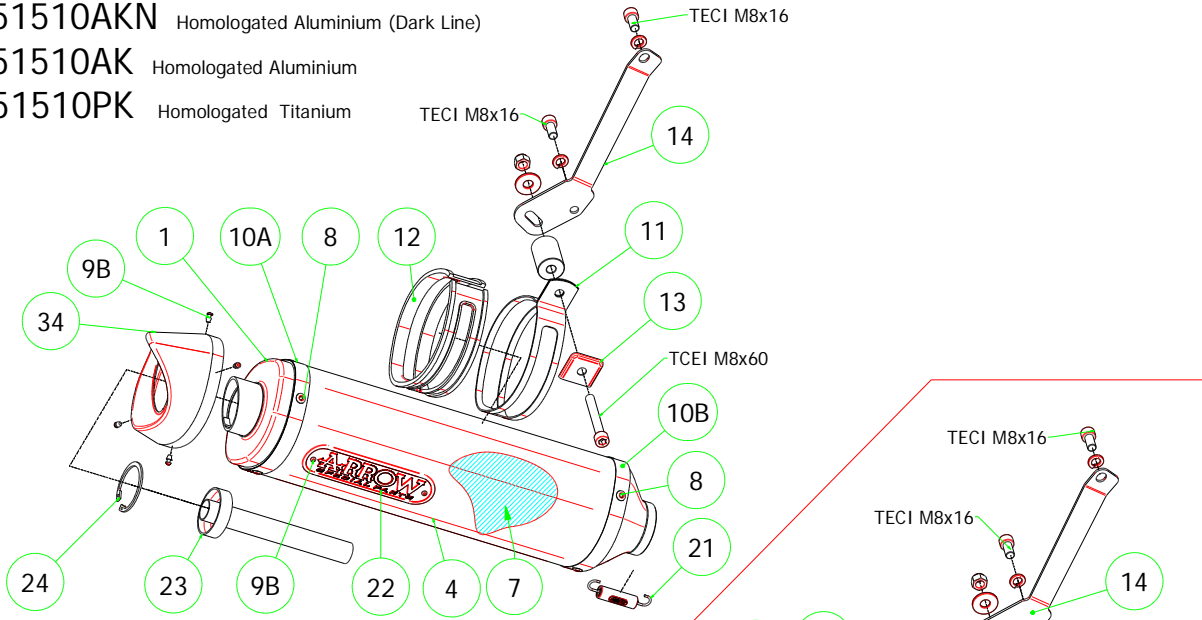

KTM Duke 125 '11-12

51510AKN Homologated Aluminium (Dark Line)

51510AK Homologated Aluminium

51510PK Homologated Titanium