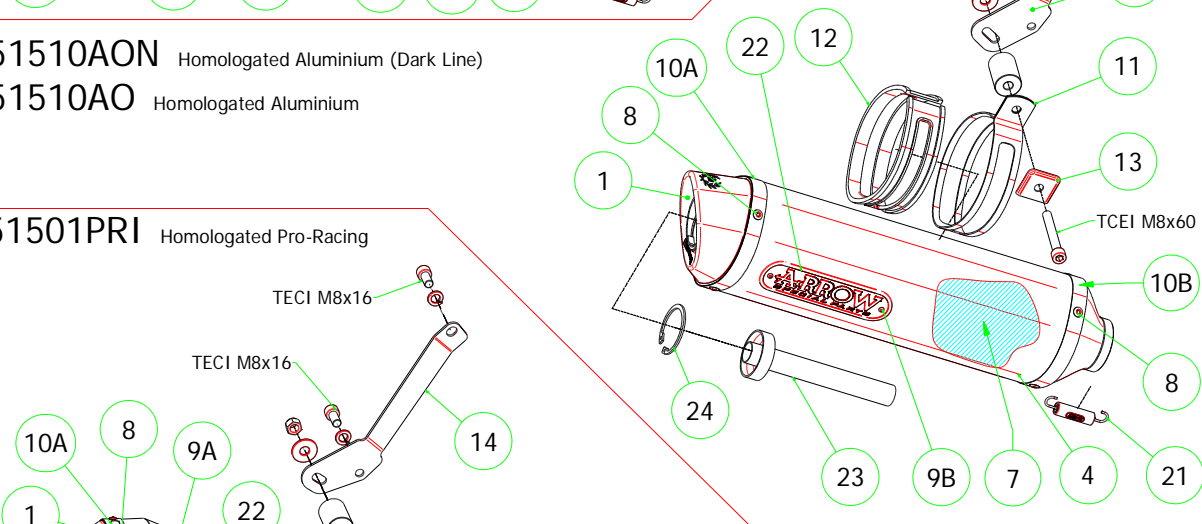

11013KZ

Catalyzed

51010MI Mid Pipe

51510AON Homologated Aluminium (Dark Line)

51510AO Homologated Aluminium