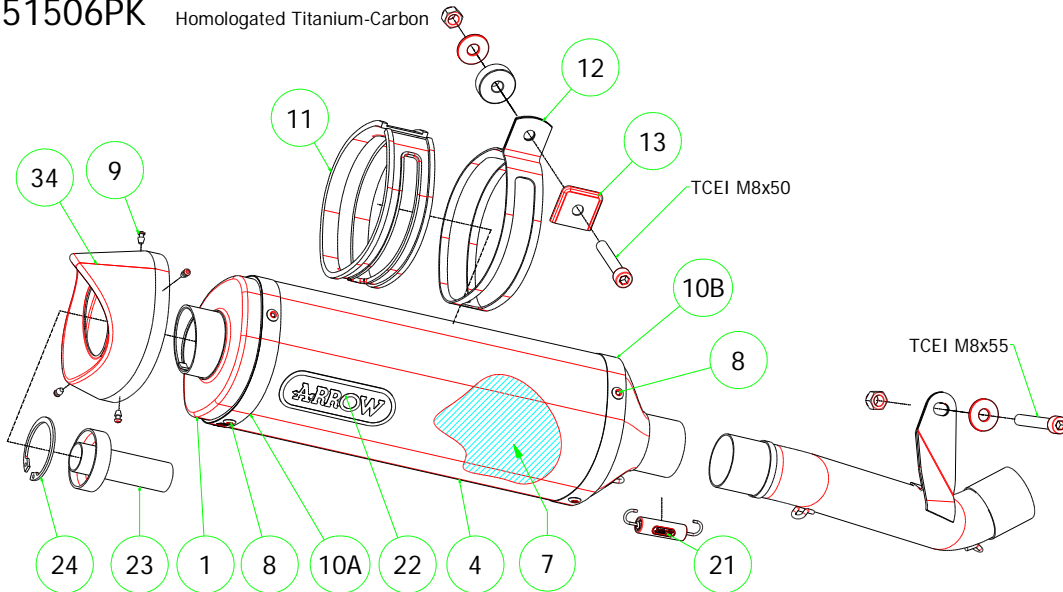

Honda CBR 125 R '11-12

51506AKN Homologated Aluminium-Carbon (Dark Line)

51506AK Homologated Aluminium-Carbon

51506PK Homologated Titanium-Carbon

51005MI

Raccordo / Mid Pipe