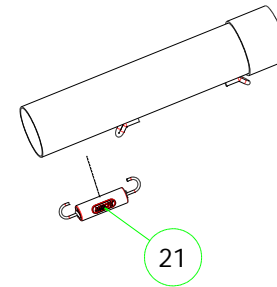

Honda CBR 125 R '11-12

51506AKN Homologated Aluminium-Carbon (Dark Line)

51506AK Homologated Aluminium-Carbon

51506PK Homologated Titanium-Carbon

51005MI

Raccordo / Mid Pipe

51007MI

Collettore / Collector

51506AO Homologated Aluminium

51506AON Homologated Aluminium (Dark Line)

51005KZ

Raccordo Catalizzato
Catalyzed Mid Pipe