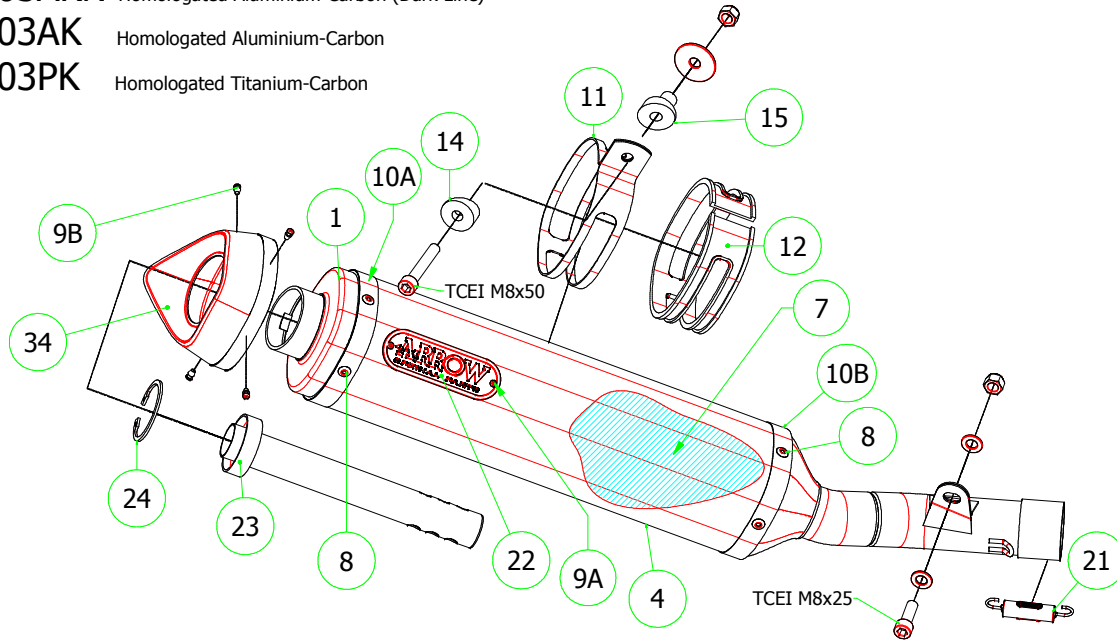

Yamaha YZF-R 125 '08-12

51503AKN Homologated Aluminium-Carbon (Dark Line)

51503AK Homologated Aluminium-Carbon

51503PK Homologated Titanium-Carbon