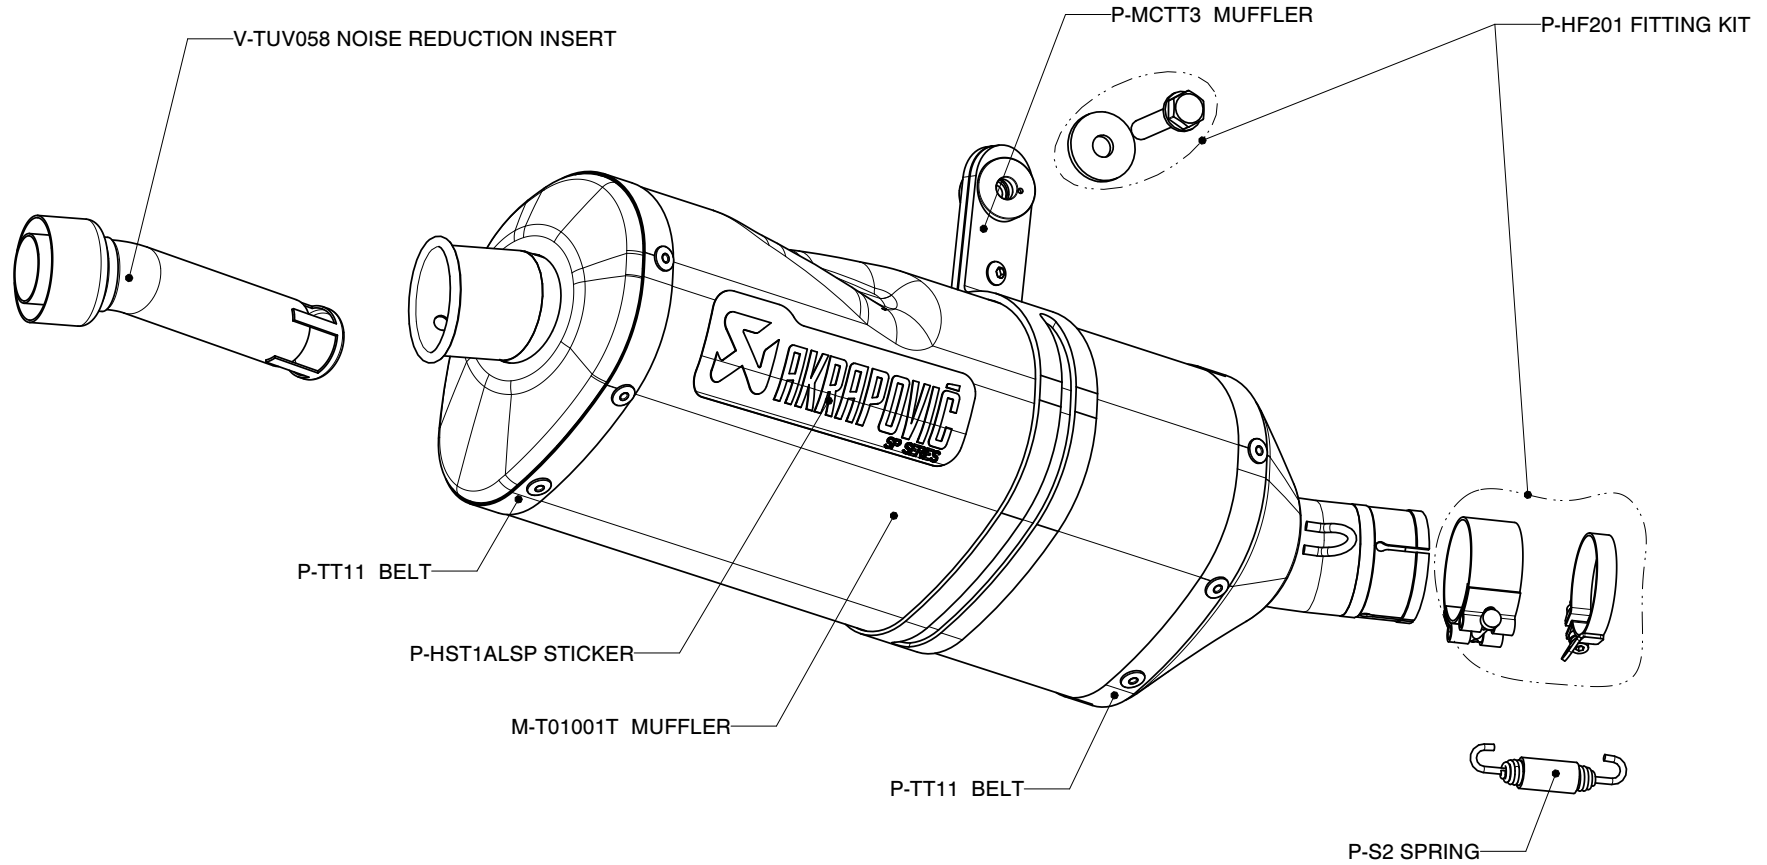

KAWASAKI ER-6N/F, SLIP-ON exhaust system
Product code: SS-K6SO5-TT

MUFFLER REPAIR KITS	
REPACK	P-RPCK28
SLEEVE	P-RKS244TT35