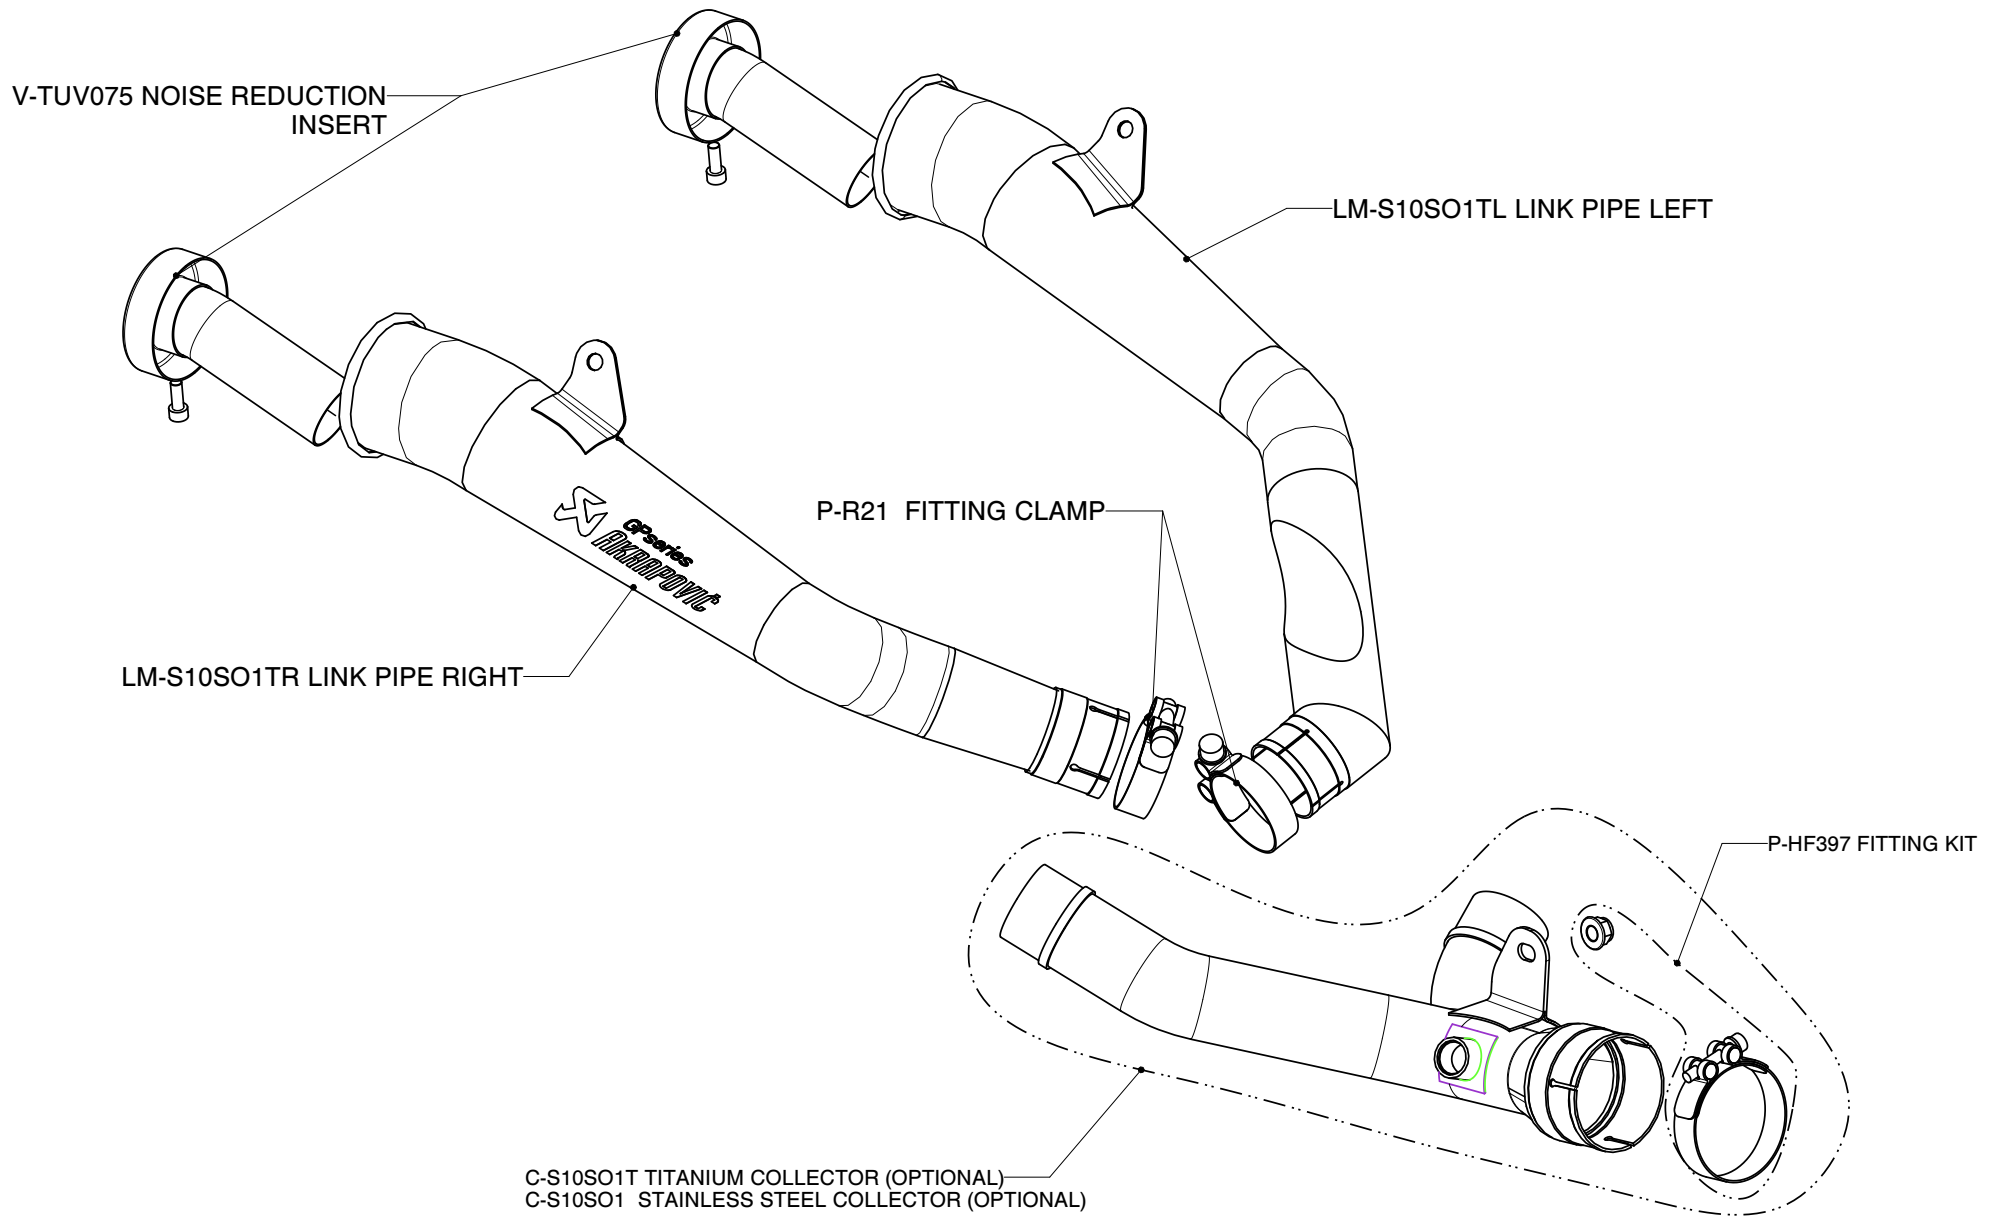

SUZUKI GSX-R1000, SLIP-ON exhaust system / MEGAPHONE
Product code: SM-S10SO1T

SUZUKI GSX-R1000 2009

STOCK EXHAUST

AKRAPOVIC SLIP-ON TWIN CONICAL MUFF.