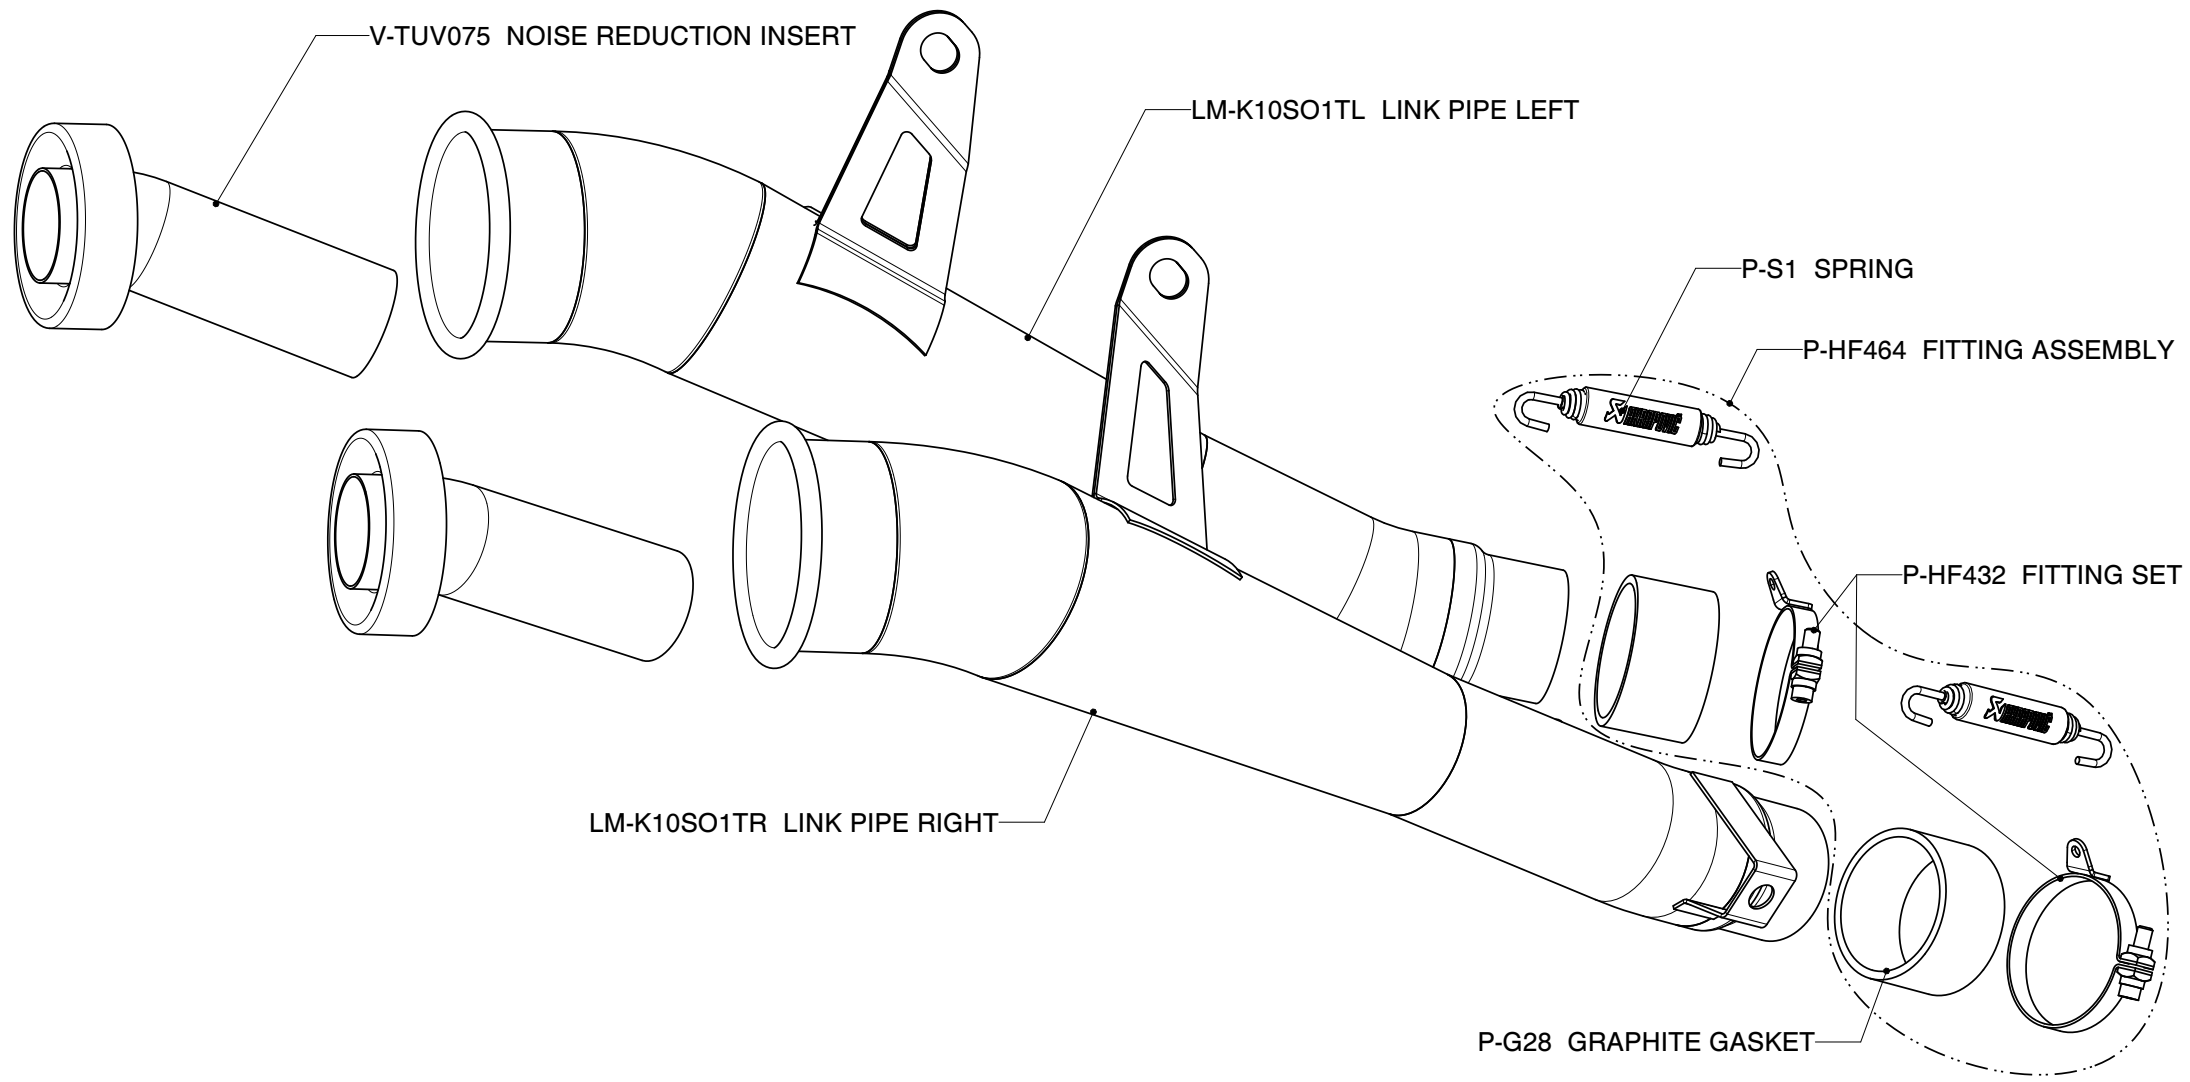

WARNING! SYSTEM DOES NOT FIT ON Z1000SX WITH SIDE CASES!

KAWASAKI Z1000 / SLIP-ON exhaust system/ MEGAPHONE
KAWASAKI Z1000 SX
Product code: **SM-K10SO1T**

KAWASAKI Z1000 2010

STOCK EXHAUST

AKRAPOVIC SLIP-ON MEGAFON