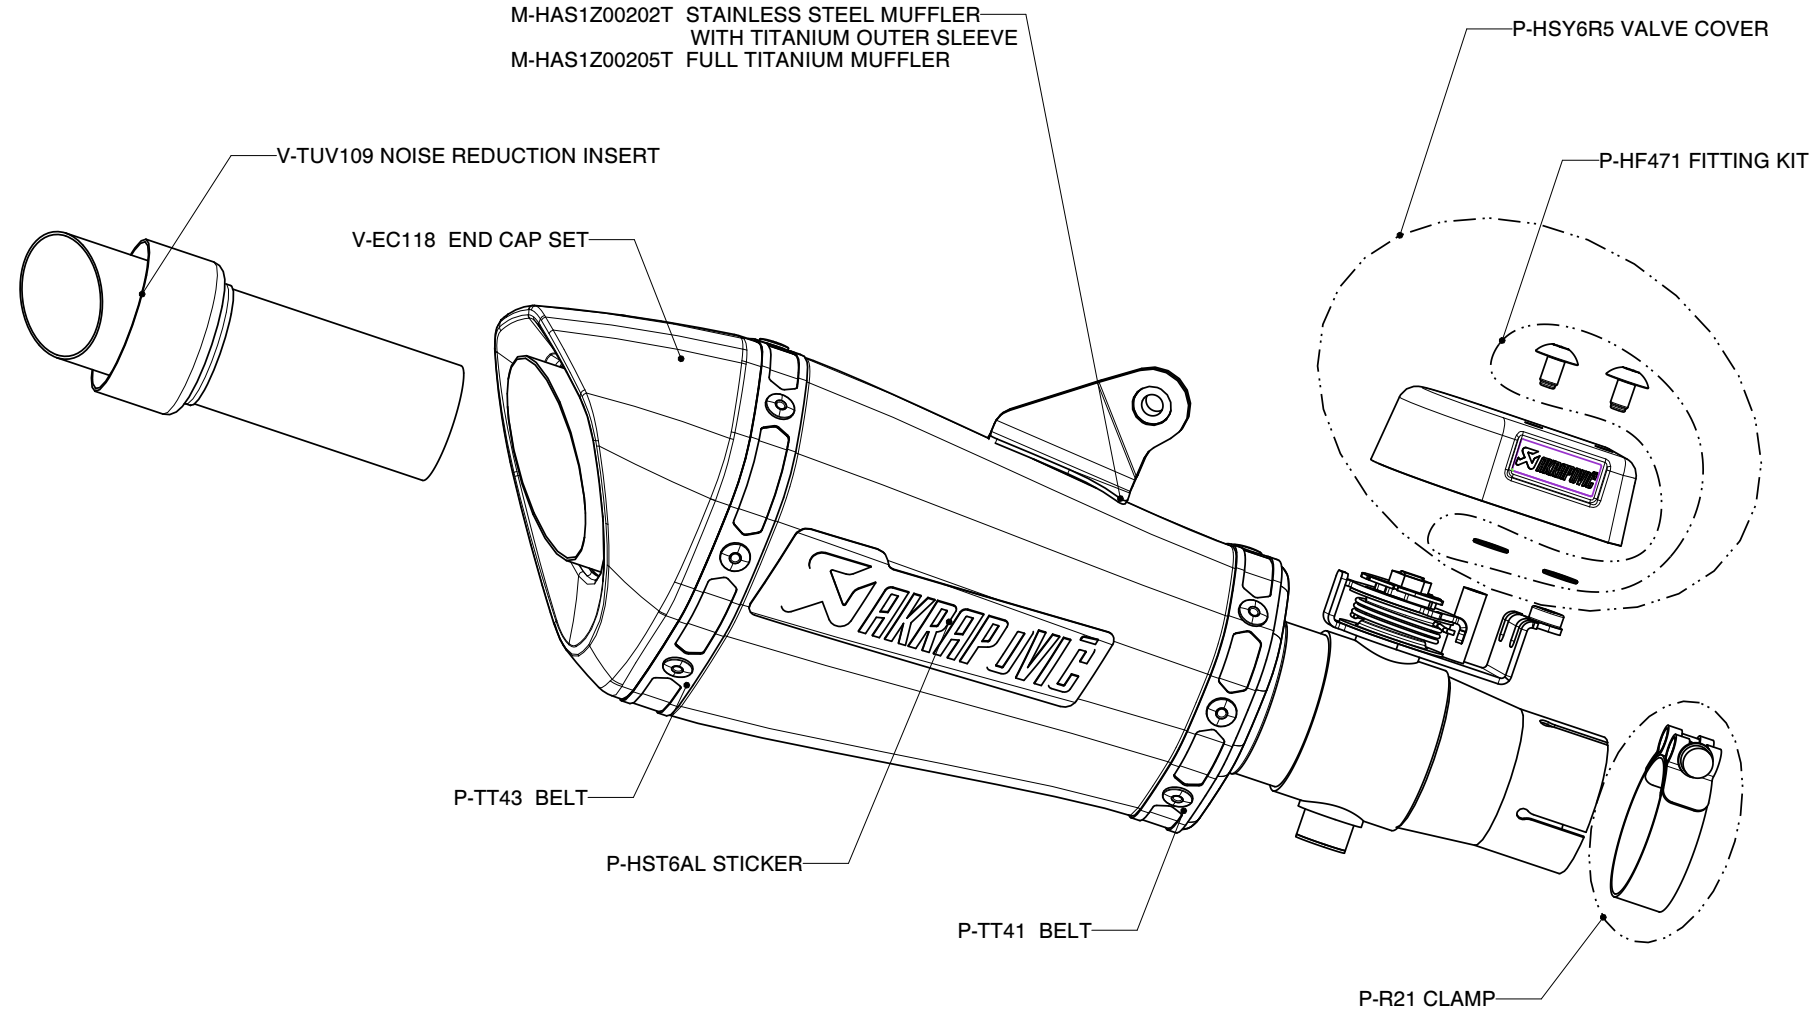

# Yamaha YZF R6, SLIP-ON exhaust system / EC Type approval

Product code: S-Y6SO9-HASZ

S-Y6SO9T-HASZ

MUFFLER REPAIR KITS	
REPACK	P-RPCK5
SLEEVE	P-RKS288ASZ19