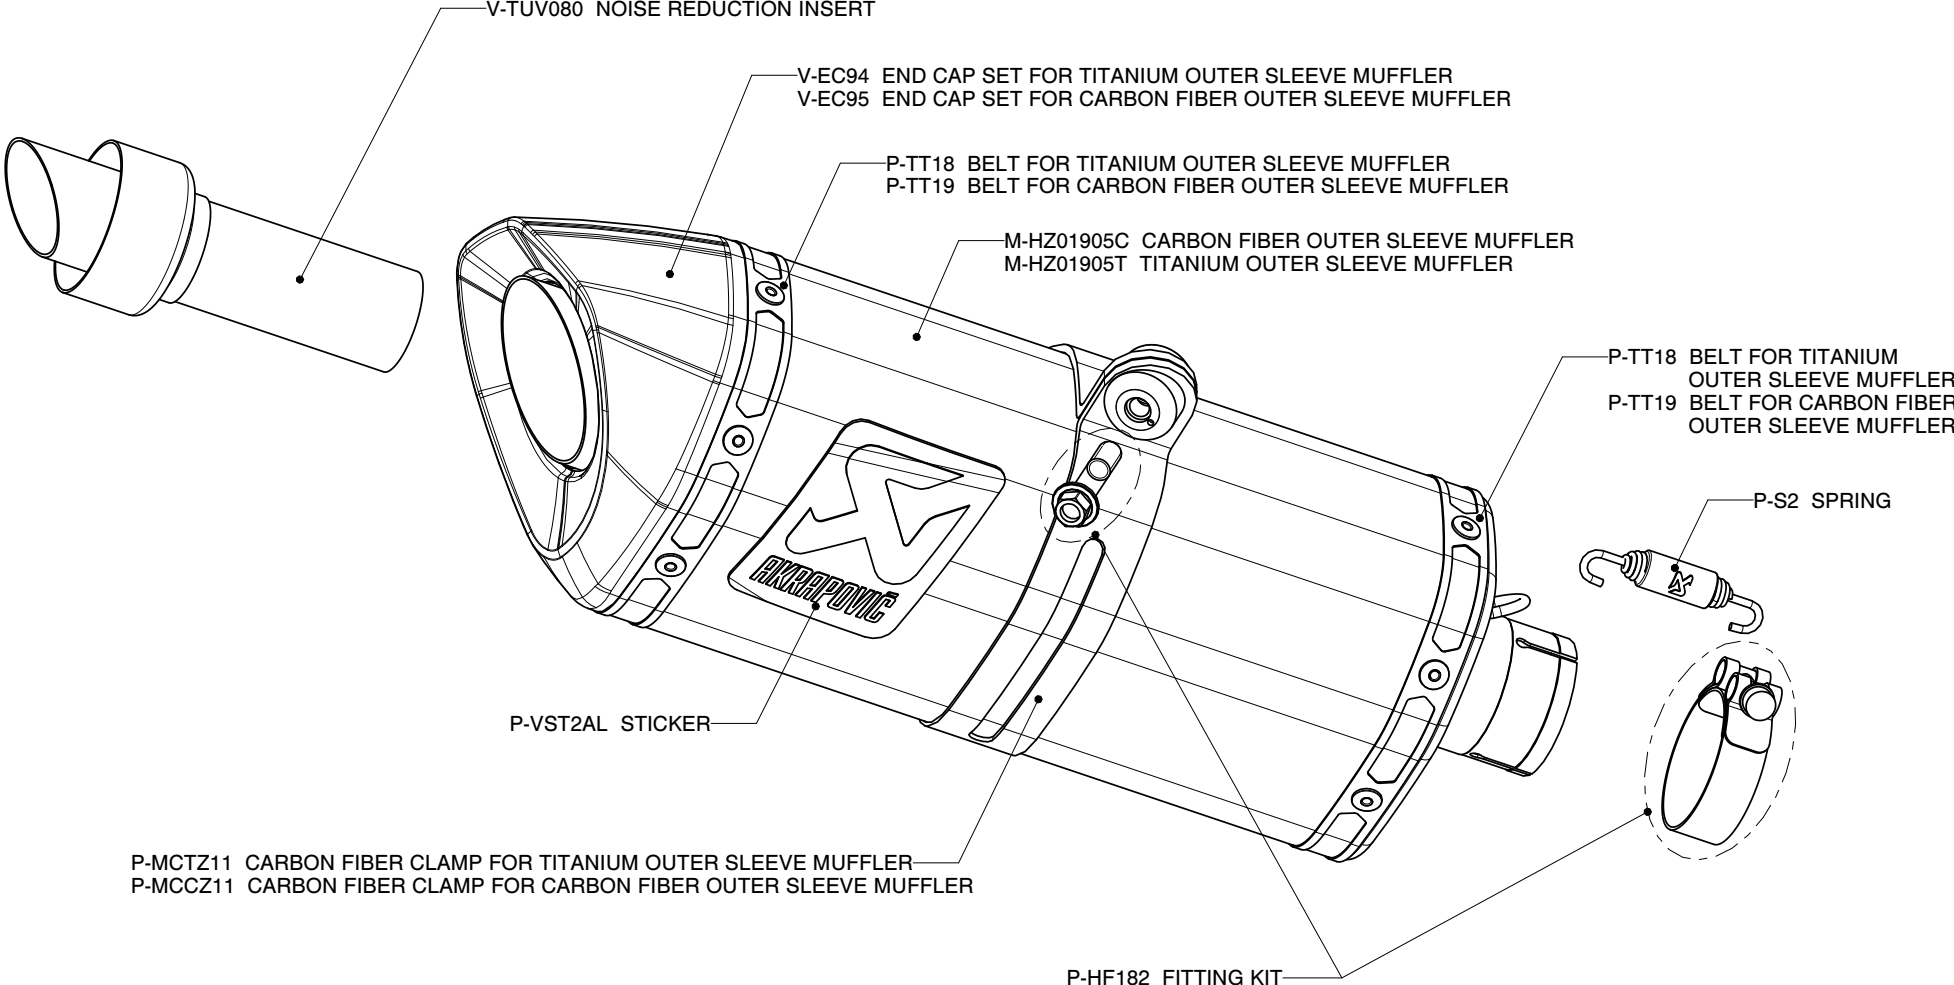

**YAMAHA R6 / SLIP-ON exhaust system / Street legal**

**Product code: S-Y6SO7-HZC**

**S-Y6SO7-HZT**

MUFFLER REPAIR KITS	
REPACK	P-RPCK38
SLEEVE	P-RKS196ZT27 - TITANIUM
	P-RKS195ZC27 - CARBON