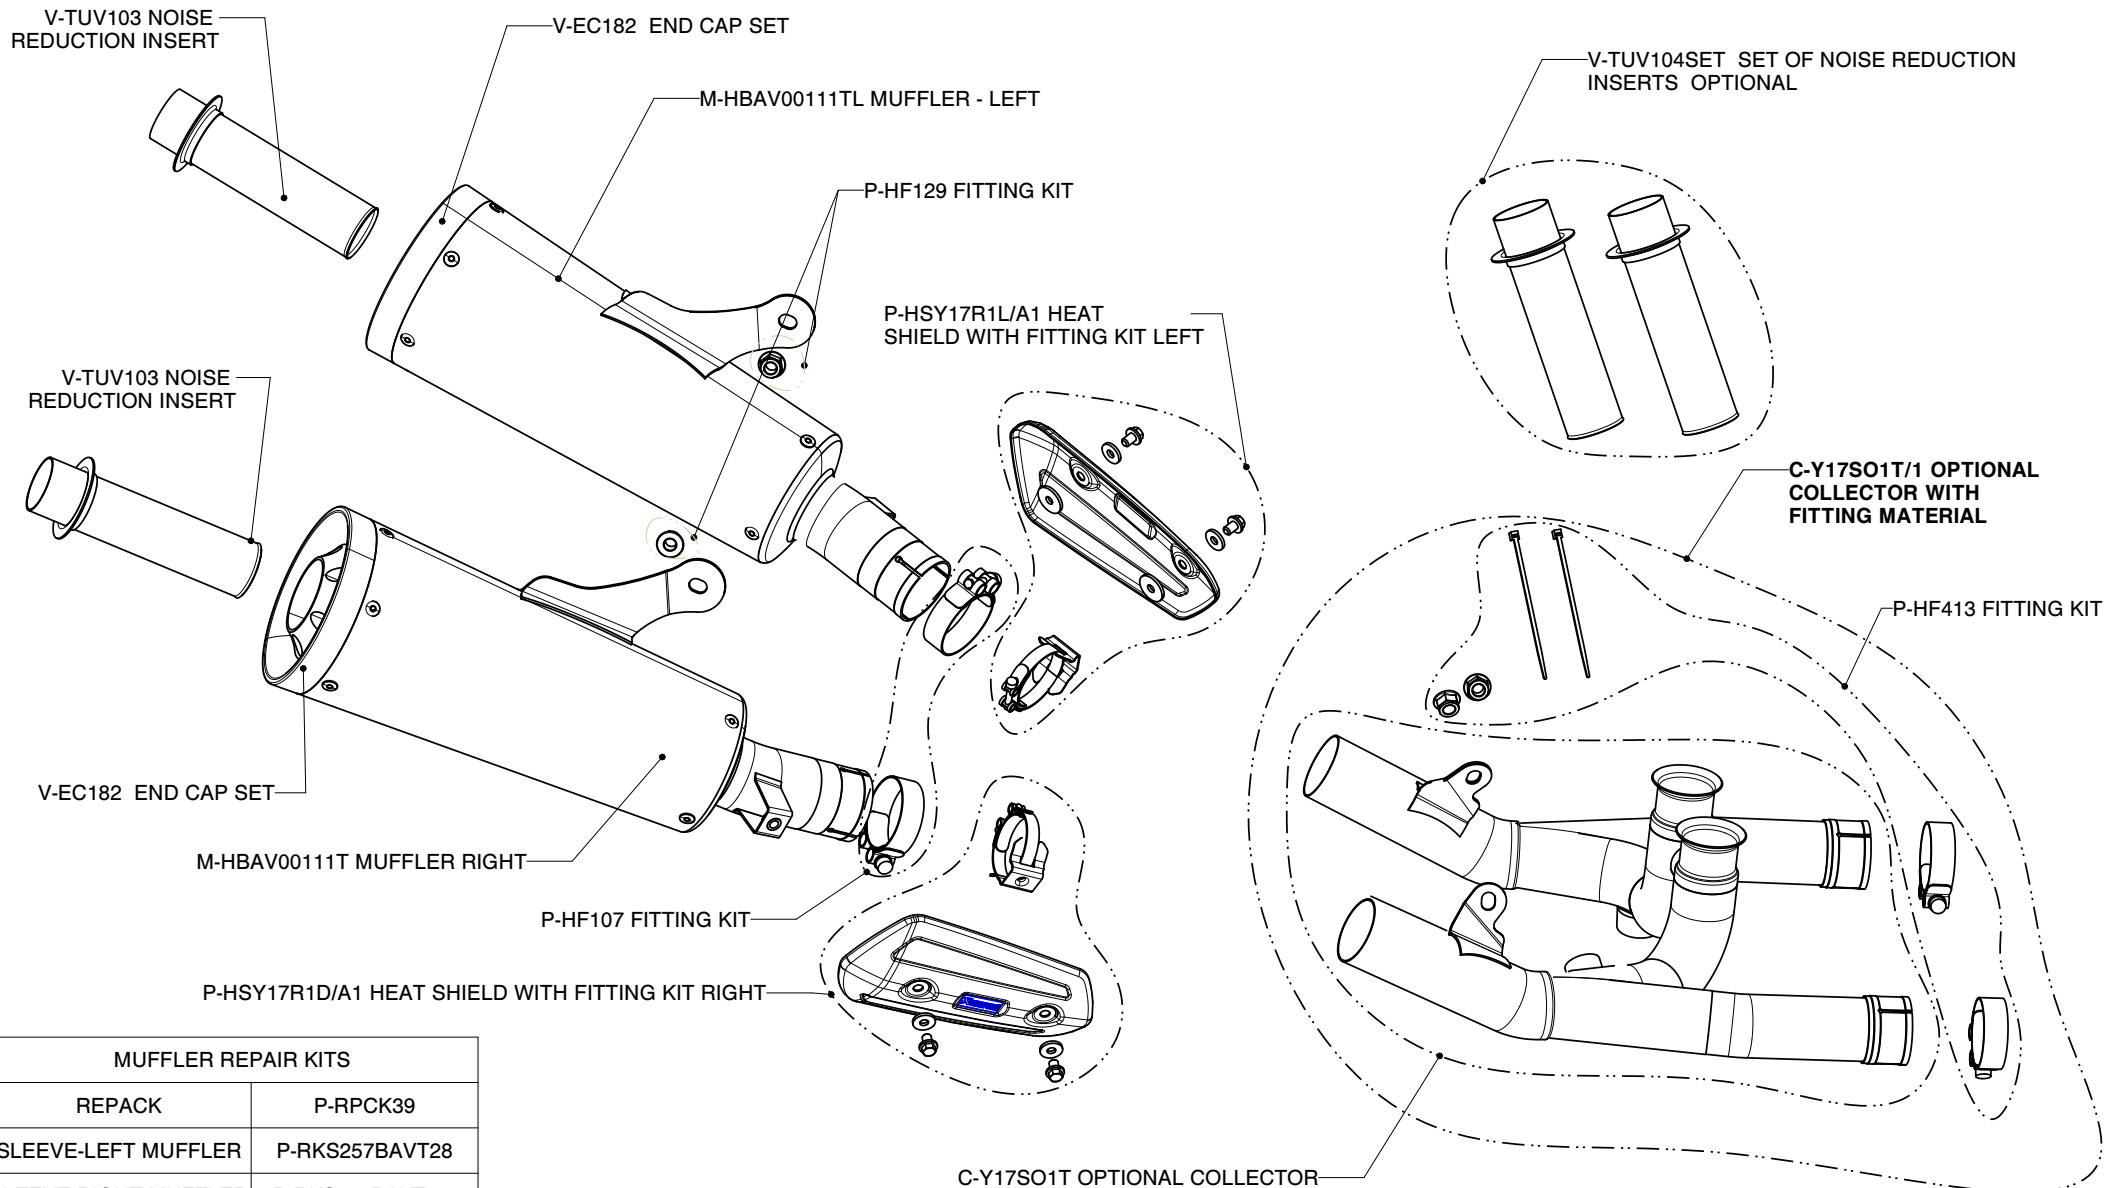

YAMAHA V-MAX, SLIP-ON exhaust system / EC Type-approval

Product codes: S-Y17SO1-HBAV

WARNING! IN COMBINATION WITH OPTIONAL COLLECTOR, THE SLIP-ON HOMOLOGATION IS NOT VALID!

MUFFLER REPAIR KITS	
REPACK	P-RPCK39
SLEEVE-LEFT MUFFLER	P-RKS257BAVT28
SLEEVE-RIGHT MUFFLER	P-RKS258BAVT28