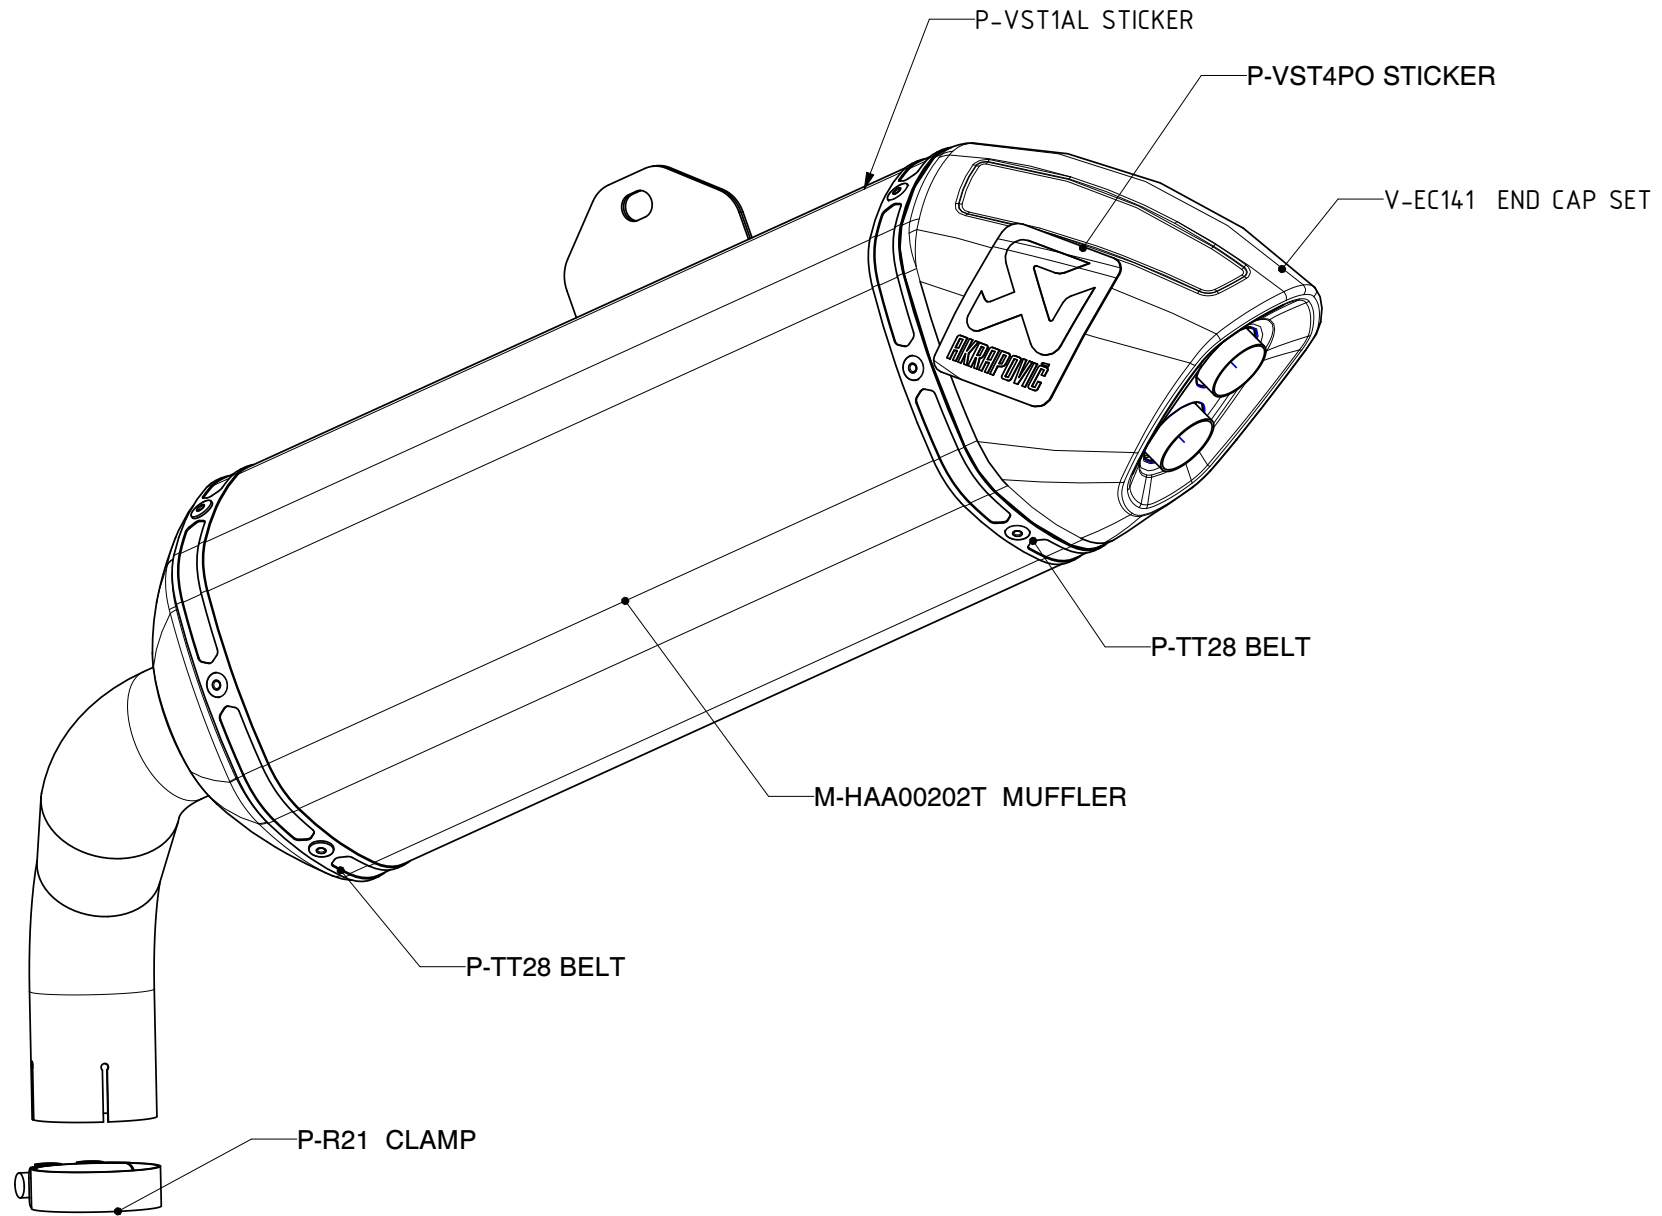

YAMAHA XT1200Z SUPER TENERE, SLIP-ON exhaust system / Street legal

Product code: S-Y12SO1-HAAT

MUFFLER REPAIR KITS	
REPACK	P-RPCK42
SLEEVE	P-RKS301AAT38