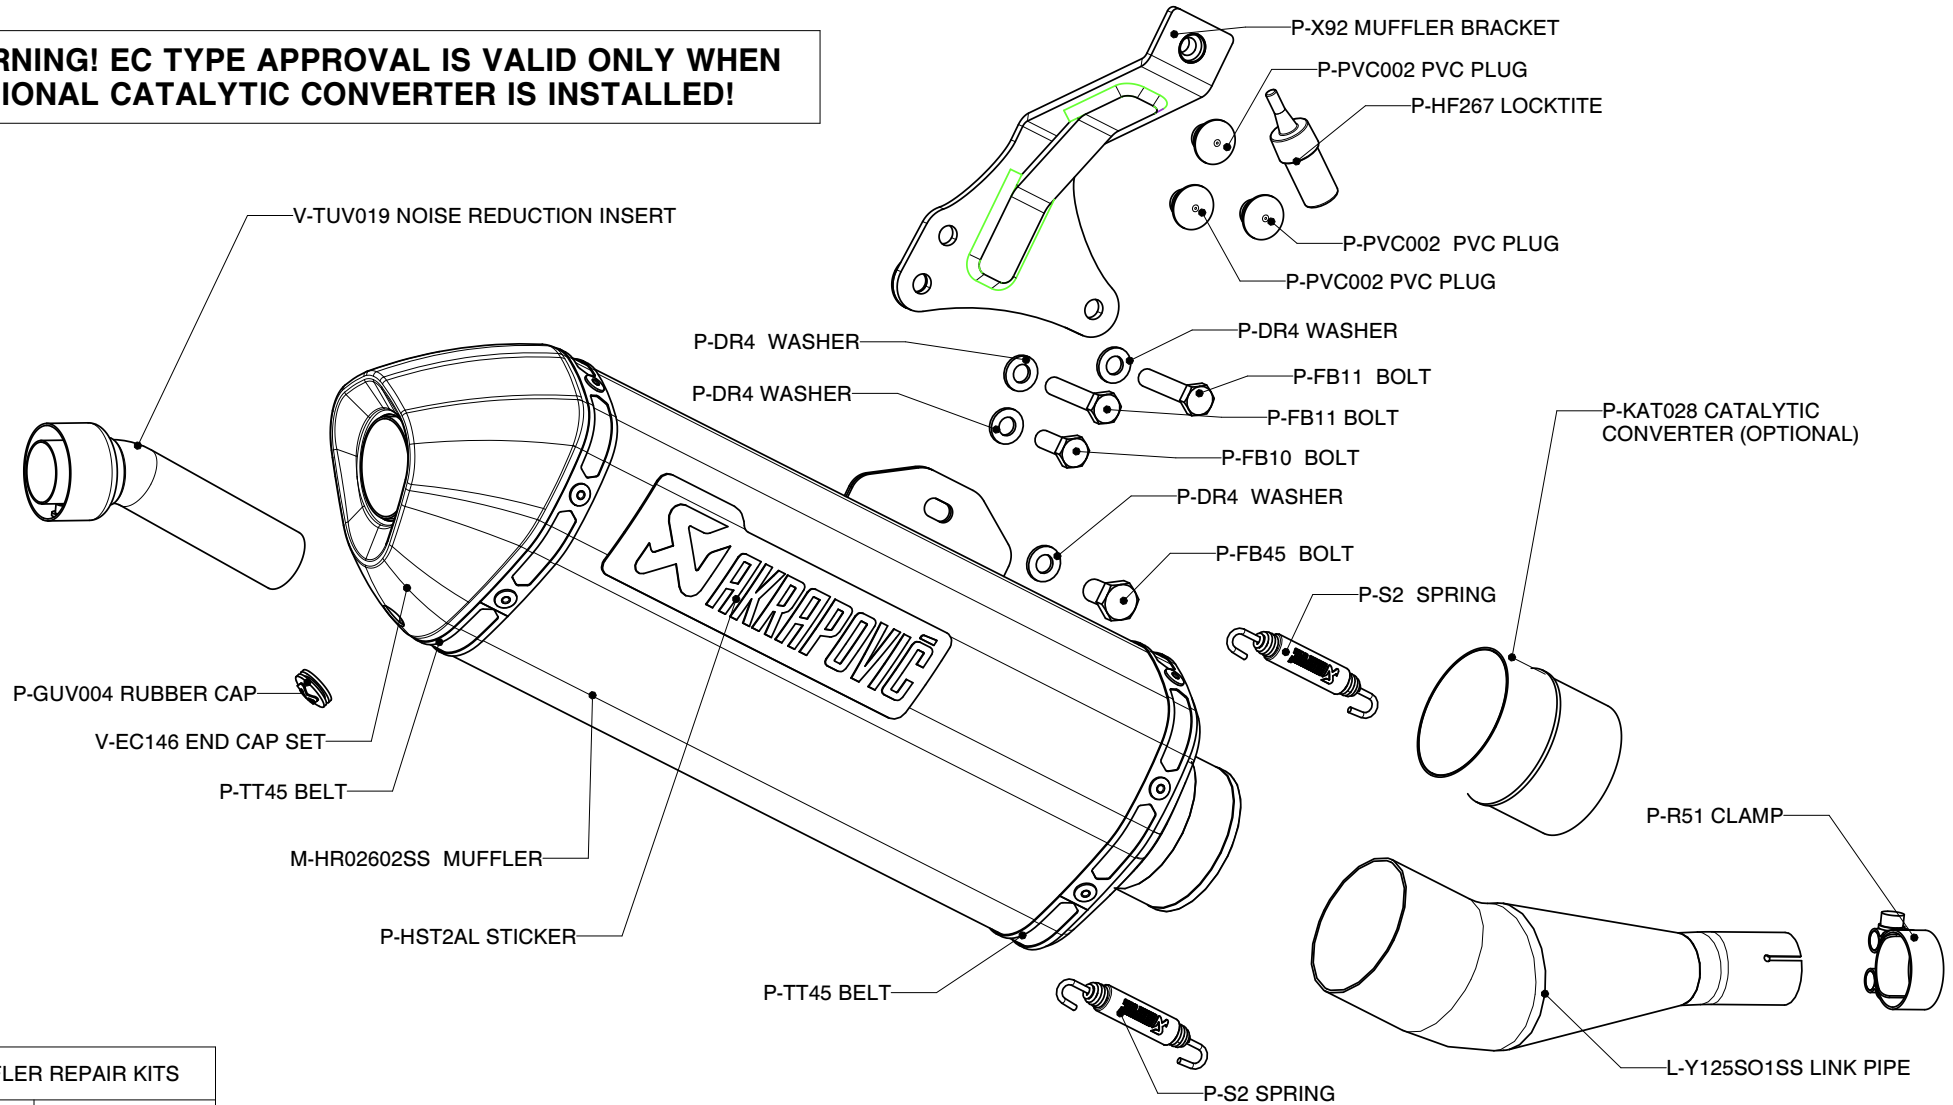

YAMAHA X-MAX 125, Partial exhaust system / Slip-ON system / EC Type approval
YAMAHA X-CITY125, Partial exhaust system / Slip-ON system / EC Type approval
MBK SKYCRUISER 125, Partial exhaust system / Slip-ON system / EC Type approval
MBK CITYLINER 125, Partial exhaust system / Slip-ON system / EC Type approval
Product number: S-Y125SO1-HRSS

WARNING! EC TYPE APPROVAL IS VALID ONLY WHEN OPTIONAL CATALYTIC CONVERTER IS INSTALLED!

MUFFLER REPAIR KITS	
REPACK	P-RPCK58
SLEEVE	P-RKS300RSS35