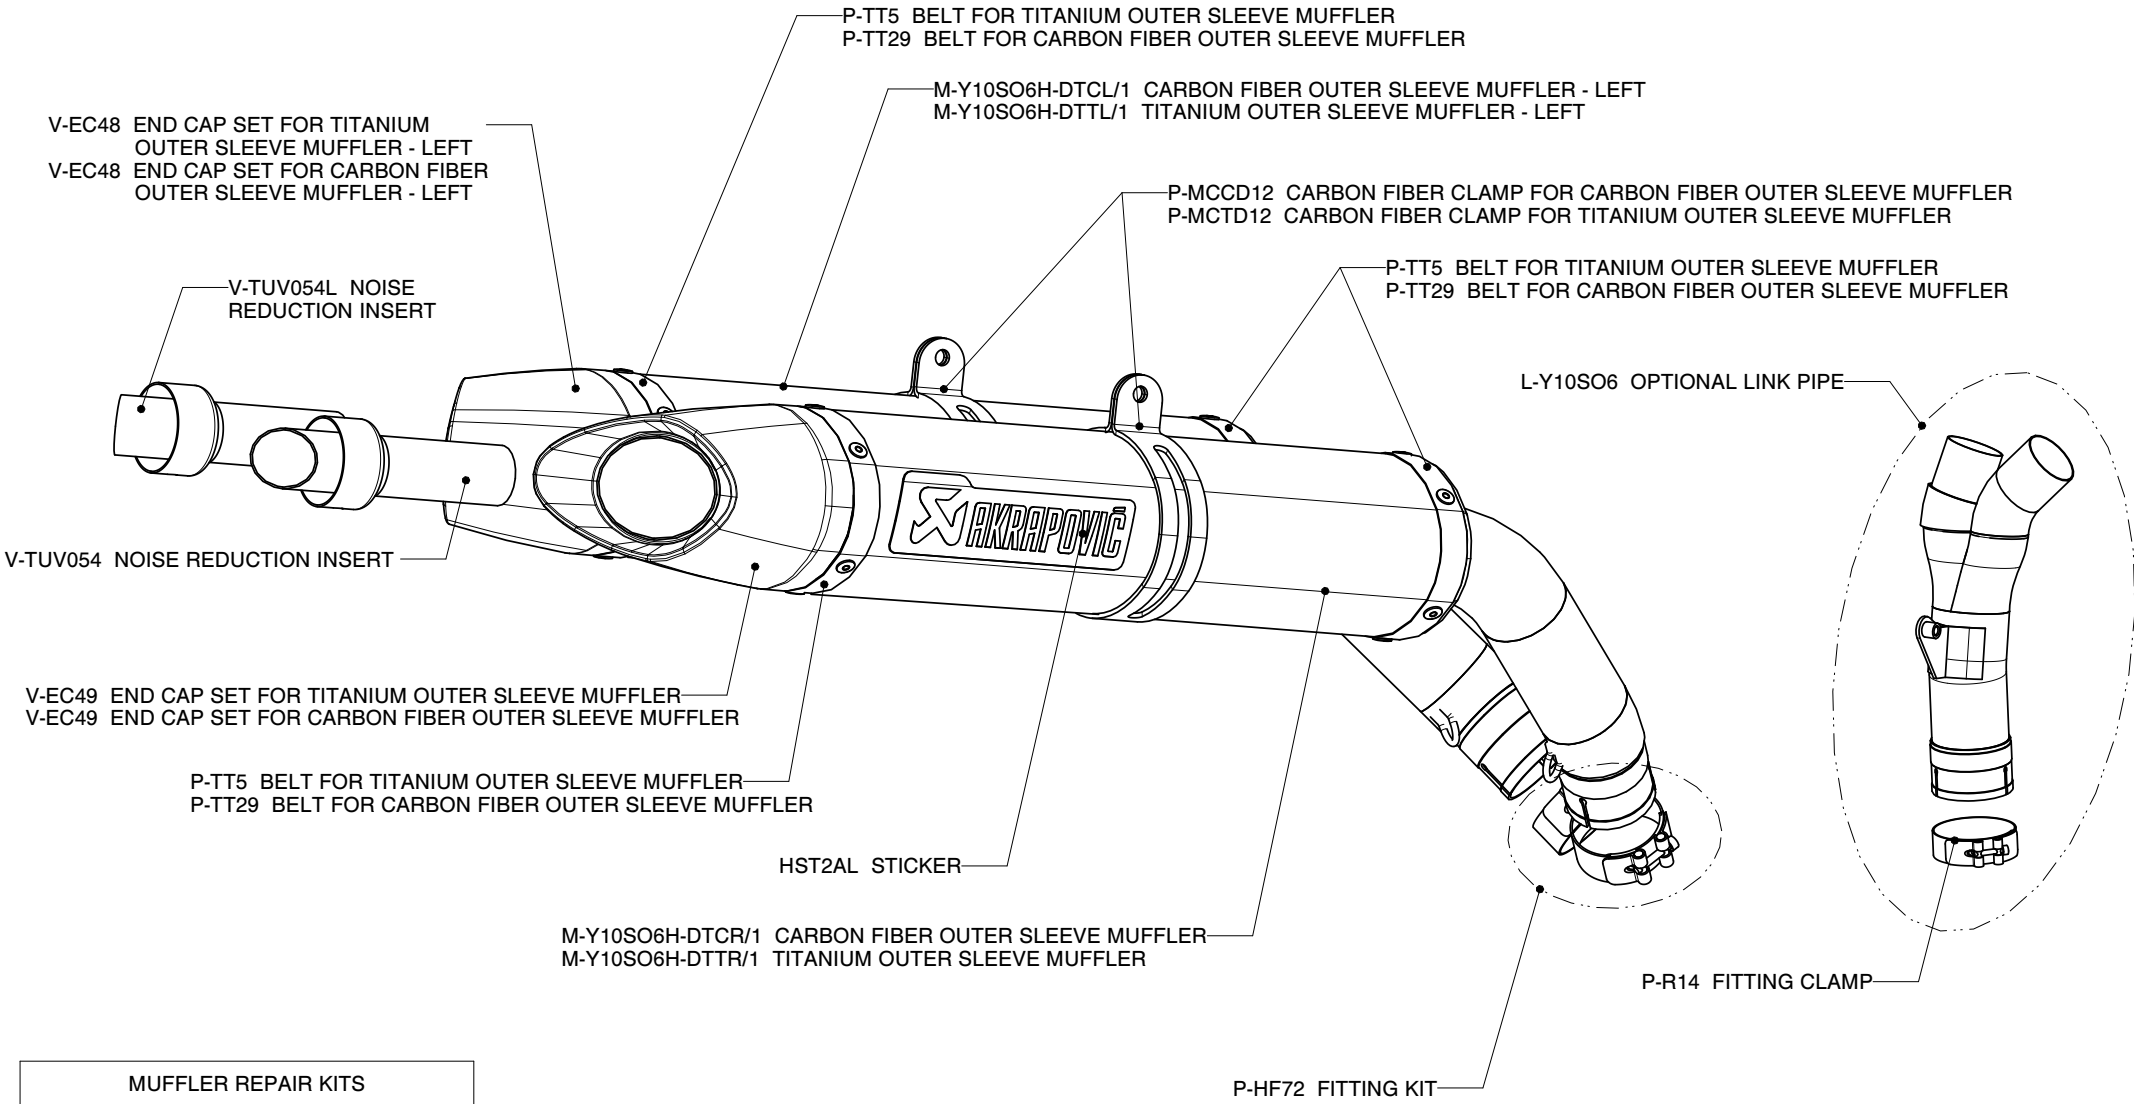

YAMAHA YZF R1, SLIP-ON exhaust system / Street legal

Product code: S-Y10SO6-HDTC/1

S-Y10SO6-HDTT/1

MUFFLER REPAIR KITS	
REPACK	P-RPCK14
SLEEVE	P-RKS119DT38 - TITANIUM P-RKS119DC38 - CARBON