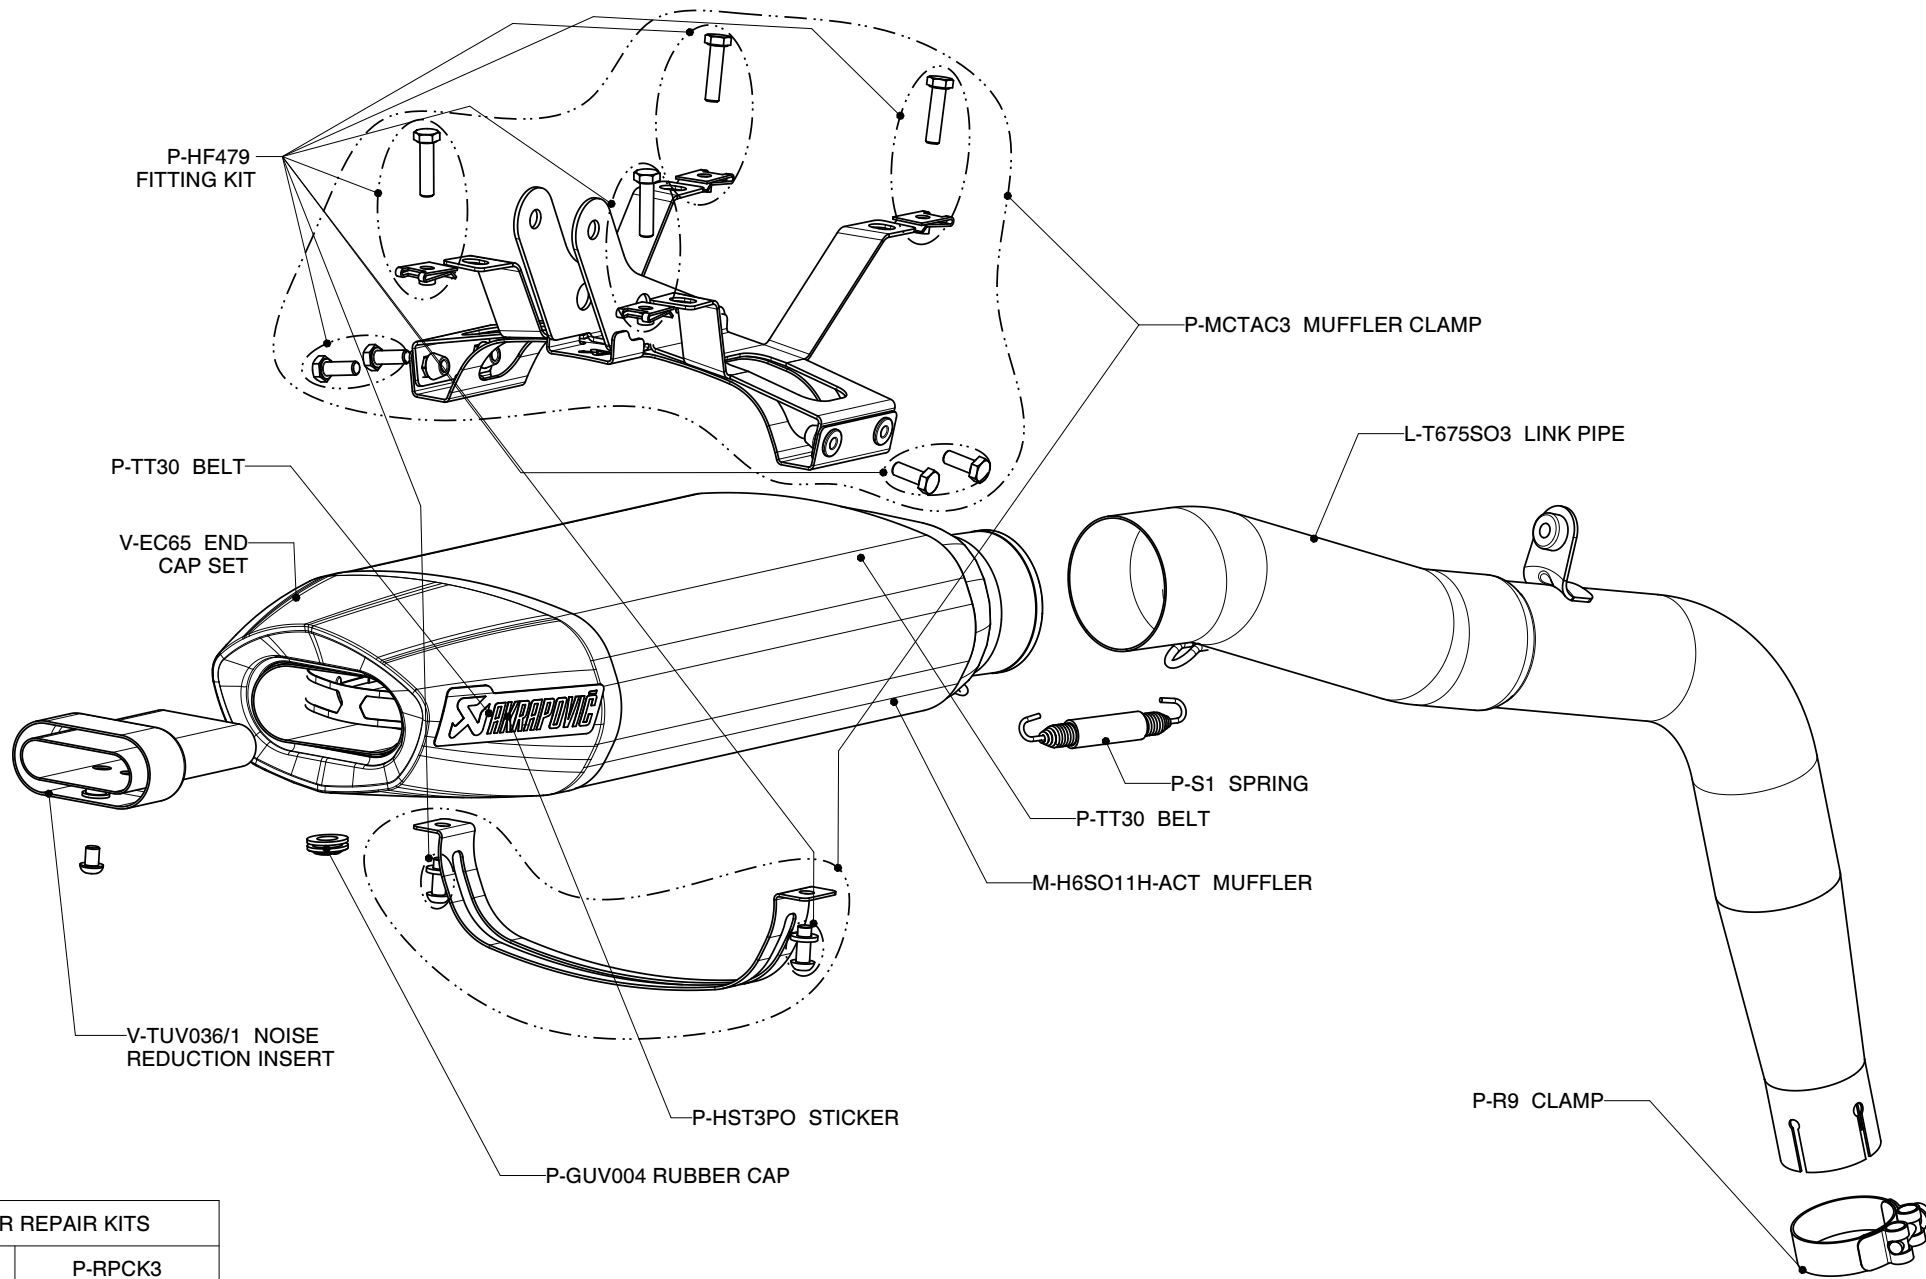

**TRIUMPH 675 Daytona, Partial exhaust system / Slip-ON line / EC type approval**  
**TRIUMPH 675R Daytona, Partial exhaust system / Slip-ON line / EC type approval**  
**Product code: S-T675SO3-HACT**

MUFFLER REPAIR KITS	
REPACK	P-RPCK3
Ti SLEEVE	P-RKS145ACT27