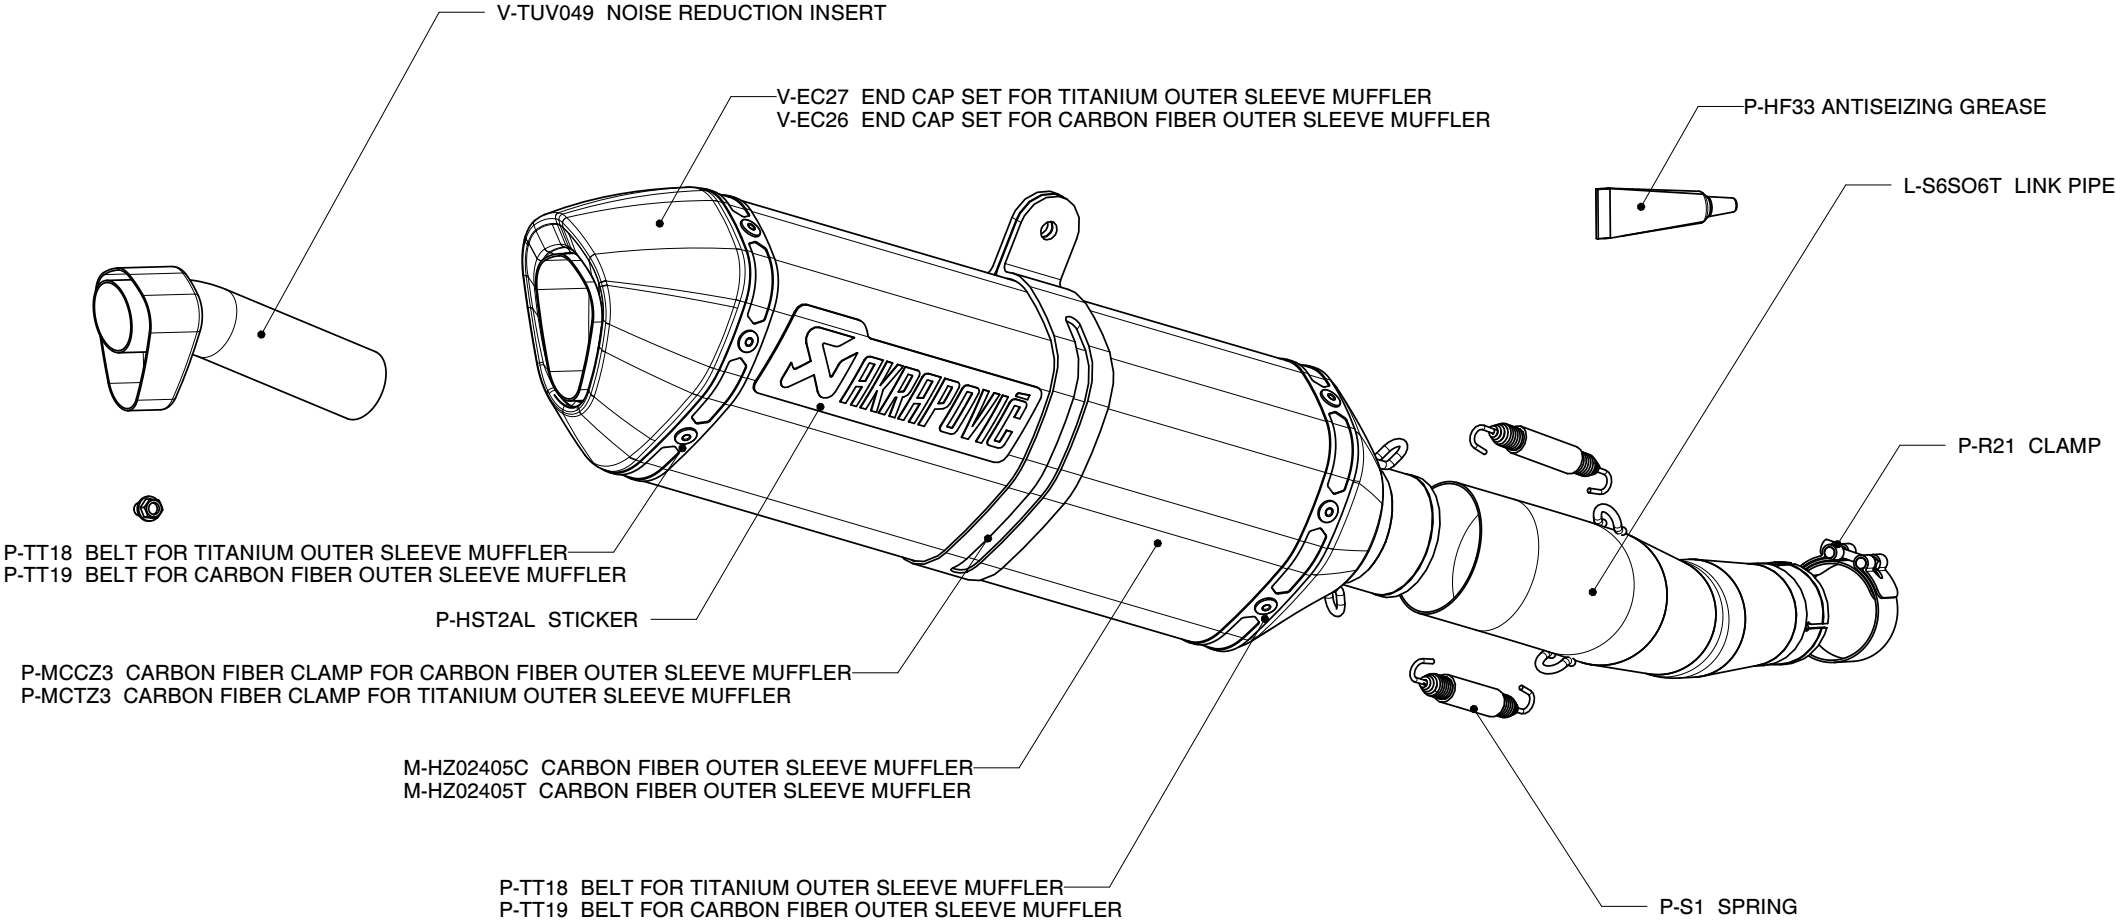

**Suzuki GSX-R600, SLIP-ON exhaust system / Street legal**  
**Suzuki GSX-R750, SLIP-ON exhaust system / Street legal**  
**Product code: S-S6SO6-HZC**  
**S-S6SO6-HZT**

MUFFLER REPAIR KITS	
REPACK	P-RPCK26
SLEEVE	P-RKS89ZT35 - TITANIUM
	P-RKS88ZC35 - CARBON