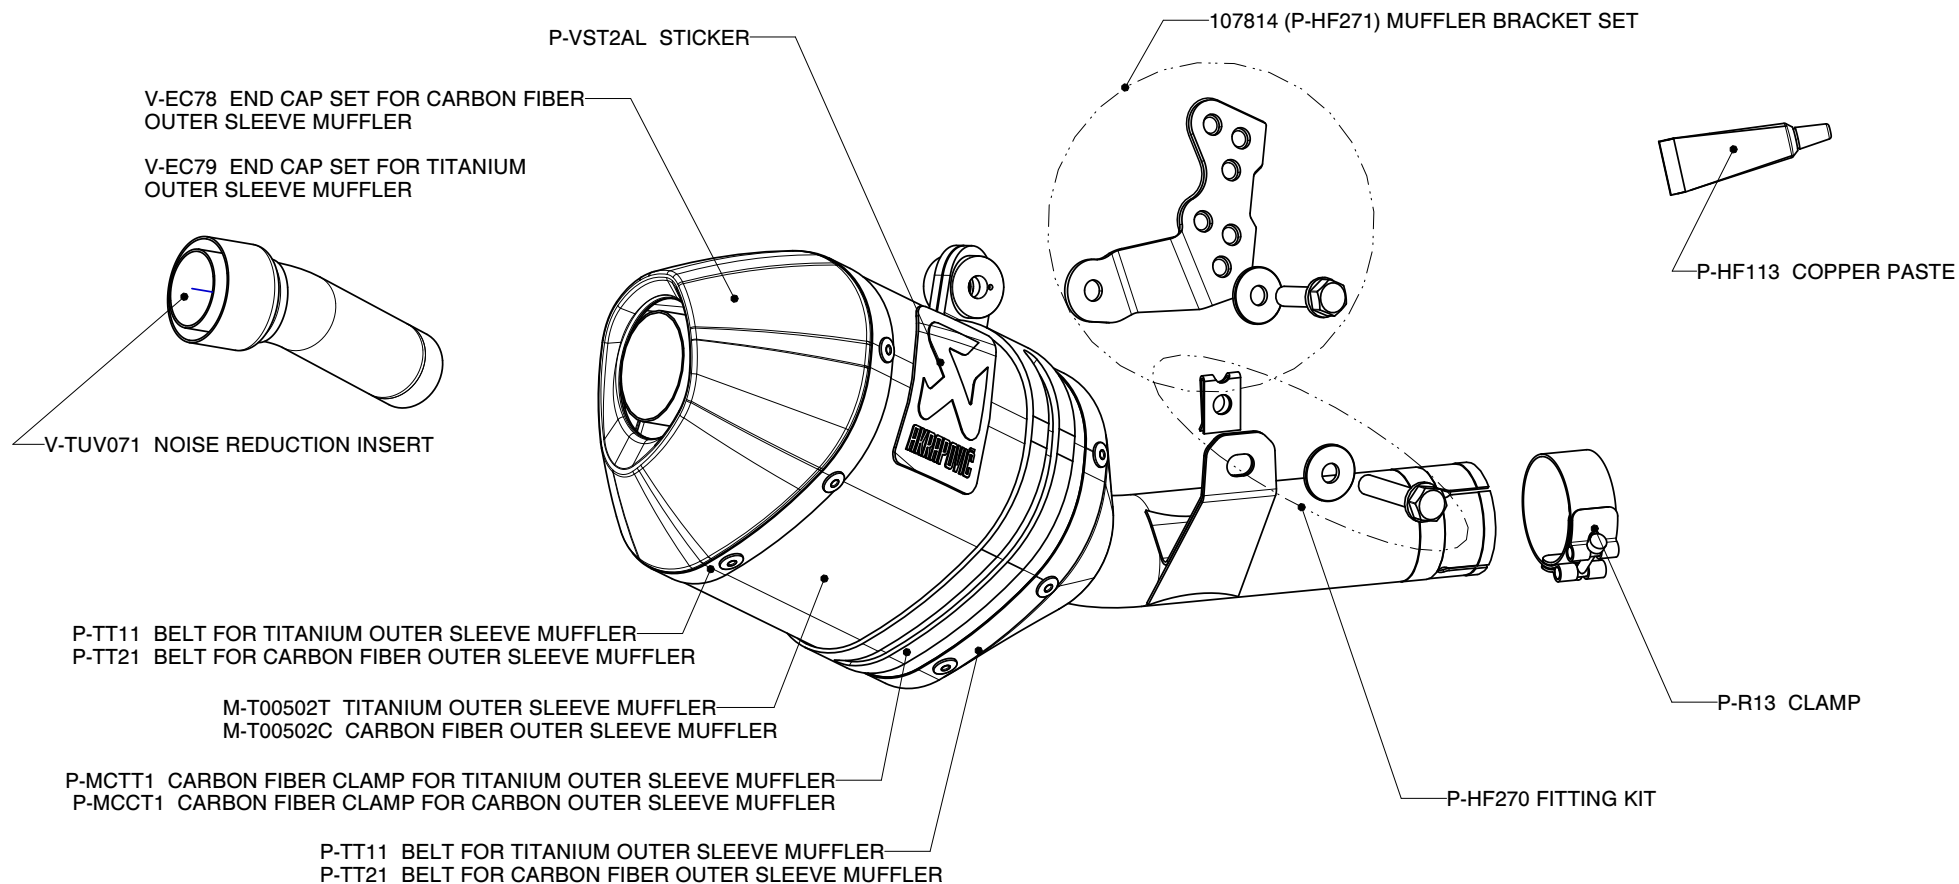

SUZUKI GSX-R 600; SLIP-ON exhaust system
SUZUKI GSX-R 750; SLIP-ON exhaust system
Product code: S-S6S05-TT
S-S6S05-TC

MUFFLER REPAIR KITS	
REPACK	P-RPCK28
SLEEVE	P-RKS149TT18 - TITANIUM
	P-RKS152TC18 - CARBON