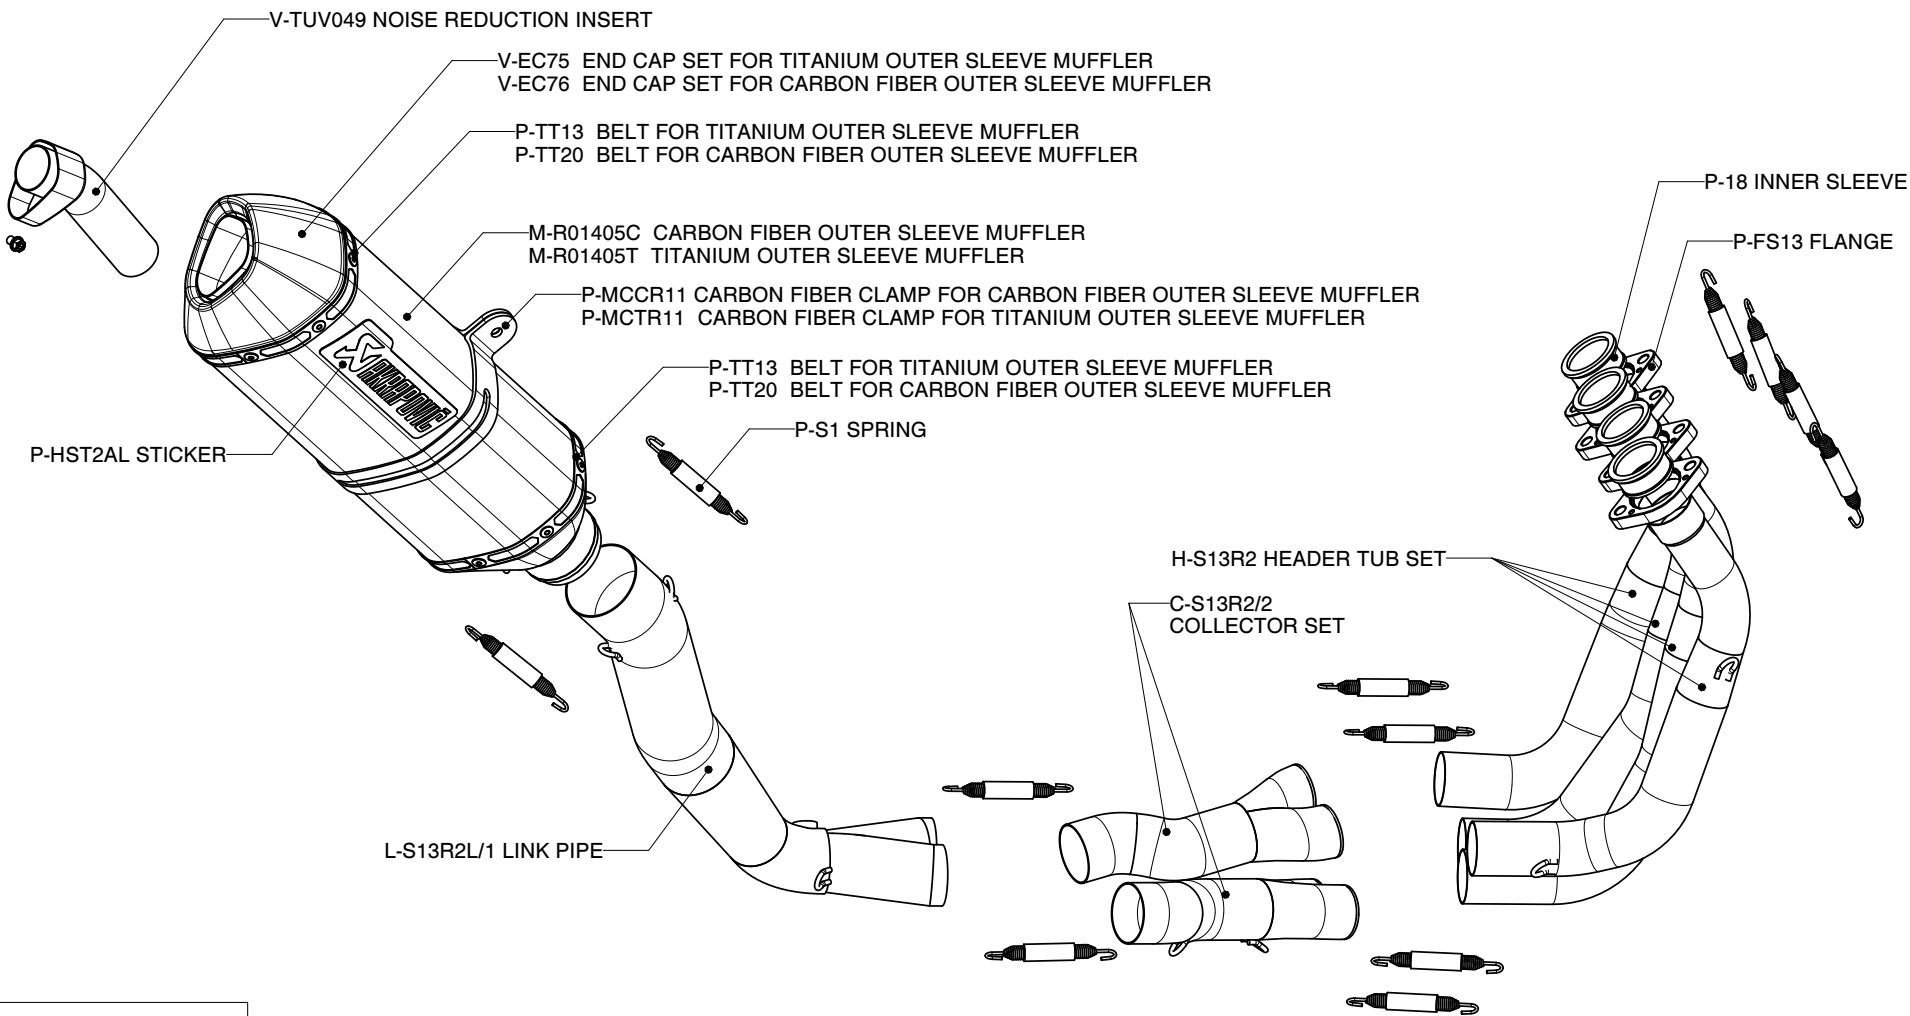

SUZUKI GSX-R 1300 Hayabusa, Complete exhaust system / RACING LINE 1 - SINGLE

Product code: S-S13R2-RC
S-S13R2-RT

MUFFLER REPAIR KITS	
REPACK	P-RPCK26
SLEEVE	P-RKS125RT35 - TITANIUM
	P-RKS124RC35 - CARBON