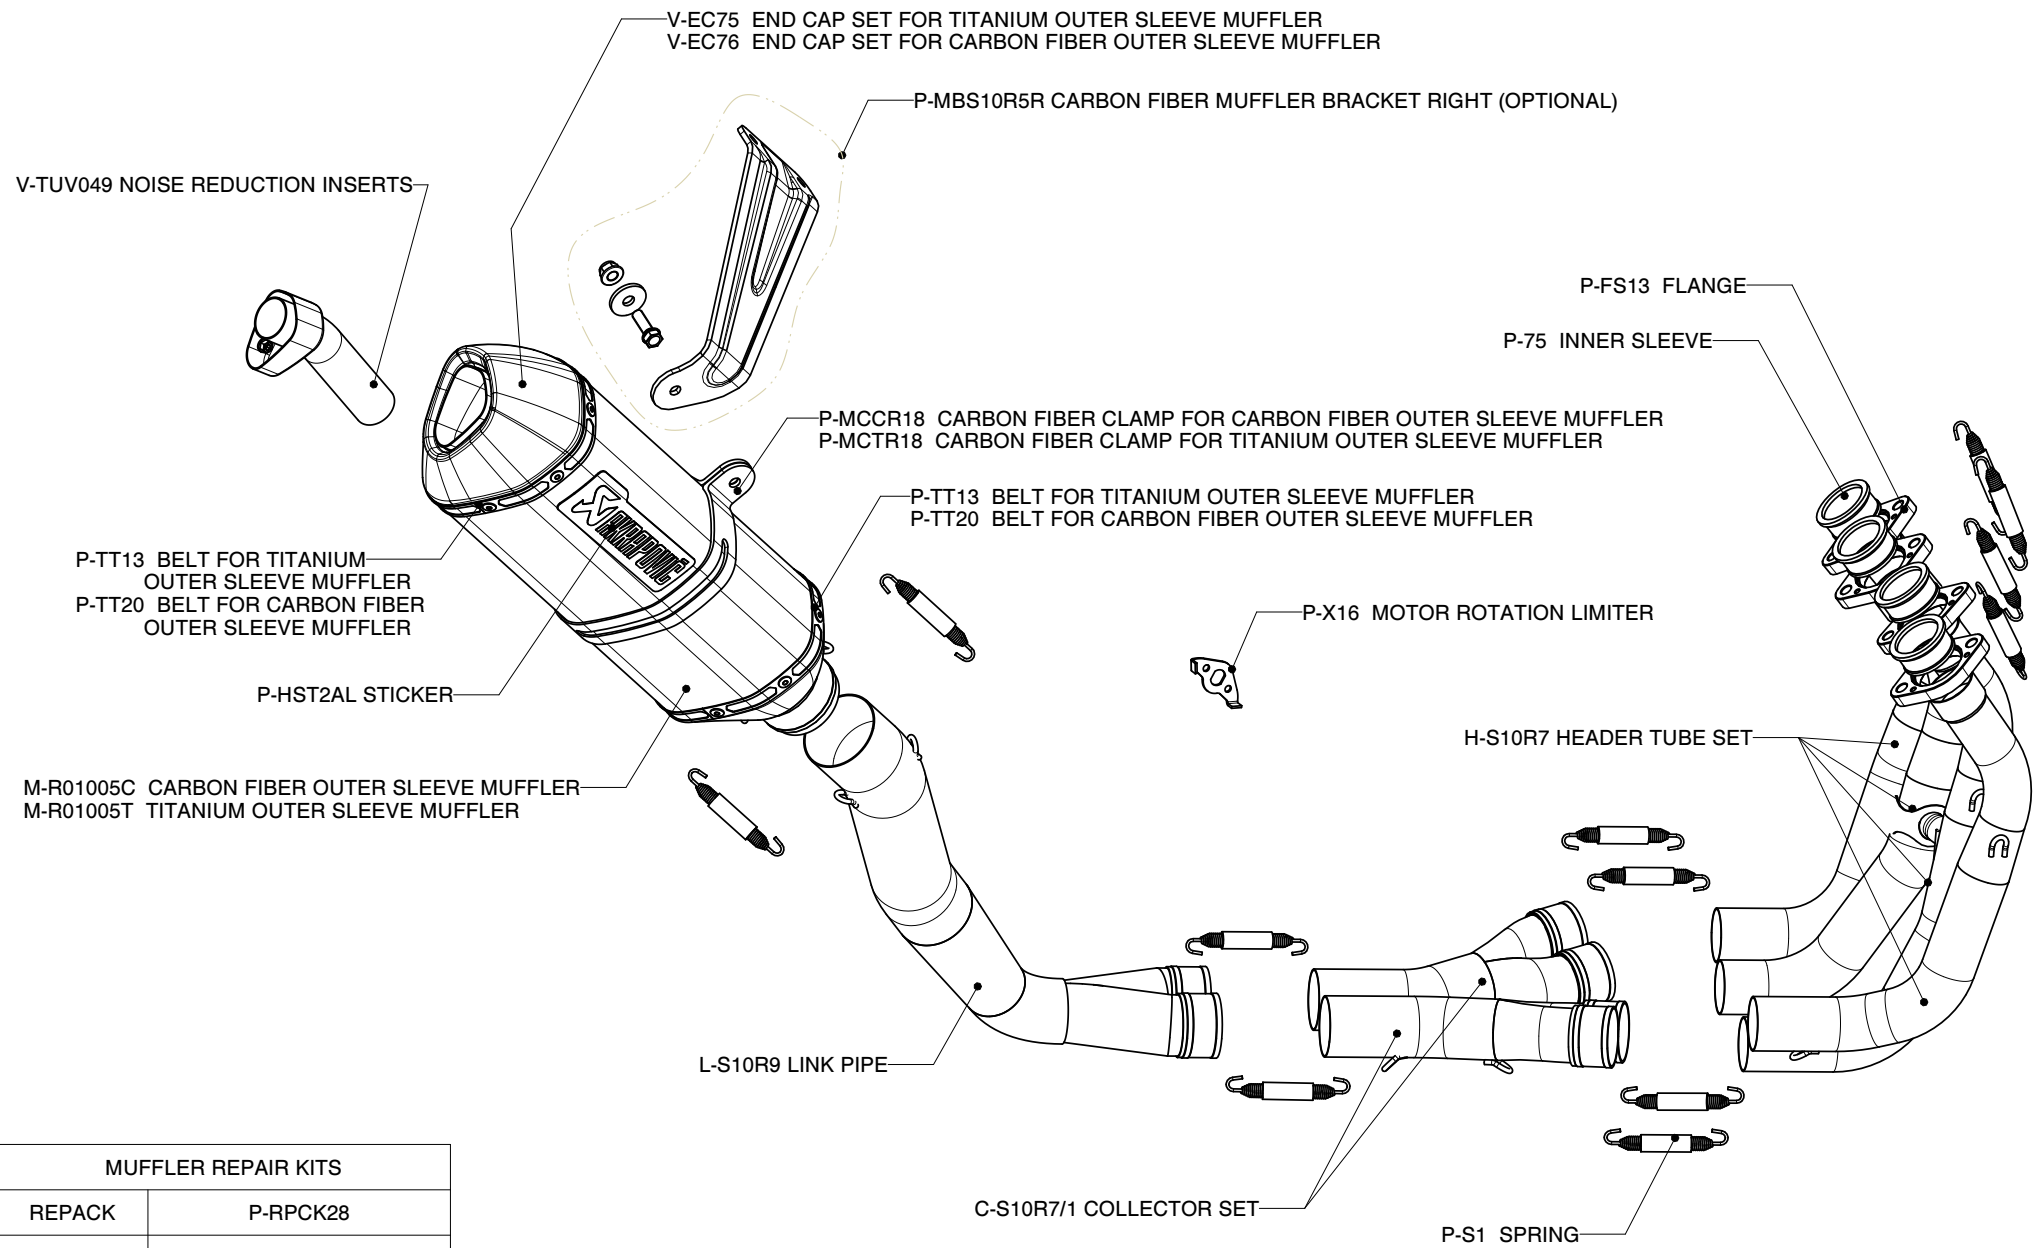

SUZUKI GSX-R 1000, Complete exhaust system / RACING LINE - SINGLE

Product code: S-S10R9-RC

S-S10R9-RT

MUFFLER REPAIR KITS	
REPACK	P-RPCK28
SLEEVE	P-RKS125RT35 - TITANIUM
	P-RKS124RC35 - CARBON