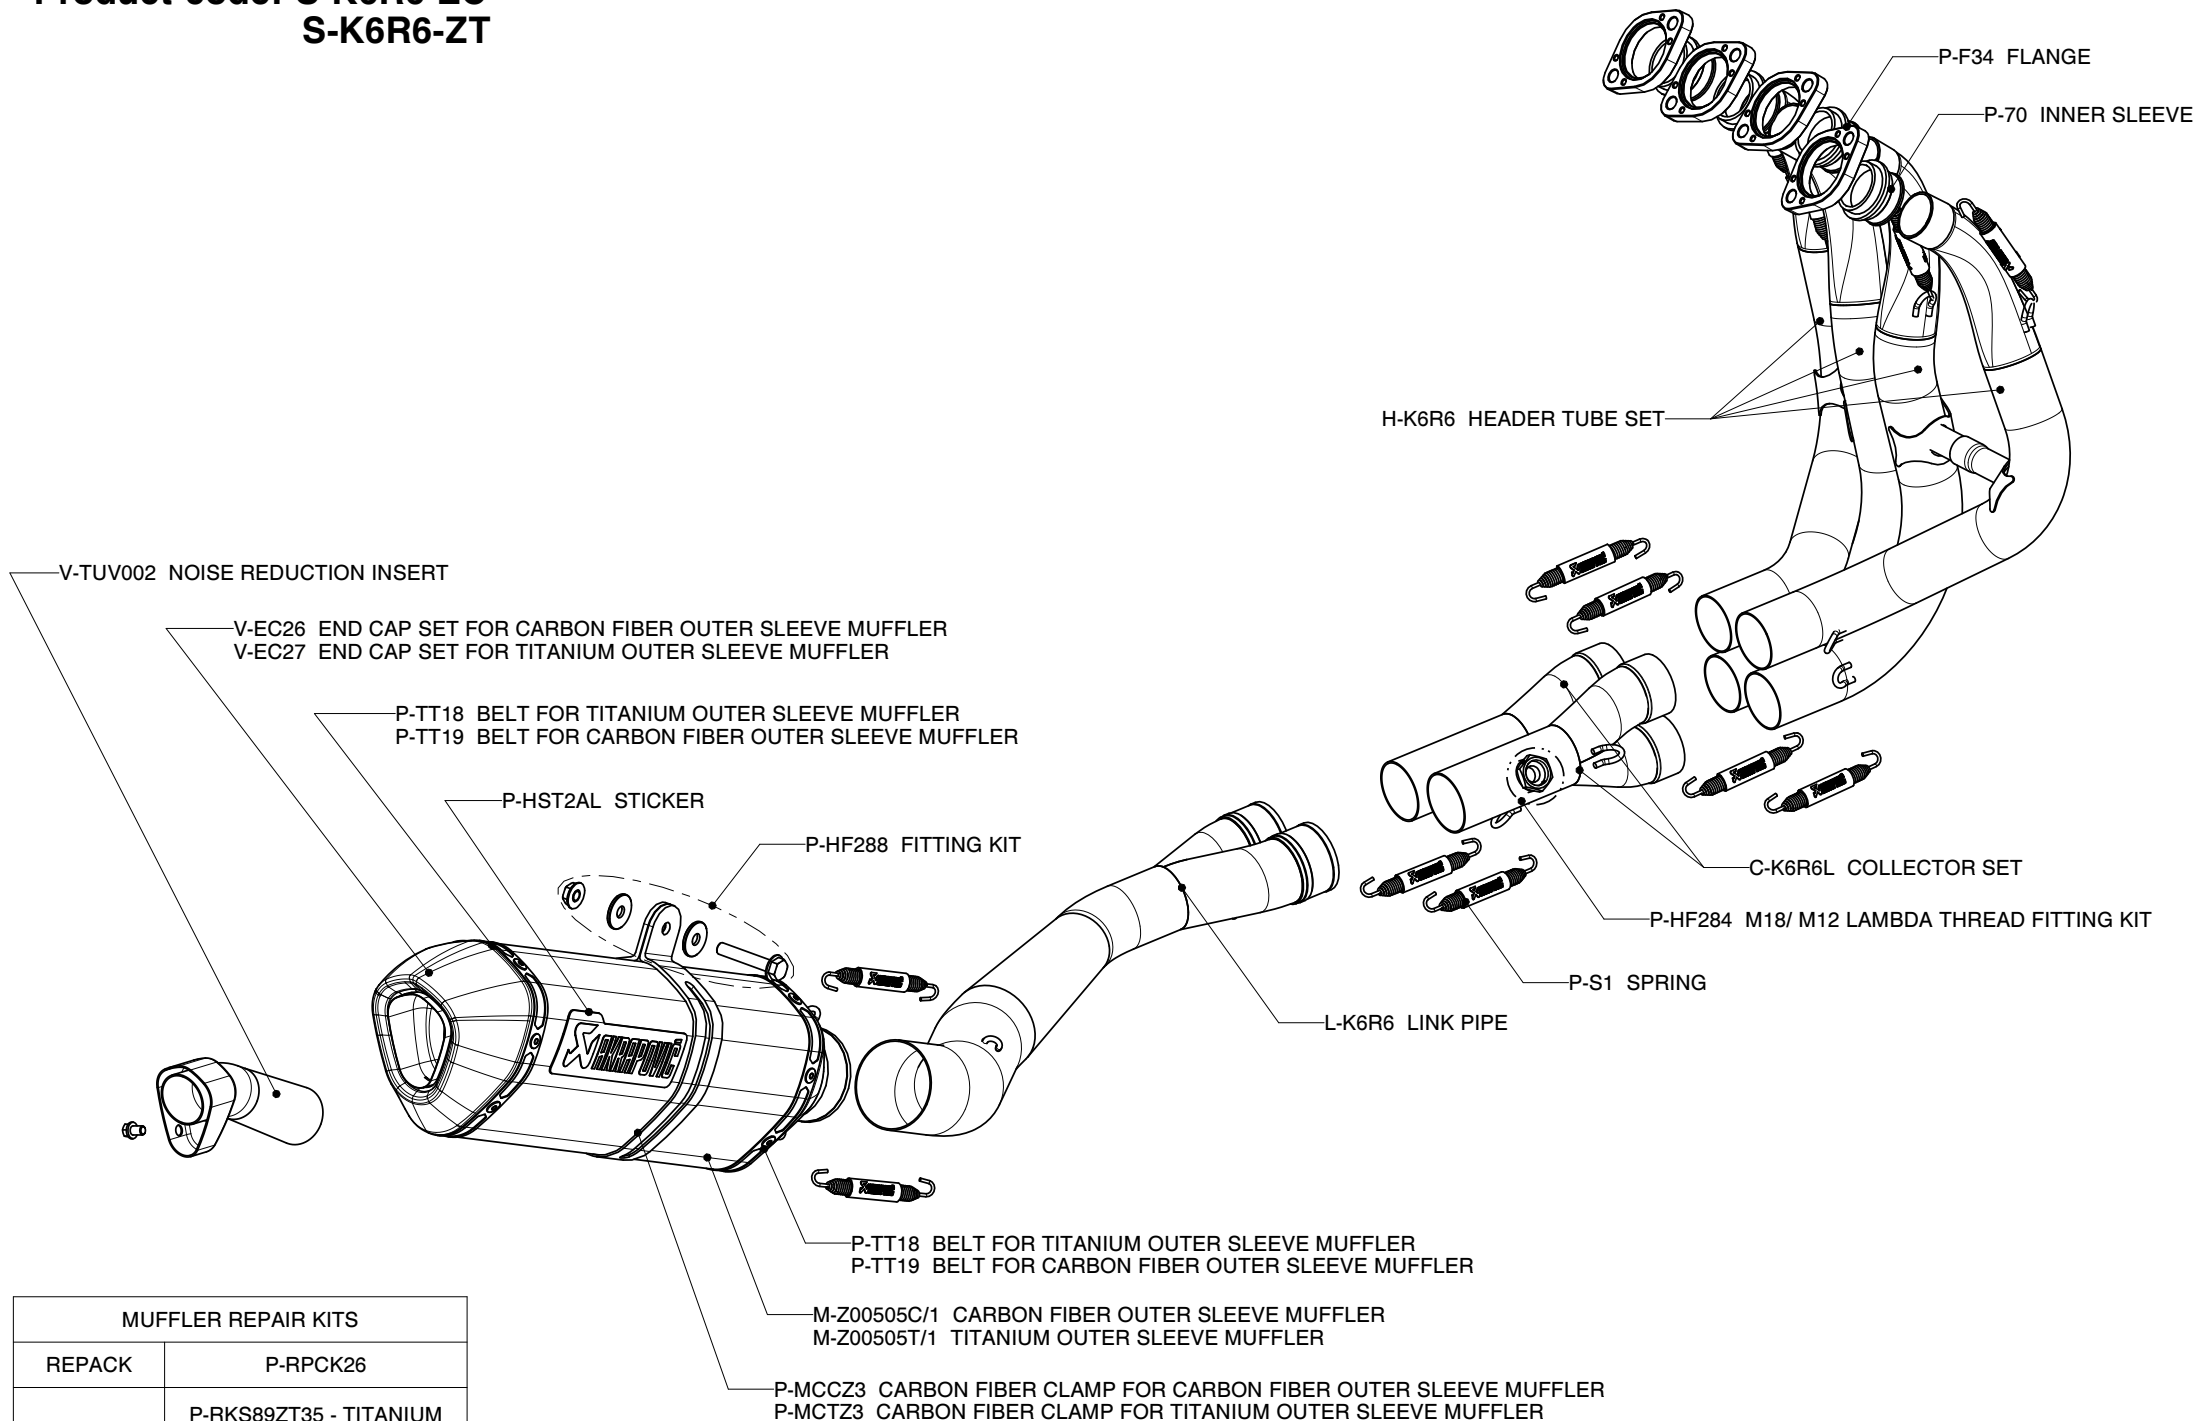

KAWASAKI ZX-6R, Complete exhaust system / RACING LINE

Product code: S-K6R6-ZC

S-K6R6-ZT

MUFFLER REPAIR KITS	
REPACK	P-RPCK26
SLEEVE	P-RKS89ZT35 - TITANIUM
	P-RKS88ZC35 - CARBON