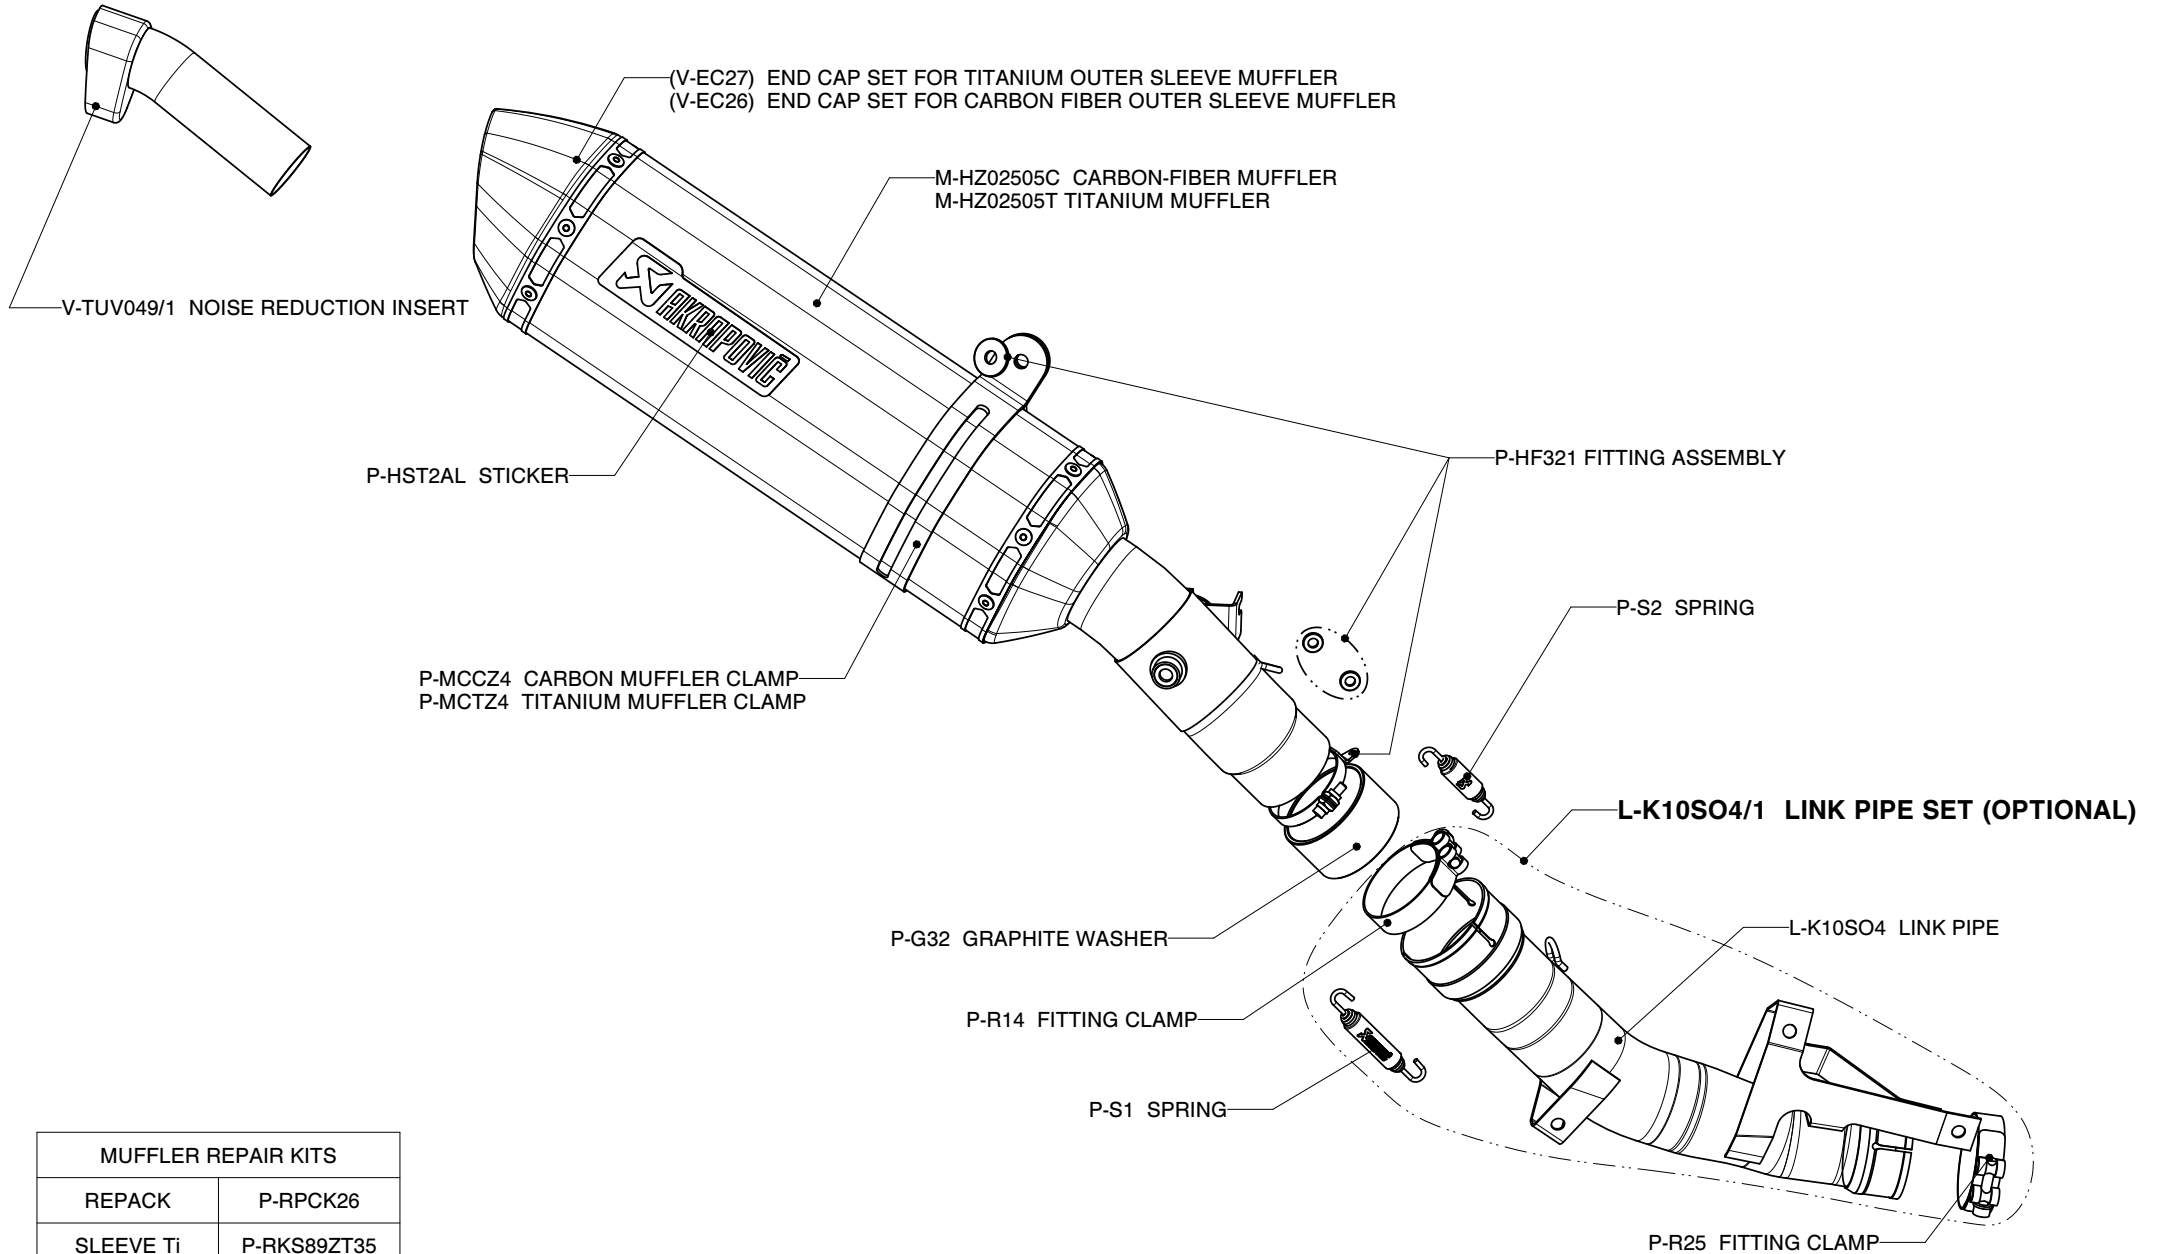

Kawasaki ZX-10R/ SLIP ON exhaust system, EC Type approval

Product code: S-K10SO4-HZC

S-K10SO4-HZT

MUFFLER REPAIR KITS	
REPACK	P-RPCK26
SLEEVE Ti	P-RKS89ZT35
SLEEVE Ca	P-RKS88ZC35

WARNING: IN CASE OF COMBINATION WITH OPTIONAL LINK PIPE SET, THE MUFFLER'S EC TYPE APPROVAL IS NOT VALID!