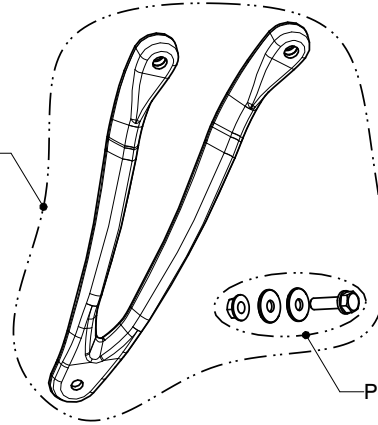

# KAWASAKI ZX-10R/ Complete exhaust system/ EVOLUTION LINE/ OPEN

Product code: S-K10E2-ZC

P-MBK10R3/A1 CARBON MUFFLER BRACKET FITTING SET - OPTIONAL

P-S2 SPRING (8pcs)

P-75 INNER SLEEVE

P-F49 FLANGE

P-HF539 FITTING SET

V-TUV049/1 NOISE REDUCTION INSERT

V-EC26 END CAP SET FOR CARBON FIBER OUTER SLEEVE MUFFLER

P-HF292 FITTING SET

P-S1 SPRING (8pcs)

H-K10E2 HEADER TUBE SET

P-TT19 BELT

P-HST2AL STICKER

C-K10E1 COLLECTOR SET

M-Z01805C CARBON-FIBER OUTER SLEEVE MUFFLER

P-MCCZ9 CA CLAMP FOR CARBON-FIBER OUTER SLEEVE MUFFLER

L-K10E1 LINK PIPE

P-HF284 LAMBDA M18/M12 FITTING SET

MUFFLER REPAIR KITS	
KIT	Part Nr.
REPACK	P-RPCK26
SLEEVE	P-RKS88ZC35