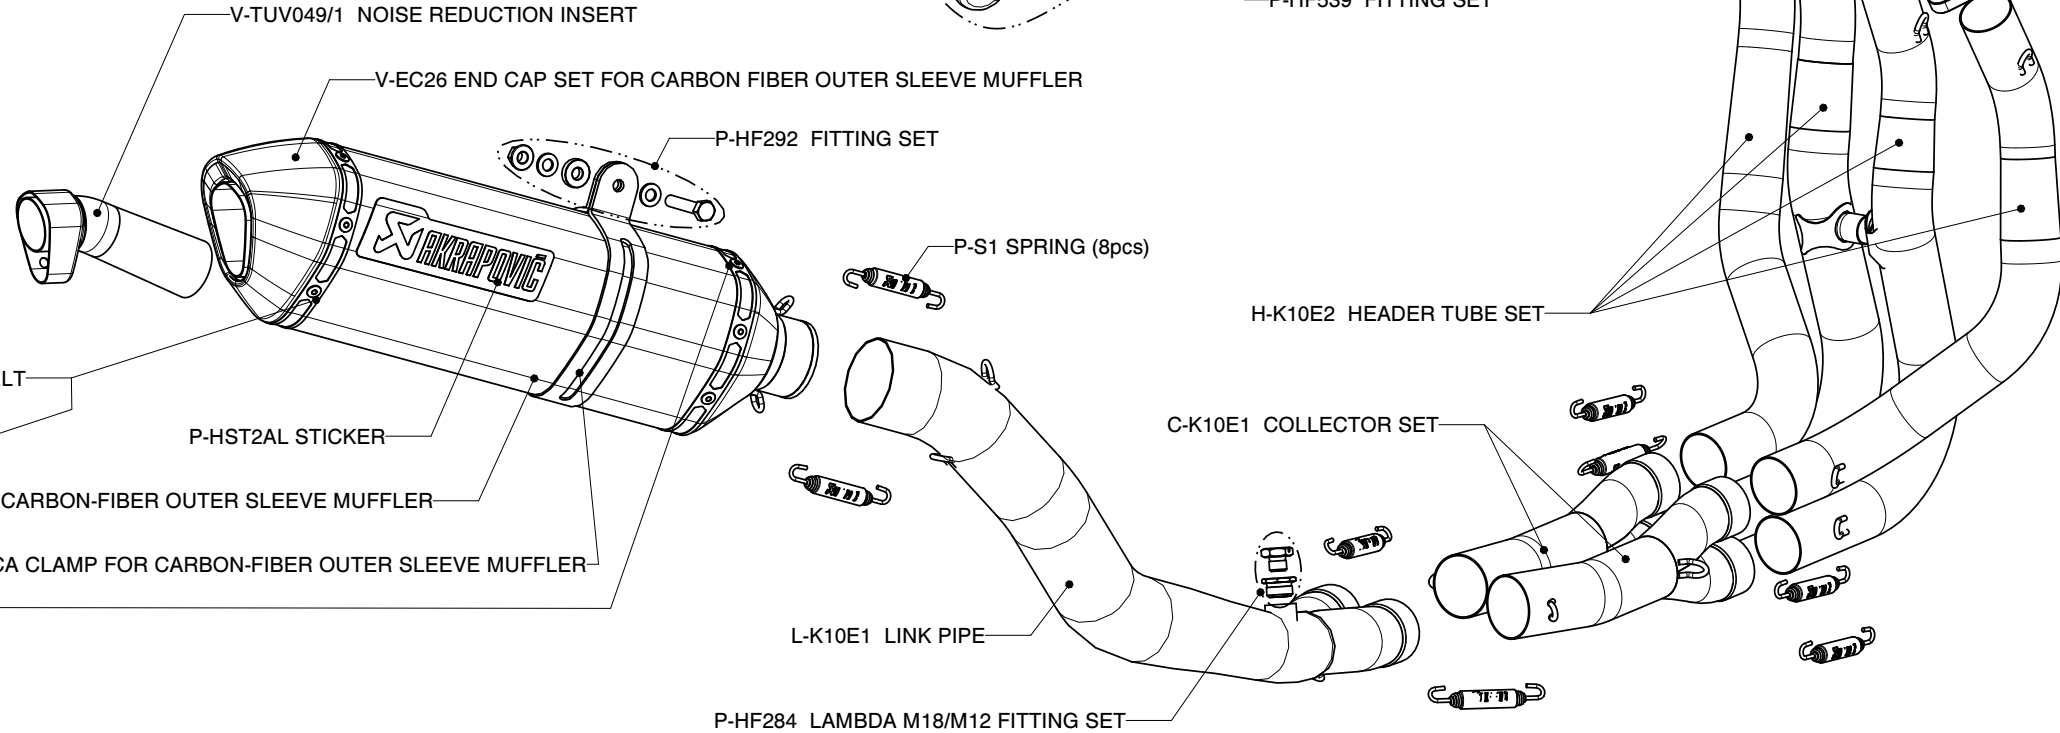

# KAWASAKI ZX-10R/ Complete exhaust system/ EVOLUTION LINE/ OPEN

Product code: S-K10E2-ZC

P-MBK10R3/A1 CARBON MUFFLER BRACKET FITTING SET - OPTIONAL

P-S2 SPRING (8pcs)

P-75 INNER SLEEVE

P-F49 FLANGE

P-HF539 FITTING SET

V-TUV049/1 NOISE REDUCTION INSERT

V-EC26 END CAP SET FOR CARBON FIBER OUTER SLEEVE MUFFLER

P-HF292 FITTING SET

P-S1 SPRING (8pcs)

H-K10E2 HEADER TUBE SET

P-TT19 BELT

P-HST2AL STICKER

C-K10E1 COLLECTOR SET

M-Z01805C CARBON-FIBER OUTER SLEEVE MUFFLER

P-MCCZ9 CA CLAMP FOR CARBON-FIBER OUTER SLEEVE MUFFLER

L-K10E1 LINK PIPE

P-HF284 LAMBDA M18/M12 FITTING SET

MUFFLER REPAIR KITS	
KIT	Part Nr.
REPACK	P-RPCK26
SLEEVE	P-RKS88ZC35