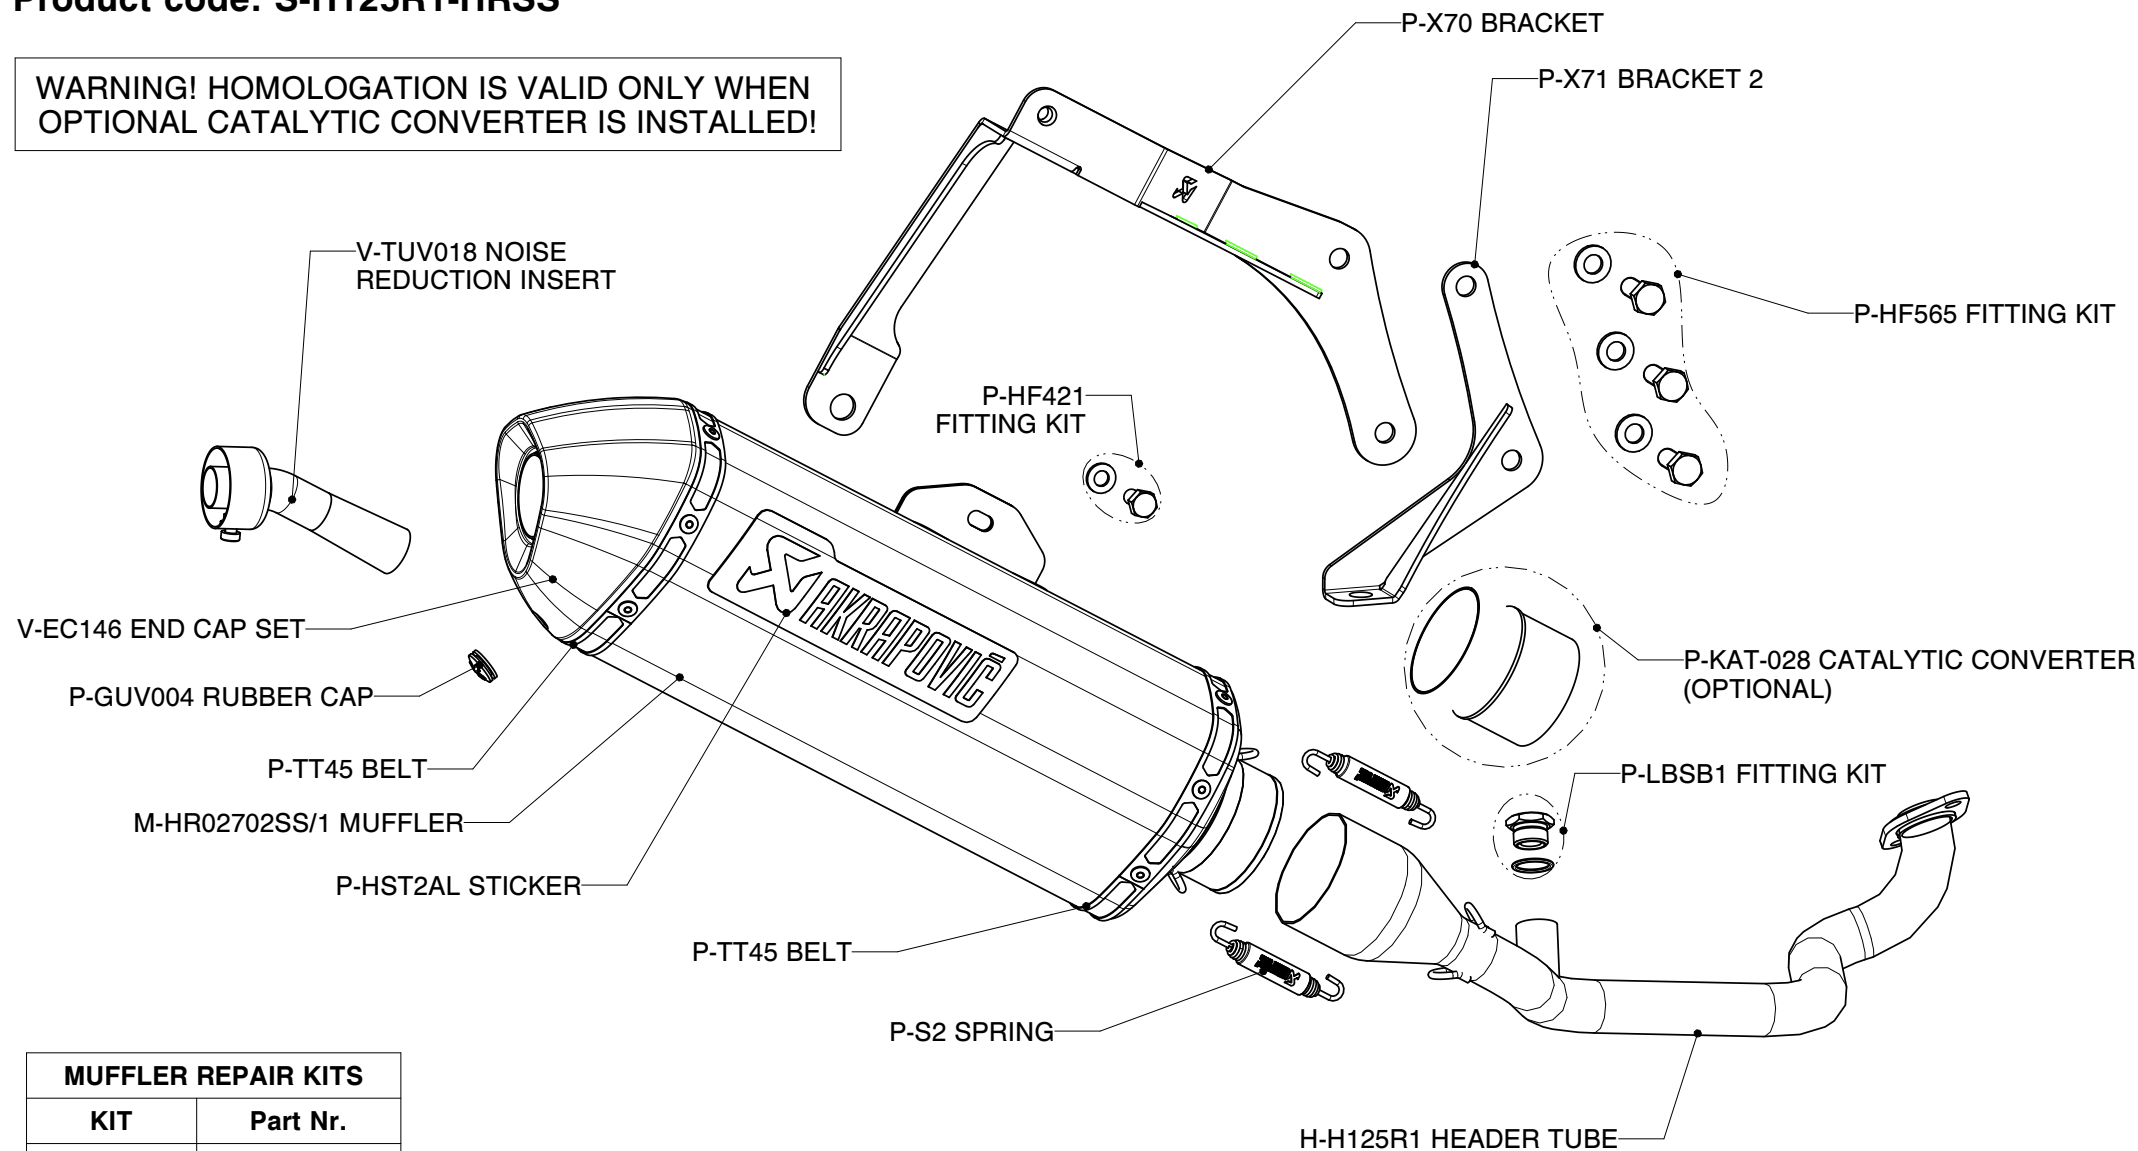

**HONDA SH125, Complete exhaust system / Racing line / Street legal**  
**HONDA PS125, Complete exhaust system / Racing line / Street legal**  
**HONDA SH150, Complete exhaust system / Racing line / Street legal**  
**HONDA PS150, Complete exhaust system / Racing line / Street legal**

**Product code: S-H125R1-HRSS**

**WARNING! HOMOLOGATION IS VALID ONLY WHEN  
 OPTIONAL CATALYTIC CONVERTER IS INSTALLED!**

MUFFLER REPAIR KITS	
KIT	Part Nr.
REPACK	P-RPCK58
SLEEVE	P-RKS300RSS35