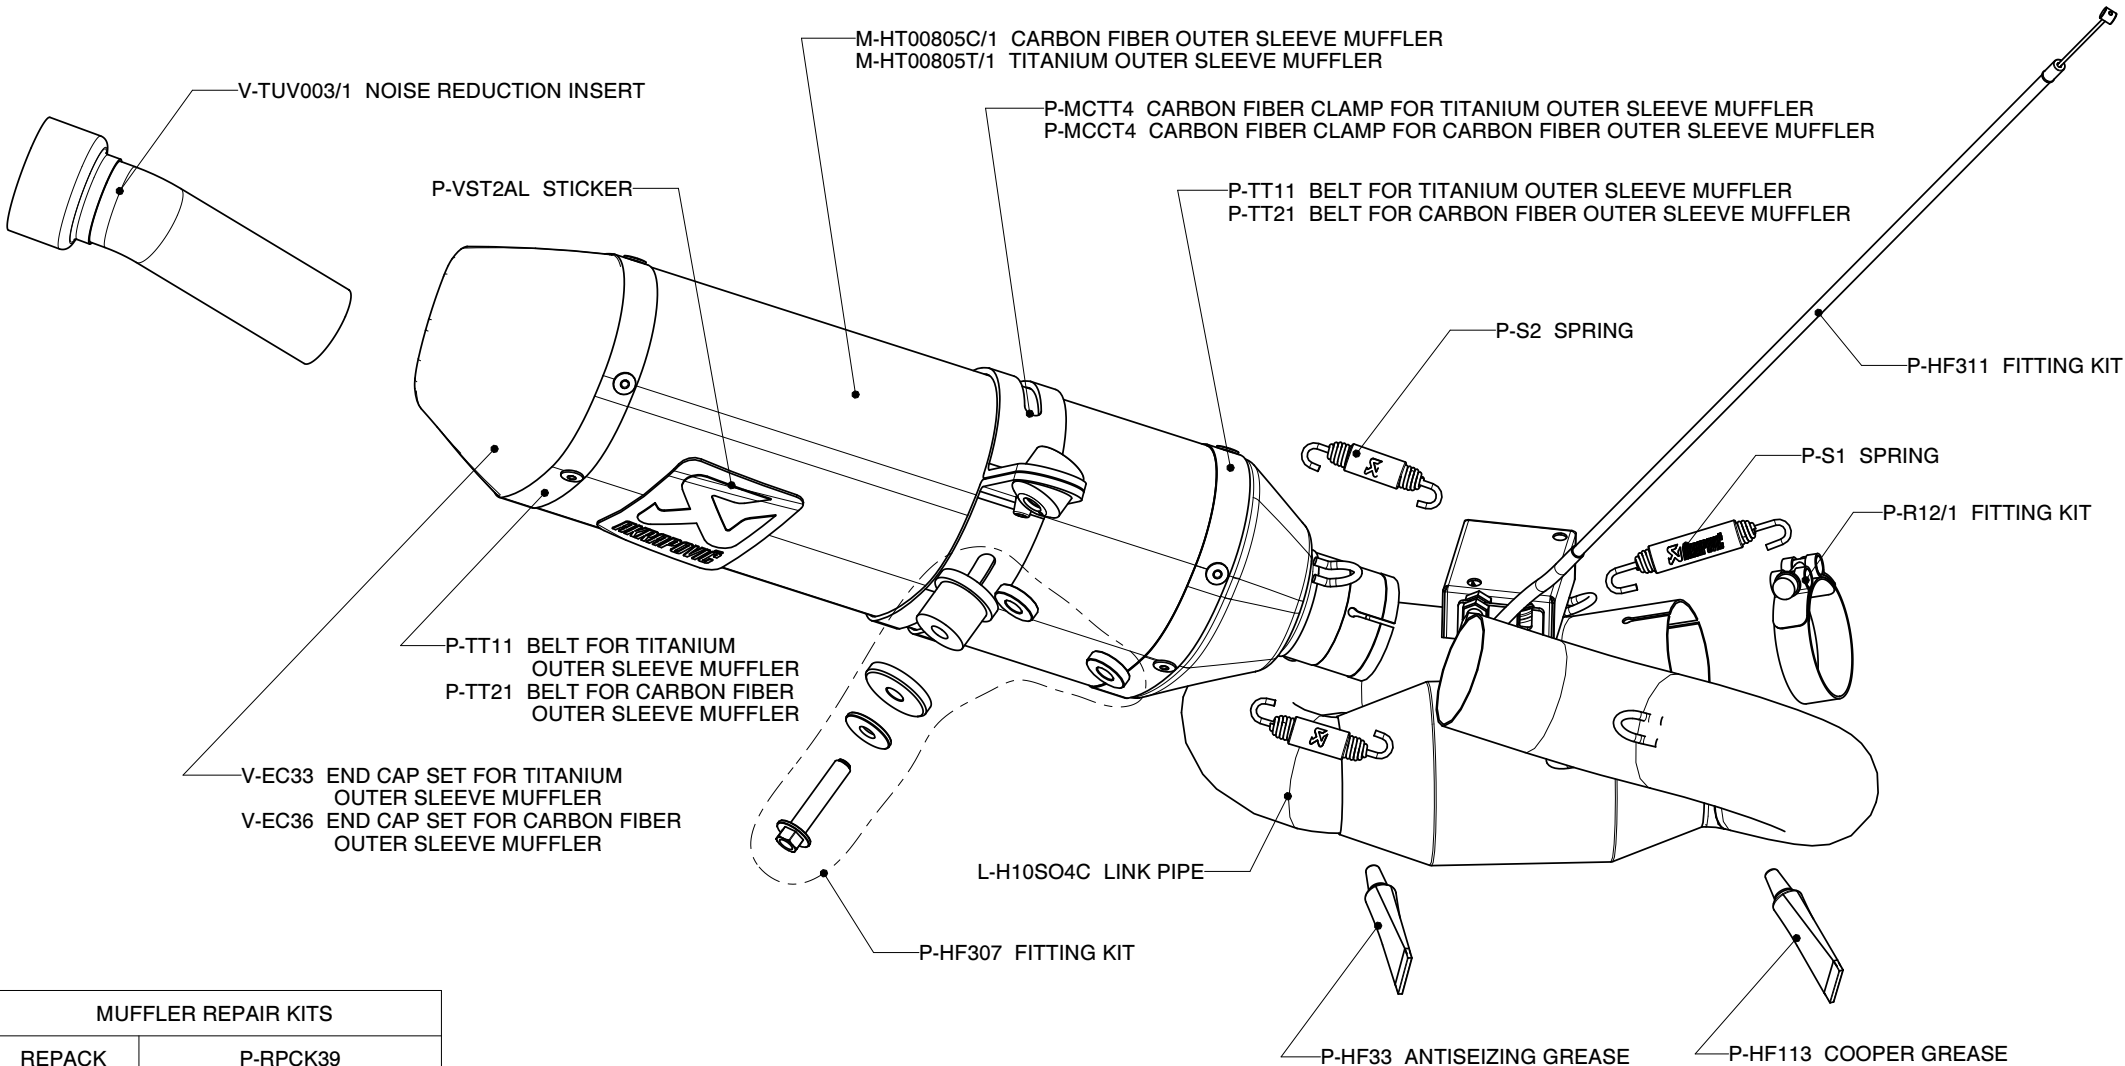

HONDA CBR 1000RR (WITHOUT ABS), SLIP-ON exhaust system / EC Type approval

Product code: S-H10SO6T-HTC

S-H10SO6T-HTT

| MUFFLER REPAIR KITS | |
|---------------------|---------------------------|
| REPACK | P-RPCK39 |
| SLEEVE | P-RKS205TT30/1 - TITANIUM |
| | P-RKS204TC30/1 - CARBON |